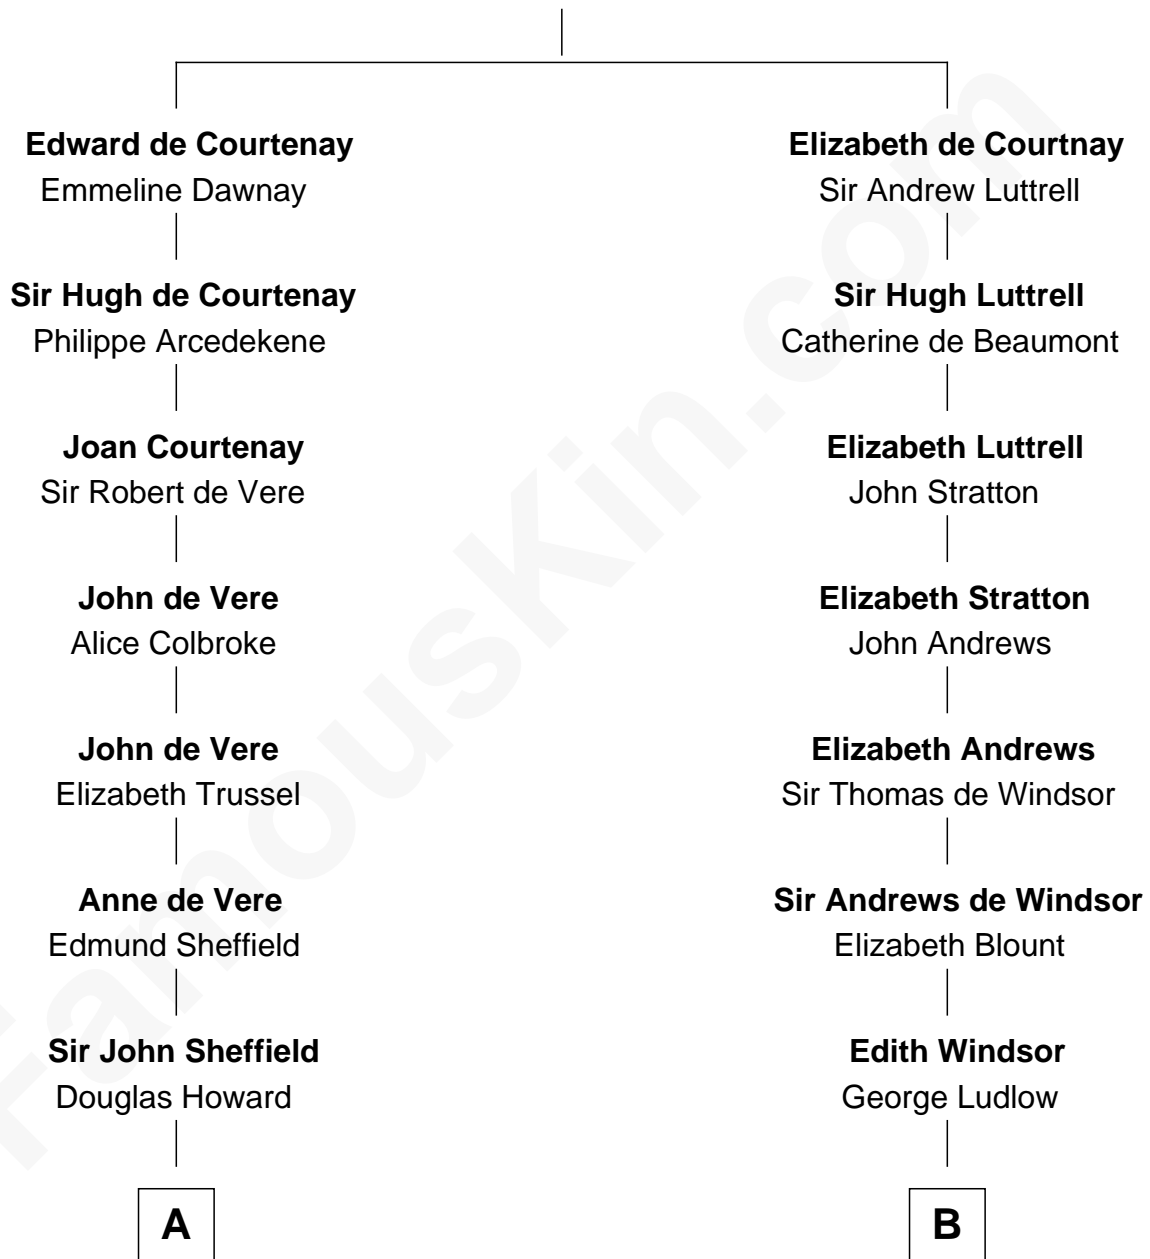

## Relationship Chart of

### Cara Delevingne

*Fashion Model and Movie Actress*

17th cousin 2 times removed of

### Admiral Richard Byrd

*Polar Explorer*

**Sir Hugh de Courtenay**

Margaret de Bohun

**C**

—  
**Jane Armyne Sheffield**

Sir Jocelyn Edward Greville Stevens

—  
**Pandora Anne Stevens**