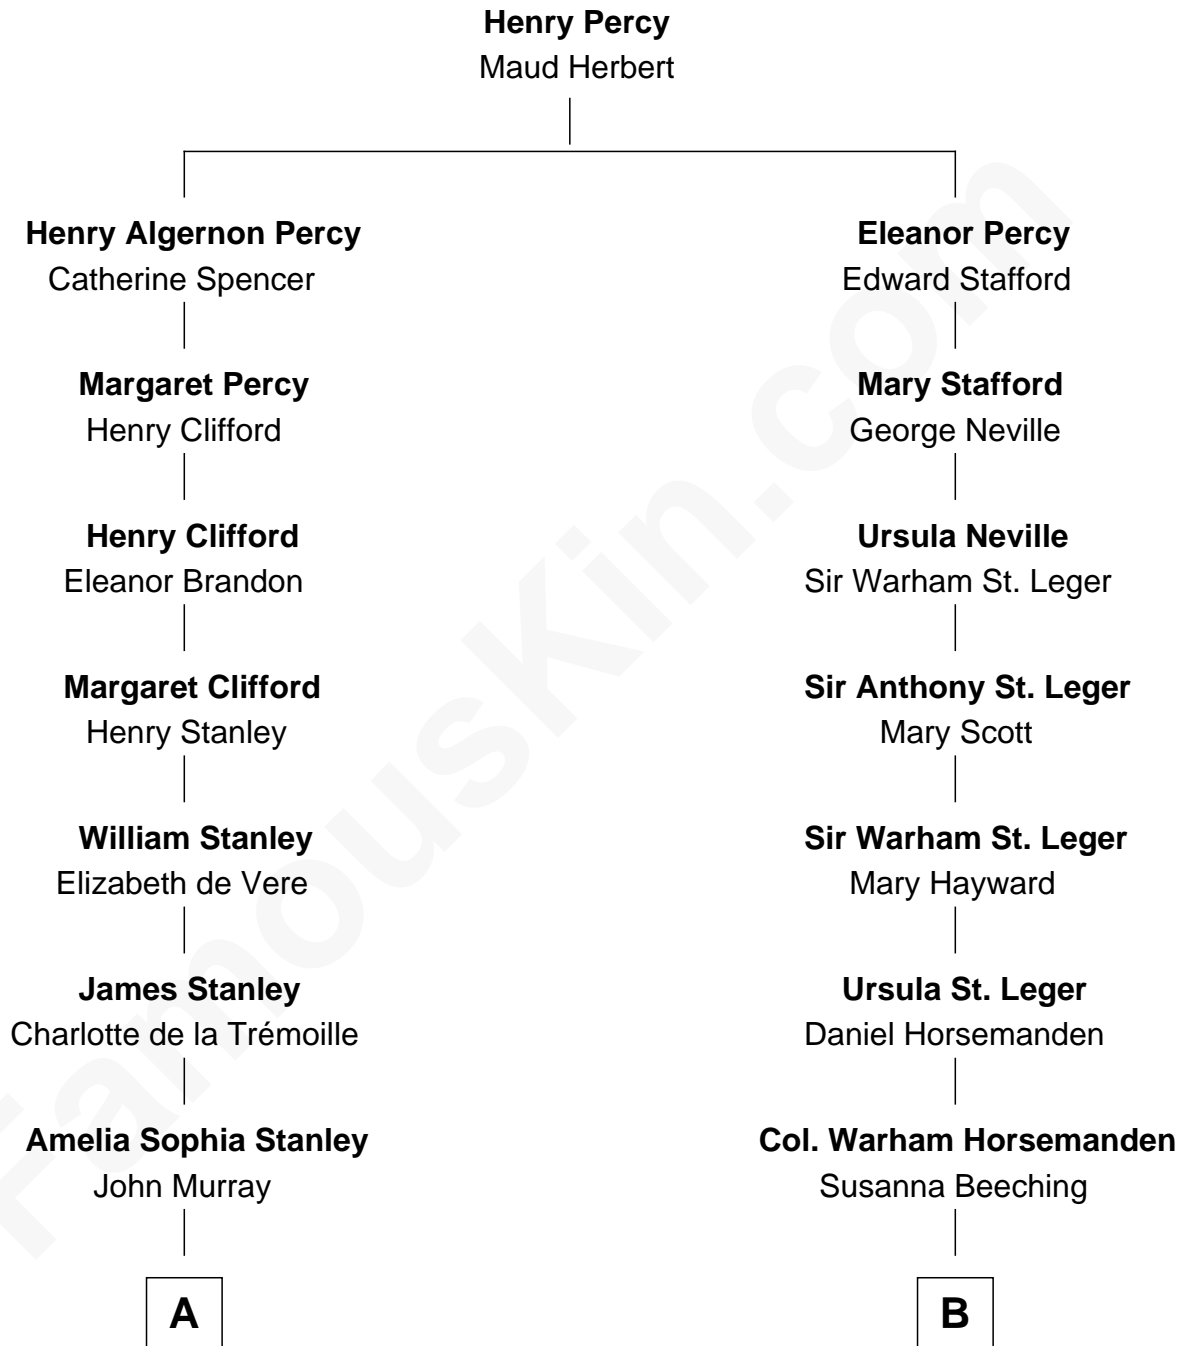

FamousKin.com

Relationship Chart of

Cara Delevingne

Fashion Model and Movie Actress

14th cousin 4 times removed of

Admiral Richard Byrd

Polar Explorer

C

Pandora Anne Stevens
Charles Hamar Delevingne

Cara Delevingne
Model and Actress

FamousKin.com