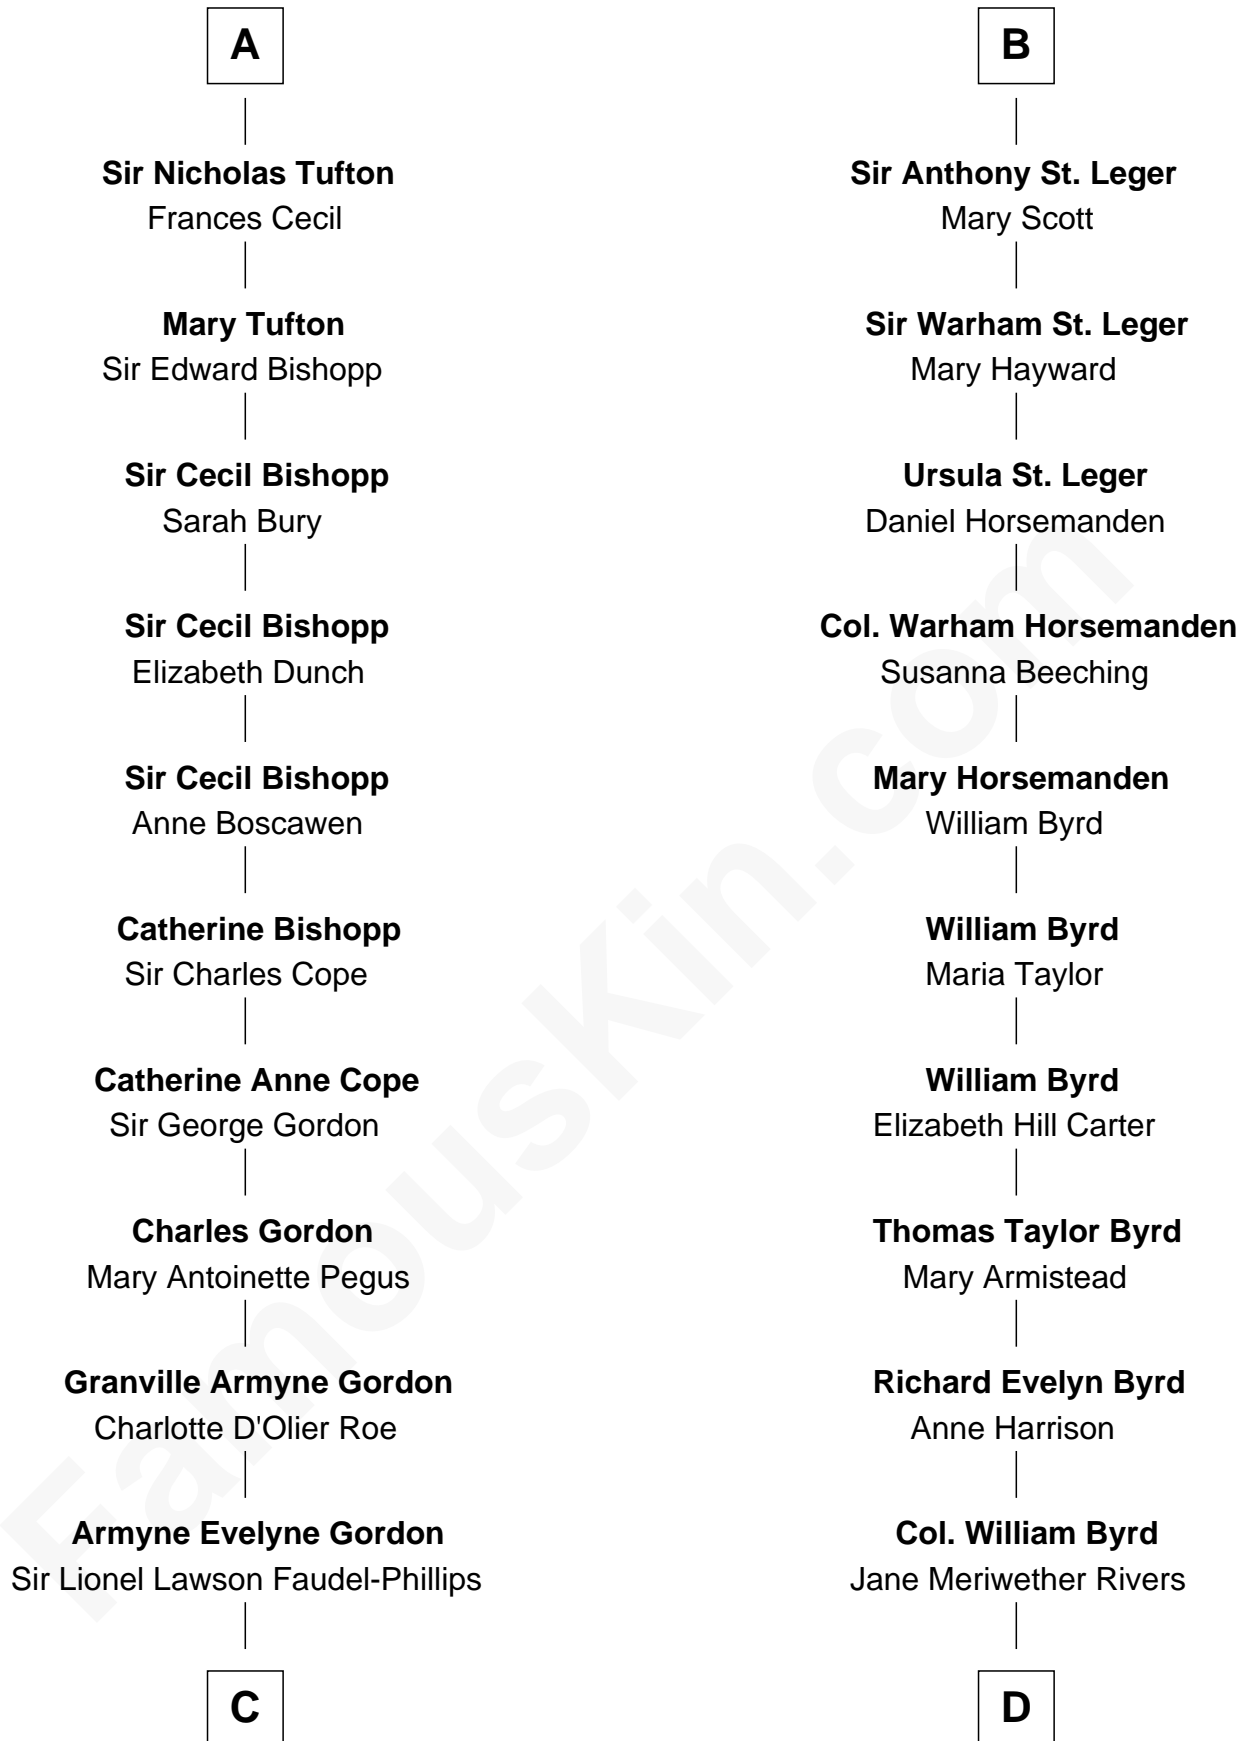

FamousKin.com

Relationship Chart of

Cara Delevingne

Fashion Model and Movie Actress

18th cousin 2 times removed of

Admiral Richard Byrd
Polar Explorer

Sir Walter Devereux
Agnes Crophull

Sir Walter Devereux
Elizabeth Bromwich

Sir Walter Devereux
Elizabeth Bromwich

Sir Walter Devereux
Elizabeth Merbery

Sir Walter Devereux
Elizabeth Merbery

Anne Devereux
William Herbert

Anne Devereux
William Herbert

Catherine Herbert
George Grey

Maud Herbert
Henry Percy

Anne Grey
Sir John Hussey

Eleanor Percy
Edward Stafford

Anne Hussey
Sir Humphrey Browne

Mary Stafford
George Neville

Christian Browne
Sir John Tufton

Ursula Neville
Sir Warham St. Leger

A

B