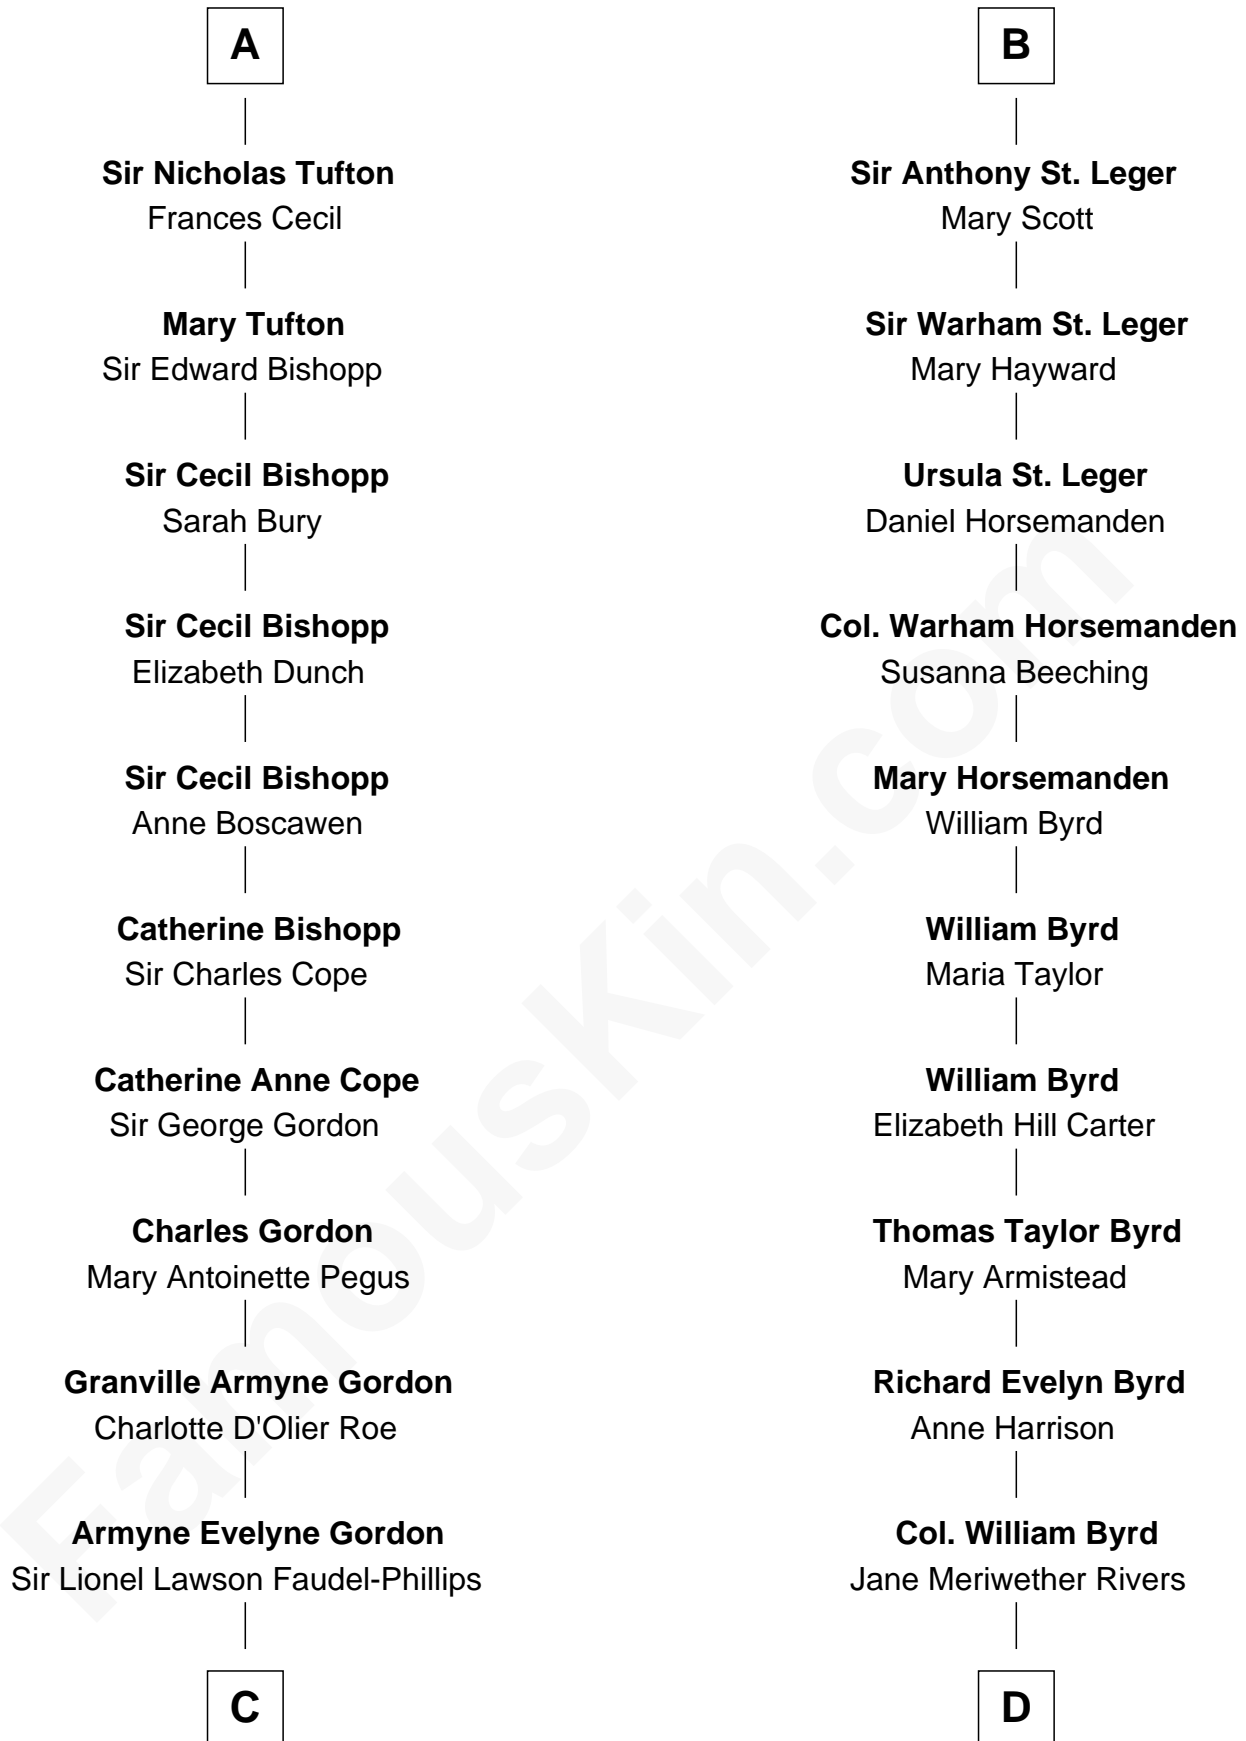

FamousKin.com

Relationship Chart of

Cara Delevingne

Fashion Model and Movie Actress

18th cousin 2 times removed of

Admiral Richard Byrd

Polar Explorer

C

Anne Margaret Faudel-Phillips

John Vincent Sheffield

Jane Armyne Sheffield

Sir Jocelyn Edward Greville Stevens

Pandora Anne Stevens

Charles Hamar Delevingne

Cara Delevingne

Model and Actress