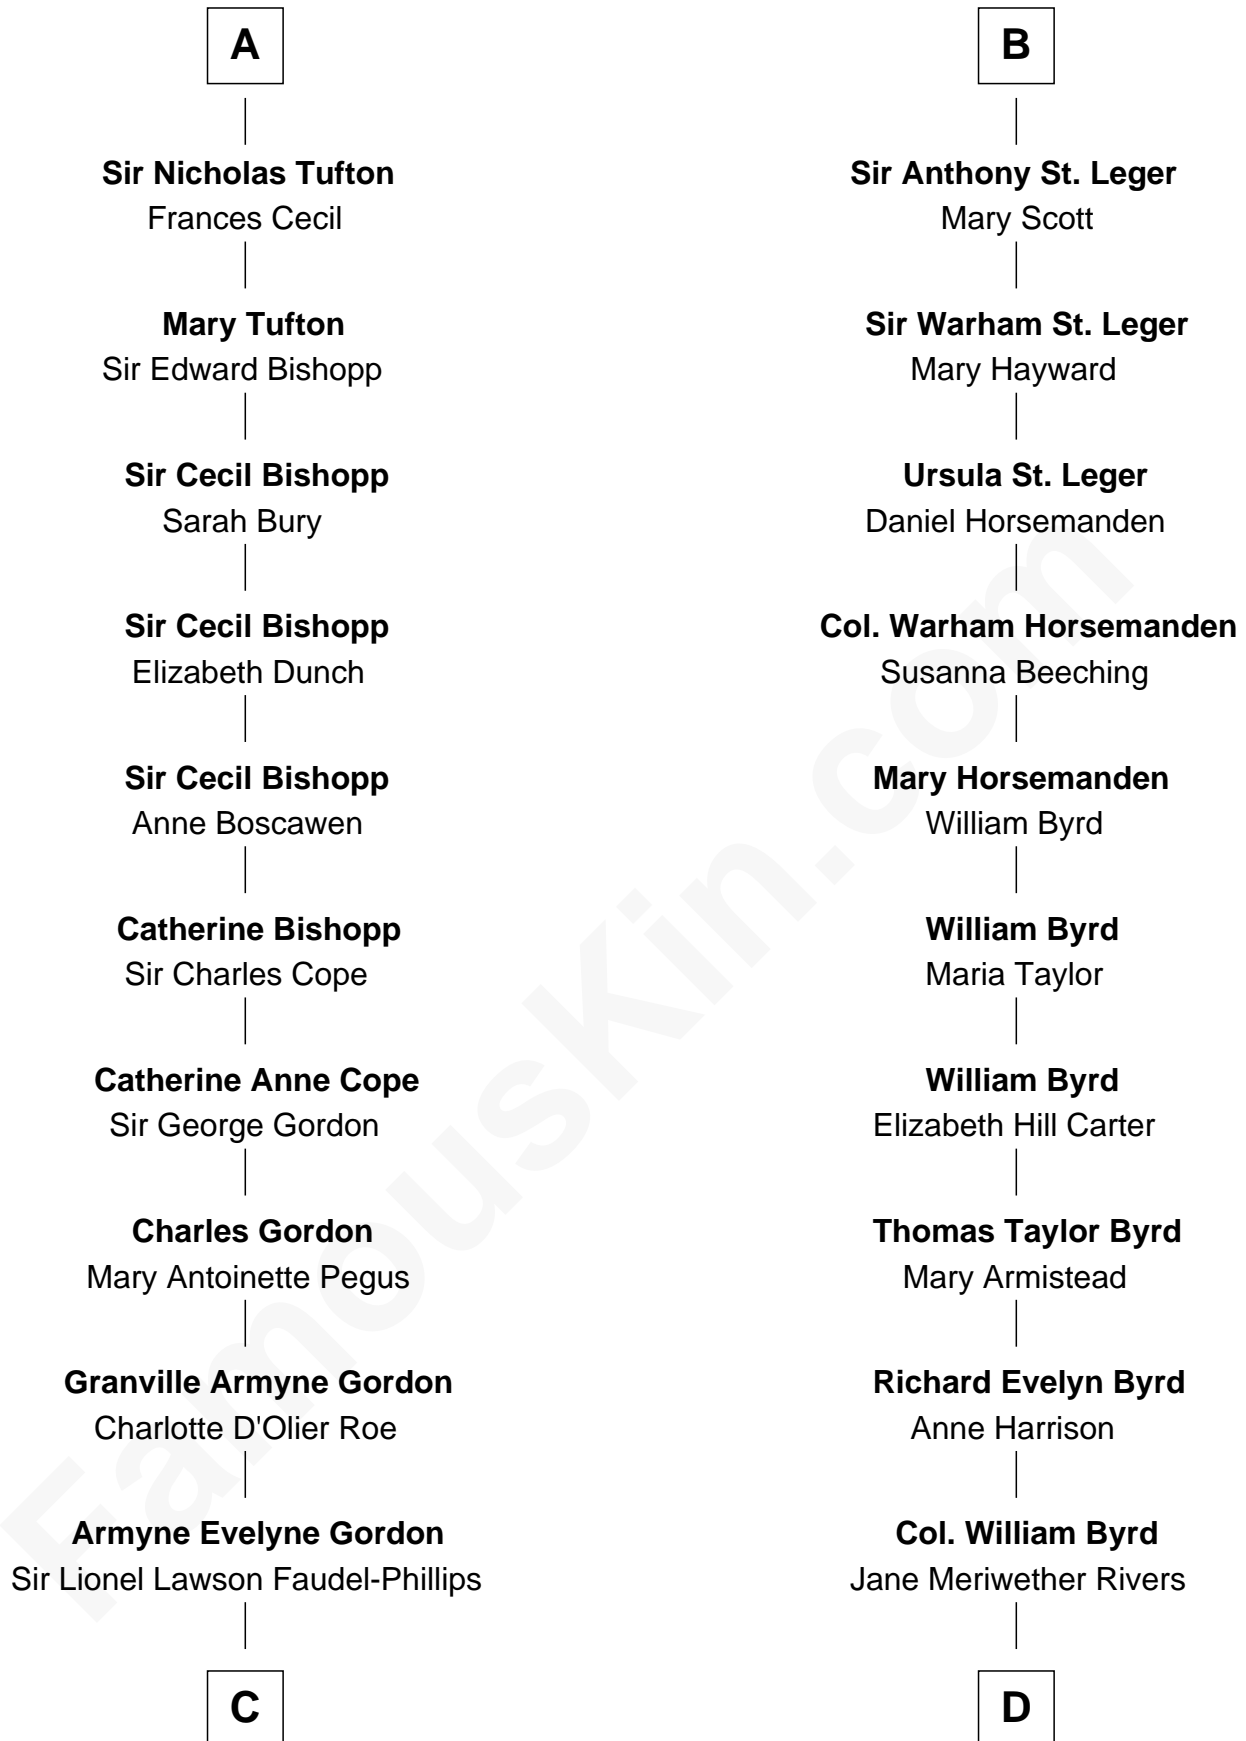

FamousKin.com

Relationship Chart of

Cara Delevingne

Fashion Model and Movie Actress

18th cousin 2 times removed of

Admiral Richard Byrd
Polar Explorer

C

Anne Margaret Faudel-Phillips

John Vincent Sheffield

Jane Armyne Sheffield

Sir Jocelyn Edward Greville Stevens

Pandora Anne Stevens

Charles Hamar Delevingne

Cara Delevingne

Model and Actress

D