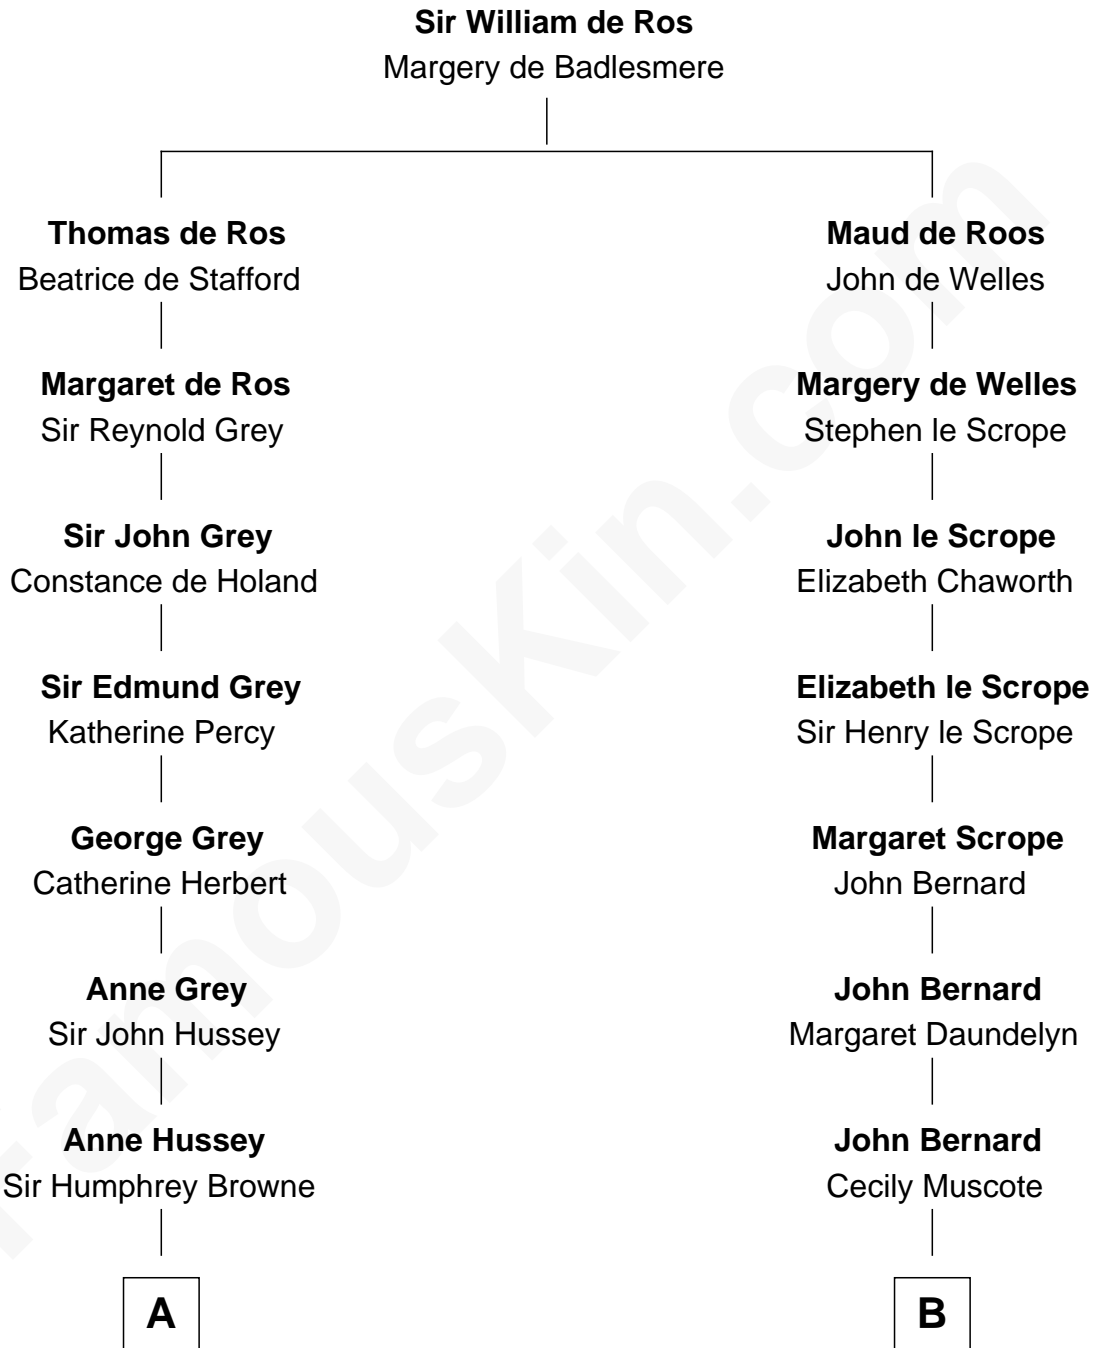

FamousKin.com

Relationship Chart of

Cara Delevingne

Fashion Model and Movie Actress

17th cousin 4 times removed of

Admiral Richard Byrd
Polar Explorer

C

—
Armyne Evelyne Gordon

Sir Lionel Lawson Faudel-Phillips

—
Anne Margaret Faudel-Phillips

John Vincent Sheffield

—
Jane Armyne Sheffield

Sir Jocelyn Edward Greville Stevens

—
Pandora Anne Stevens

Charles Hamar Delevingne

—
Cara Delevingne