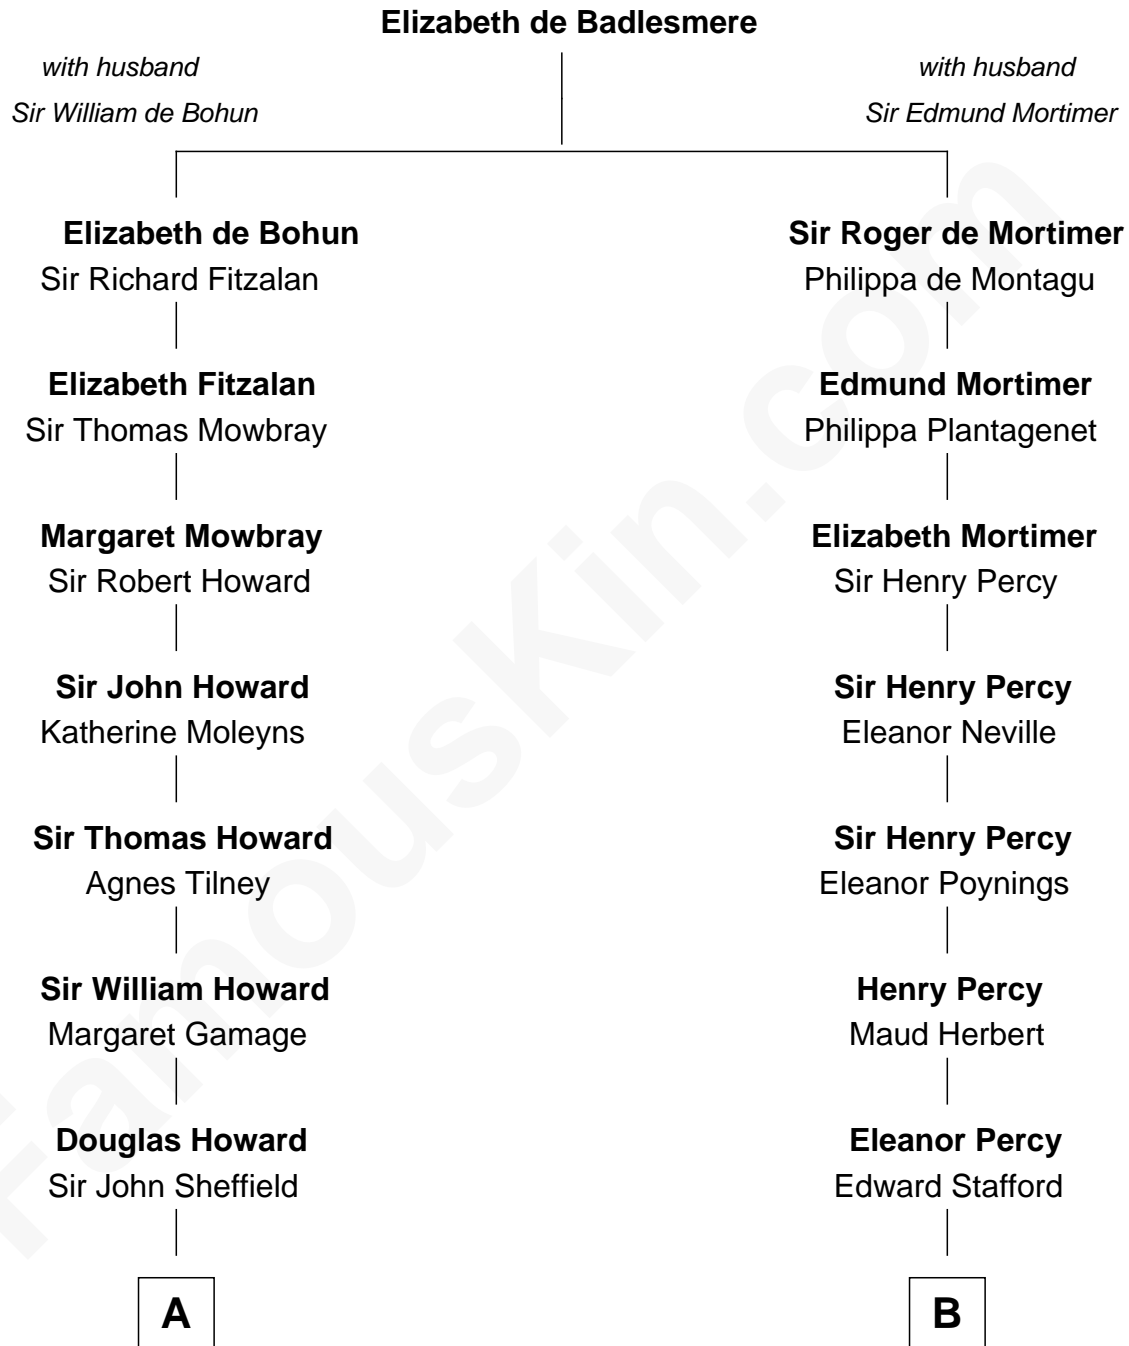

# FamousKin.com

## Relationship Chart of

### Cara Delevingne

*Fashion Model and Movie Actress*

19th cousin 1 time removed of

**Admiral Richard Byrd**  
*Polar Explorer*

**C**

**Jane Armyne Sheffield**  
Sir Jocelyn Edward Greville Stevens

**Pandora Anne Stevens**  
Charles Hamar Delevingne