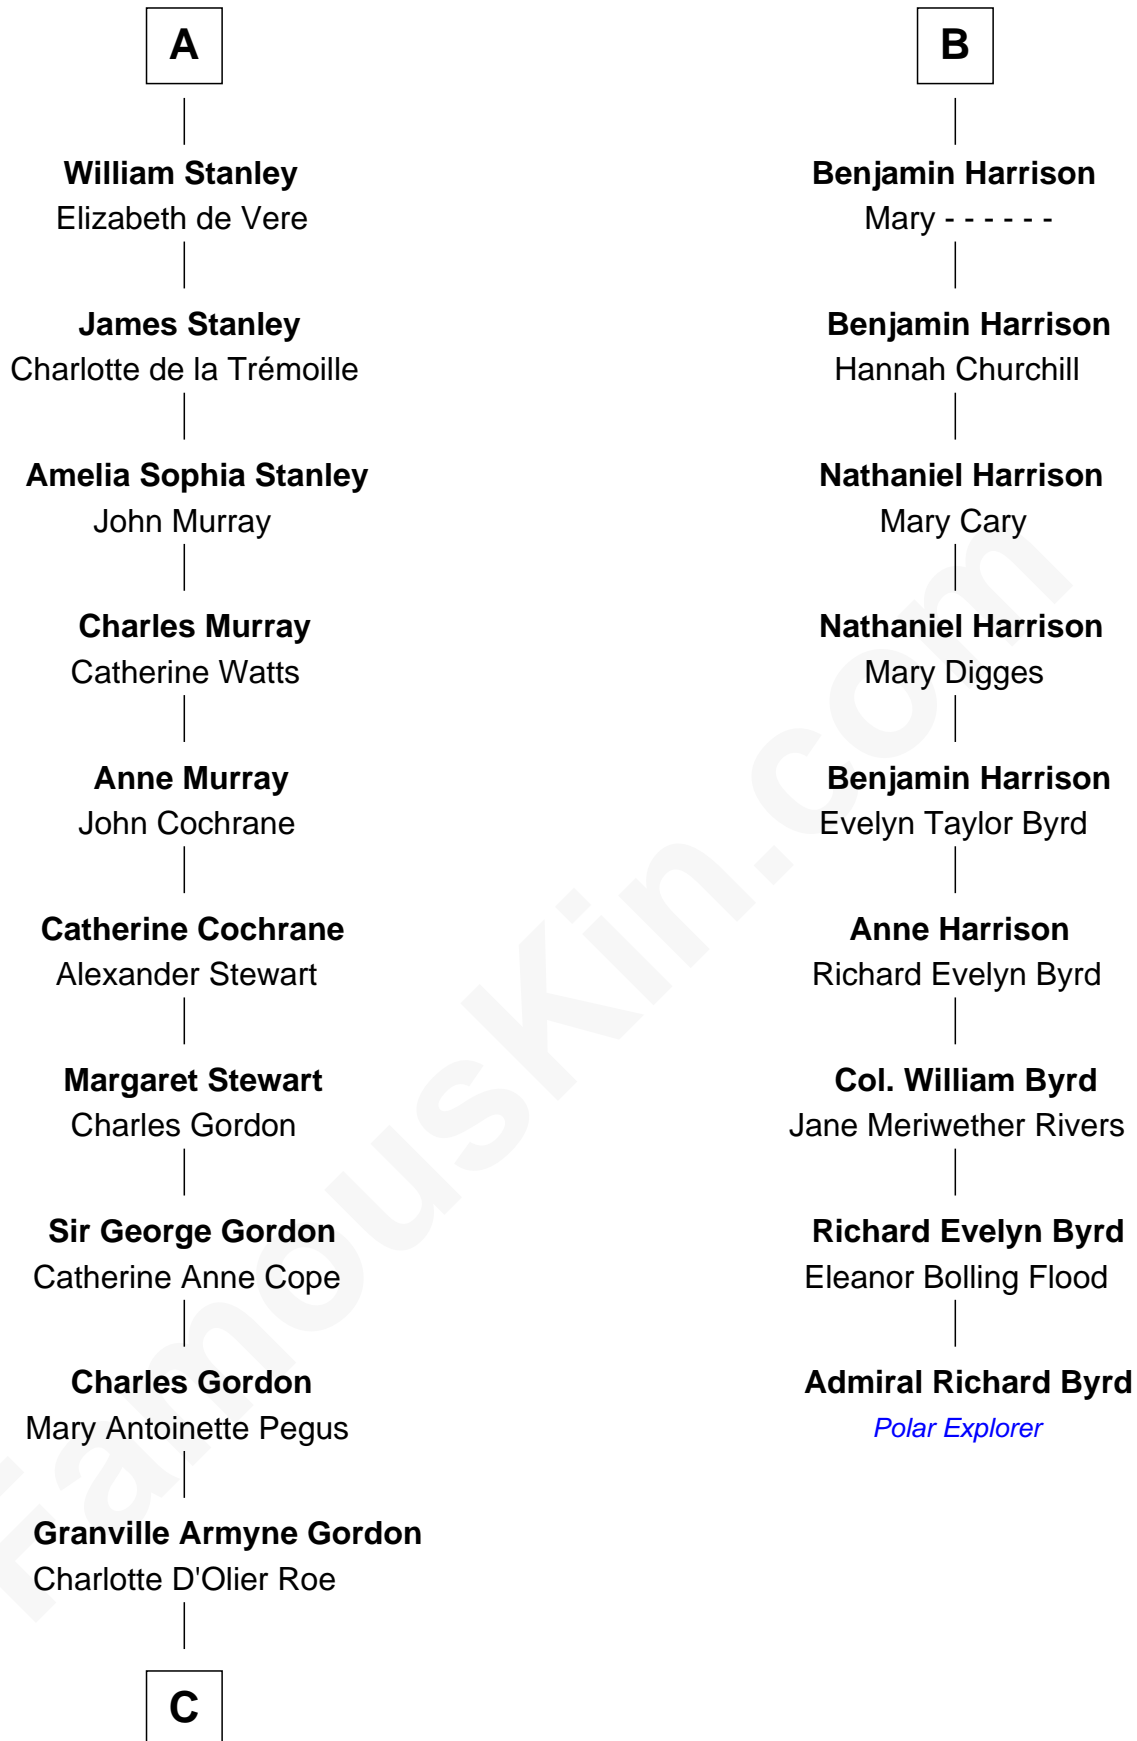

# FamousKin.com Relationship Chart of

**Cara Delevingne**

*Fashion Model and Movie Actress*

15th cousin 6 times removed of

**Admiral Richard Byrd**

*Polar Explorer*

**Margaret de Stafford**

Sir Ralph Neville

**Philippe Neville**  
Sir Thomas Dacre

**Joan Dacre**  
Thomas Clifford

**John Clifford**  
Margaret Bromflete

**Henry Clifford**  
Anne St. John

**Henry Clifford**  
Margaret Percy

**Henry Clifford**  
Eleanor Brandon

**Margaret Clifford**  
Henry Stanley

**A**

**Margaret de Neville**  
Sir Richard Scrope

**Sir Henry le Scrope**  
Elizabeth le Scrope

**Margaret Scrope**  
John Bernard

**John Bernard**  
Margaret Daundelyn

**John Bernard**  
Cecily Muscote

**Francis Bernard**  
Alice Hazlewood

**Elizabeth Bernard**  
Thomas Harrison

Probable

**B**

**C**

Armyne Evelyne Gordon

Sir Lionel Lawson Faudel-Phillips