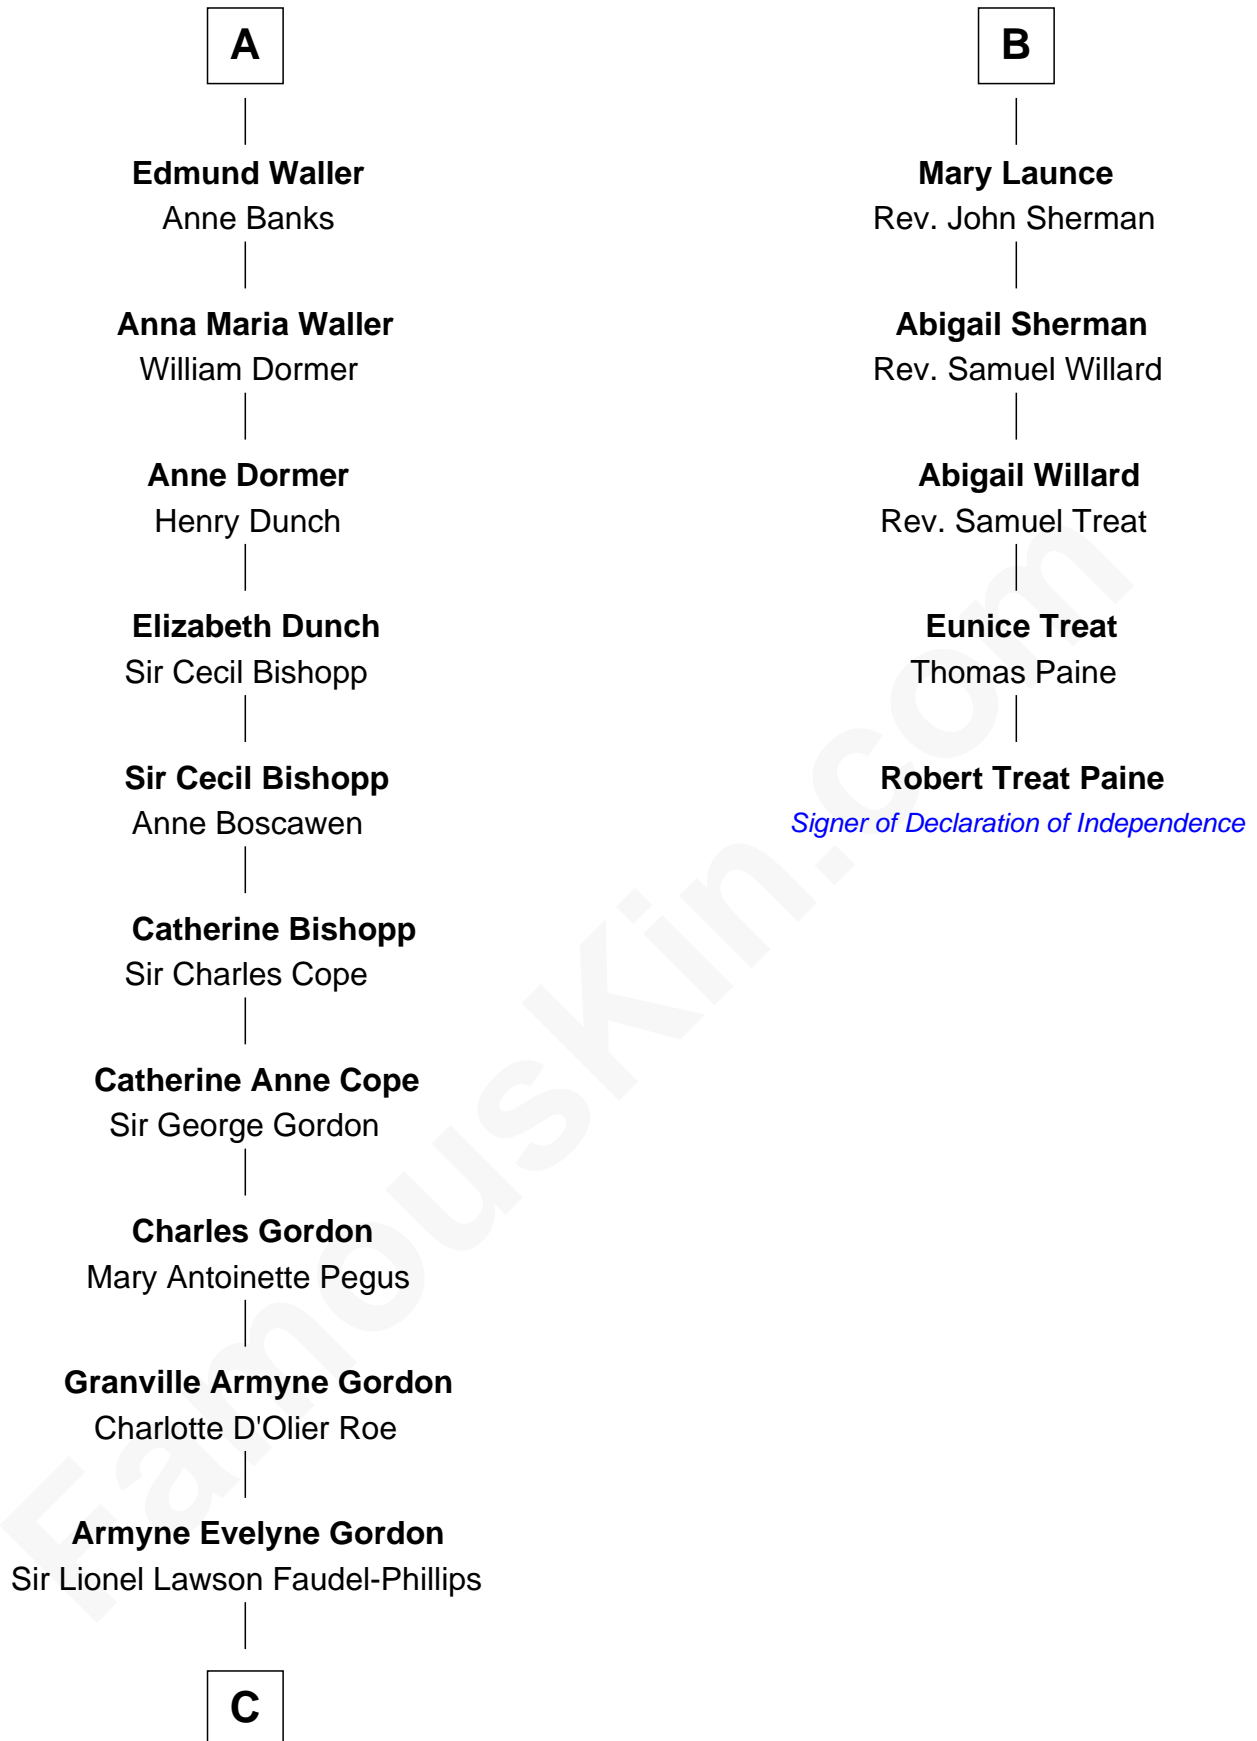

FamousKin.com

Relationship Chart of

Cara Delevingne

Fashion Model and Movie Actress

11th cousin 9 times removed of

Robert Treat Paine

Signer of the Declaration of Independence

C

—
Anne Margaret Faudel-Phillips

John Vincent Sheffield

—
Jane Armyne Sheffield

Sir Jocelyn Edward Greville Stevens

—
Pandora Anne Stevens

Charles Hamar Delevingne

—
Cara Delevingne

Model and Actress