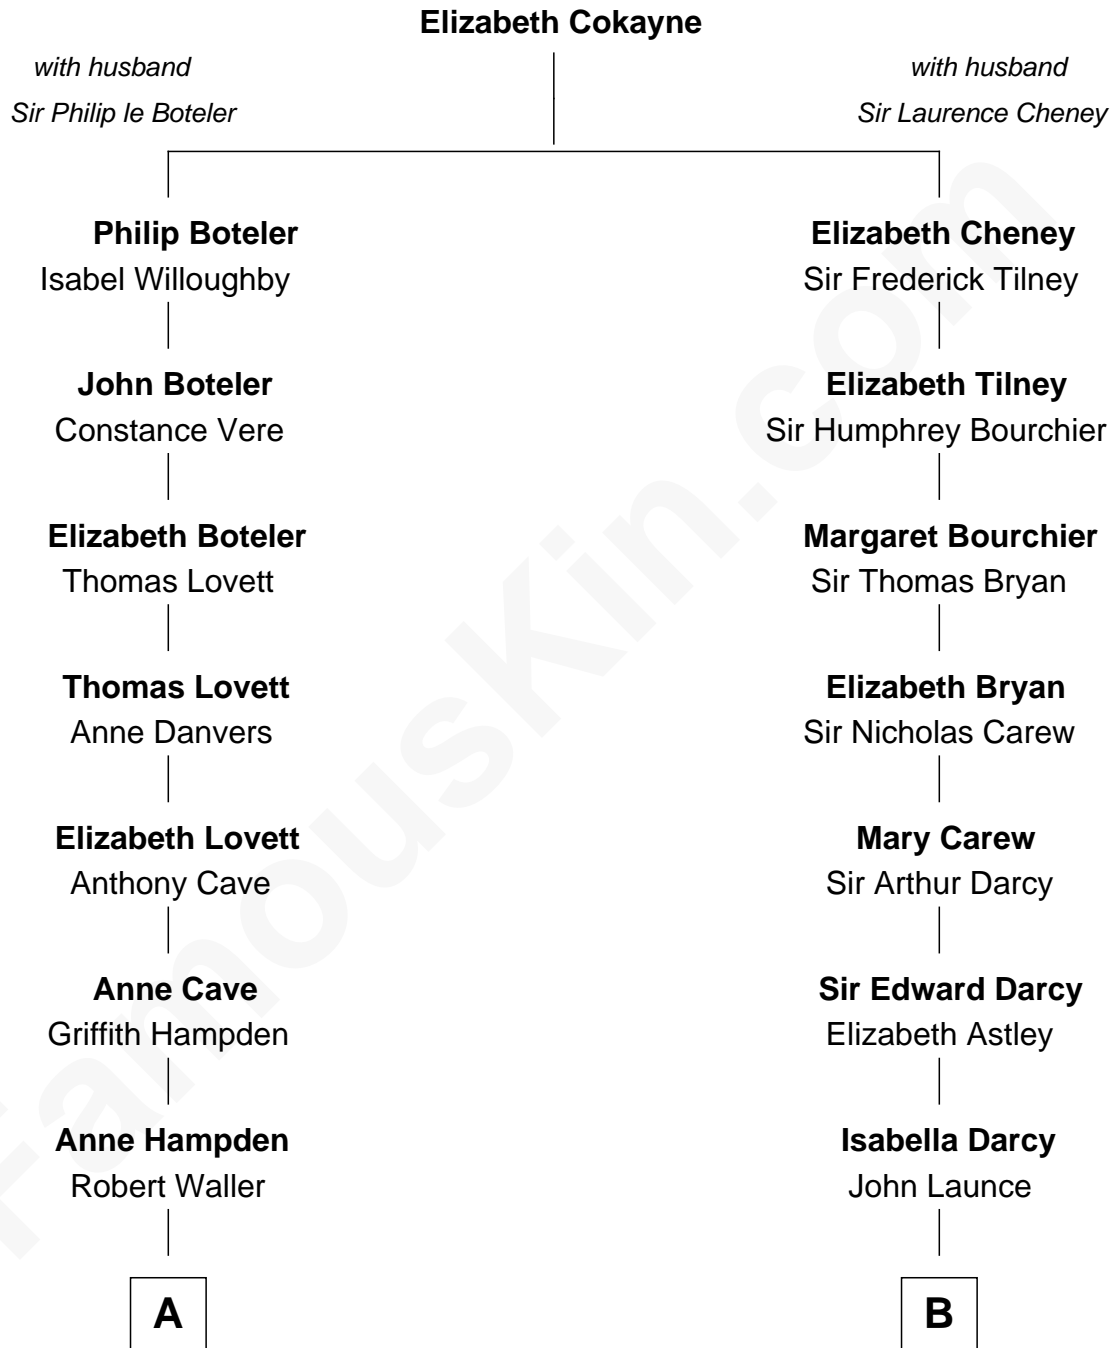

FamousKin.com

Relationship Chart of

Cara Delevingne

Fashion Model and Movie Actress

11th cousin 9 times removed of

Robert Treat Paine

Signer of the Declaration of Independence

C

—
Anne Margaret Faudel-Phillips

John Vincent Sheffield

—
Jane Armyne Sheffield

Sir Jocelyn Edward Greville Stevens

—
Pandora Anne Stevens

Charles Hamar Delevingne

—
Cara Delevingne

Model and Actress