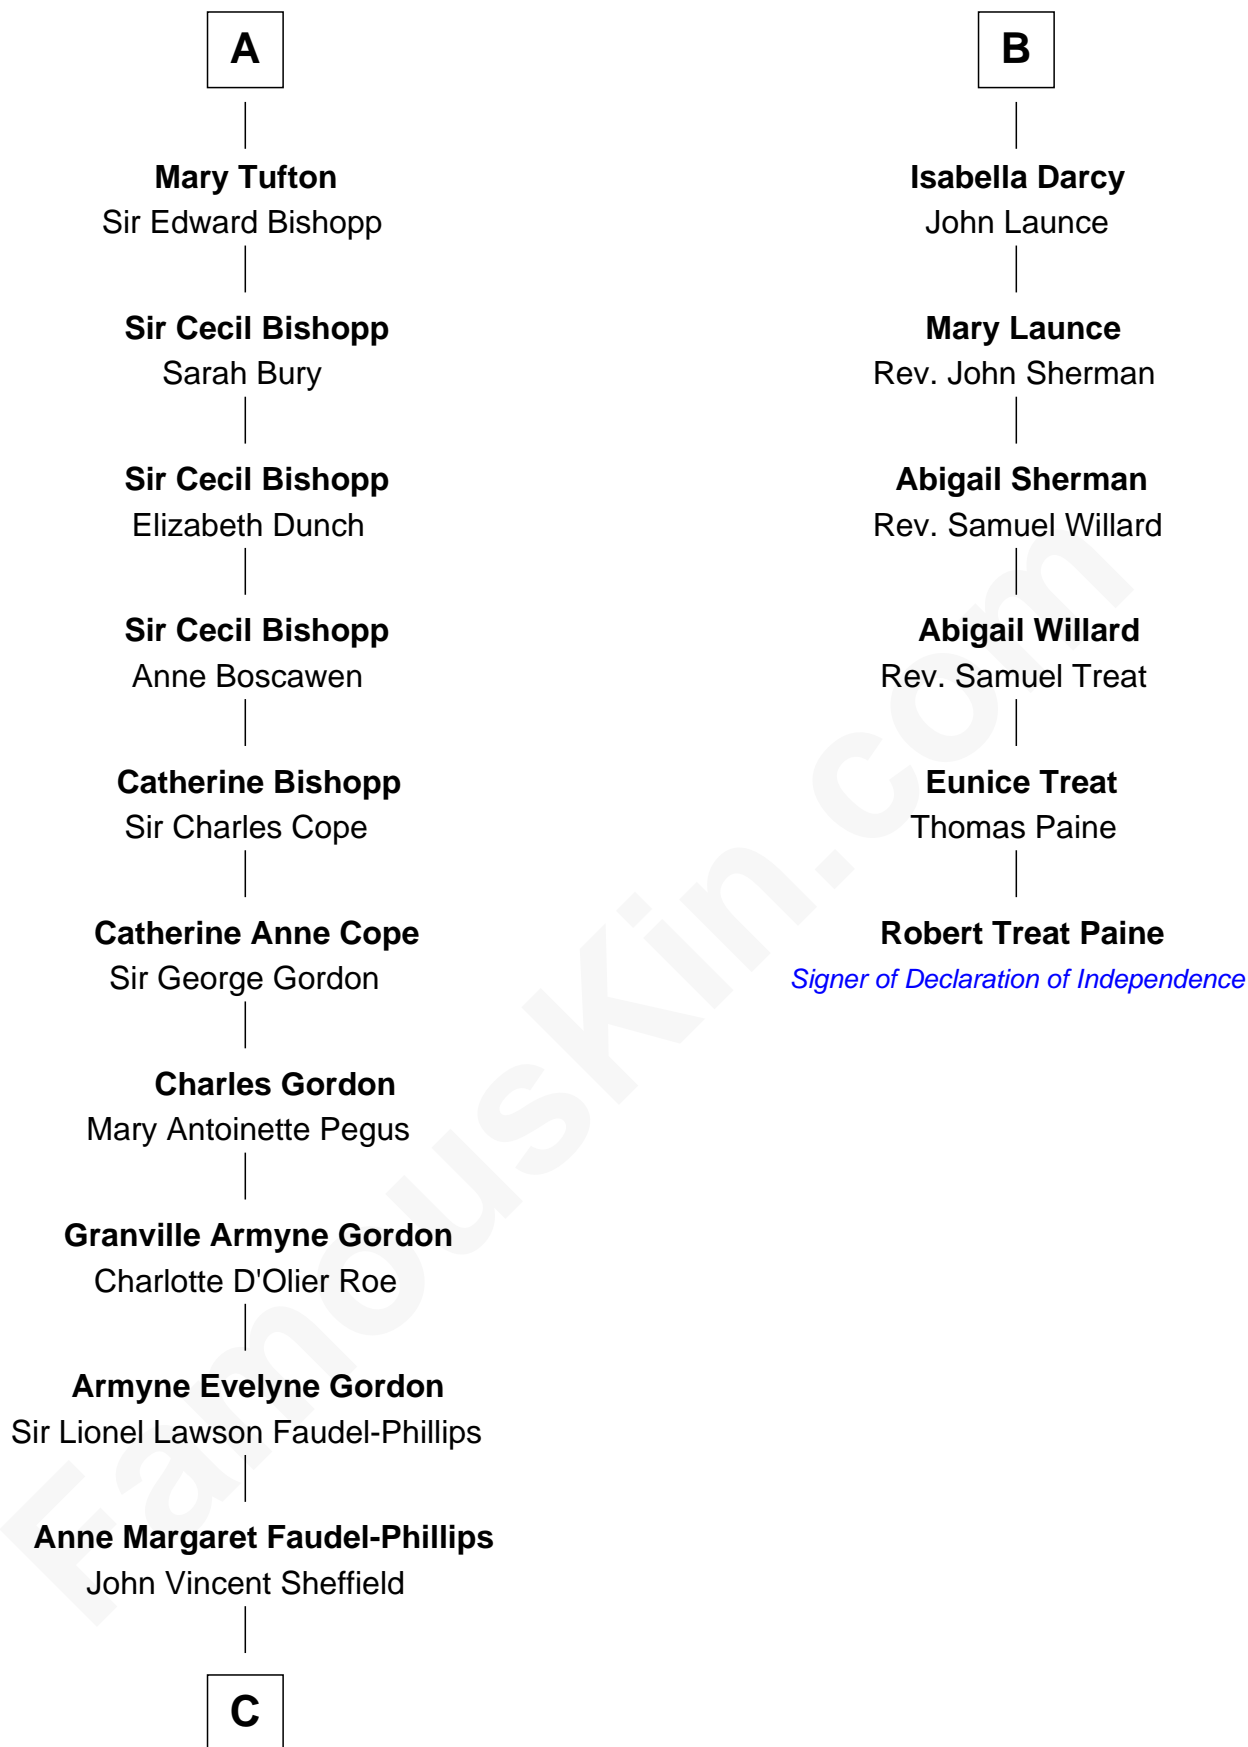

FamousKin.com

Relationship Chart of

Cara Delevingne

Fashion Model and Movie Actress

12th cousin 7 times removed of

Robert Treat Paine

Signer of the Declaration of Independence

C

—
Jane Armyne Sheffield

Sir Jocelyn Edward Greville Stevens

—
Pandora Anne Stevens

Charles Hamar Delevingne

—
Cara Delevingne

Model and Actress

FamousKin.com