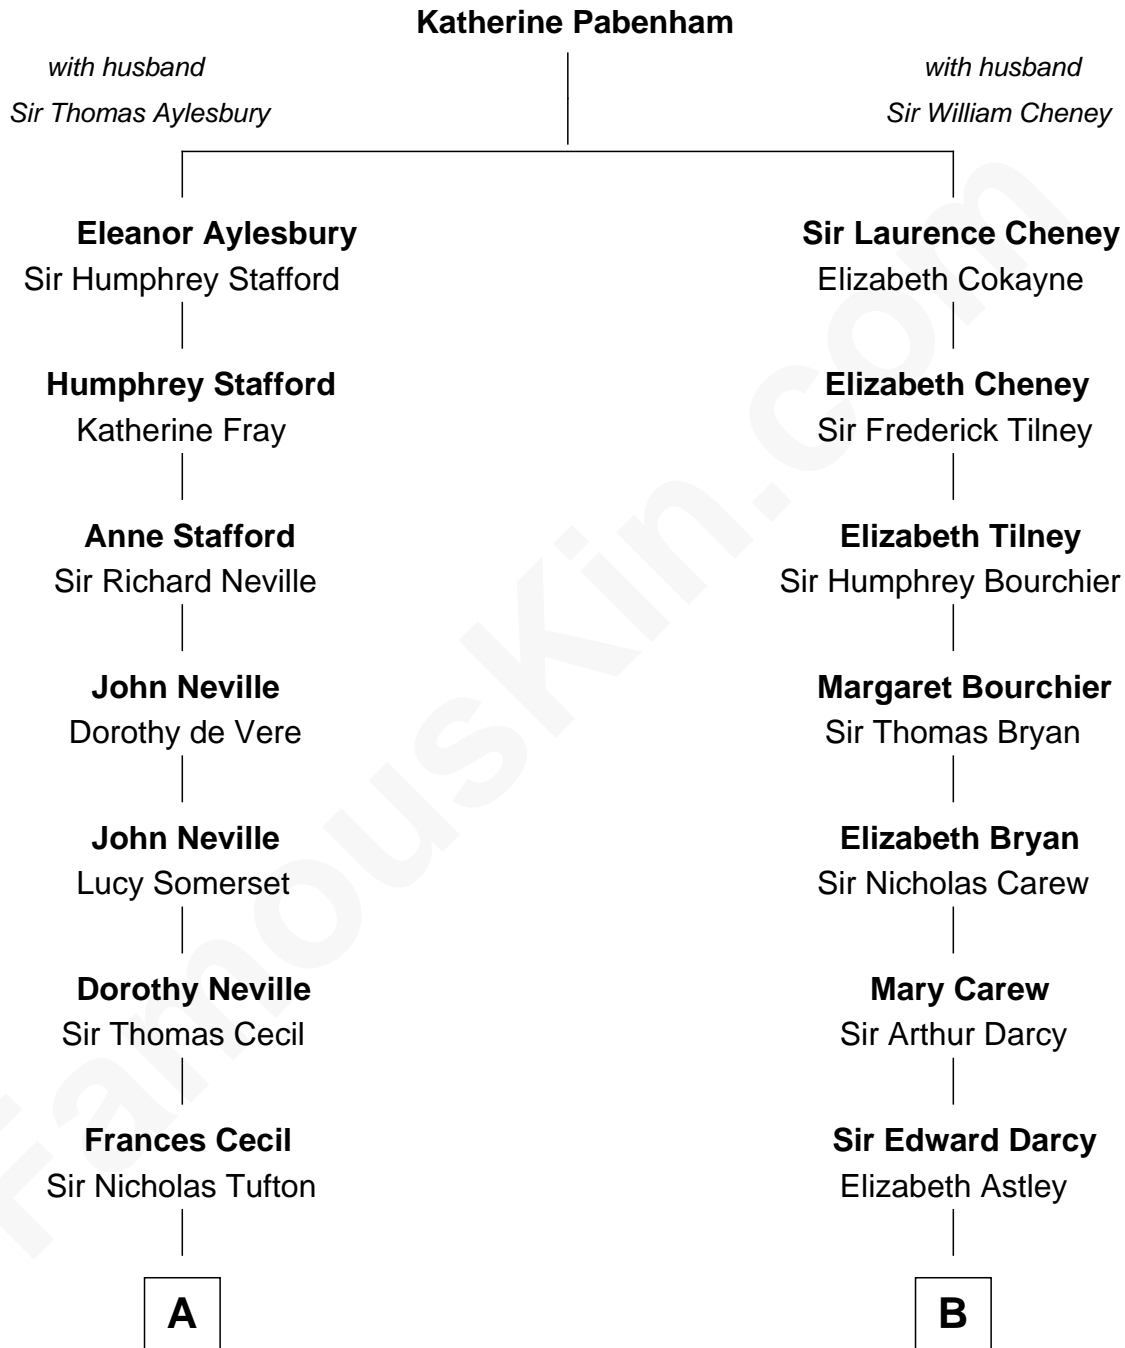

FamousKin.com

Relationship Chart of

Cara Delevingne

Fashion Model and Movie Actress

12th cousin 7 times removed of

Robert Treat Paine

Signer of the Declaration of Independence

C

—
Jane Armyne Sheffield

Sir Jocelyn Edward Greville Stevens

—
Pandora Anne Stevens

Charles Hamar Delevingne

—
Cara Delevingne

Model and Actress

FamousKin.com