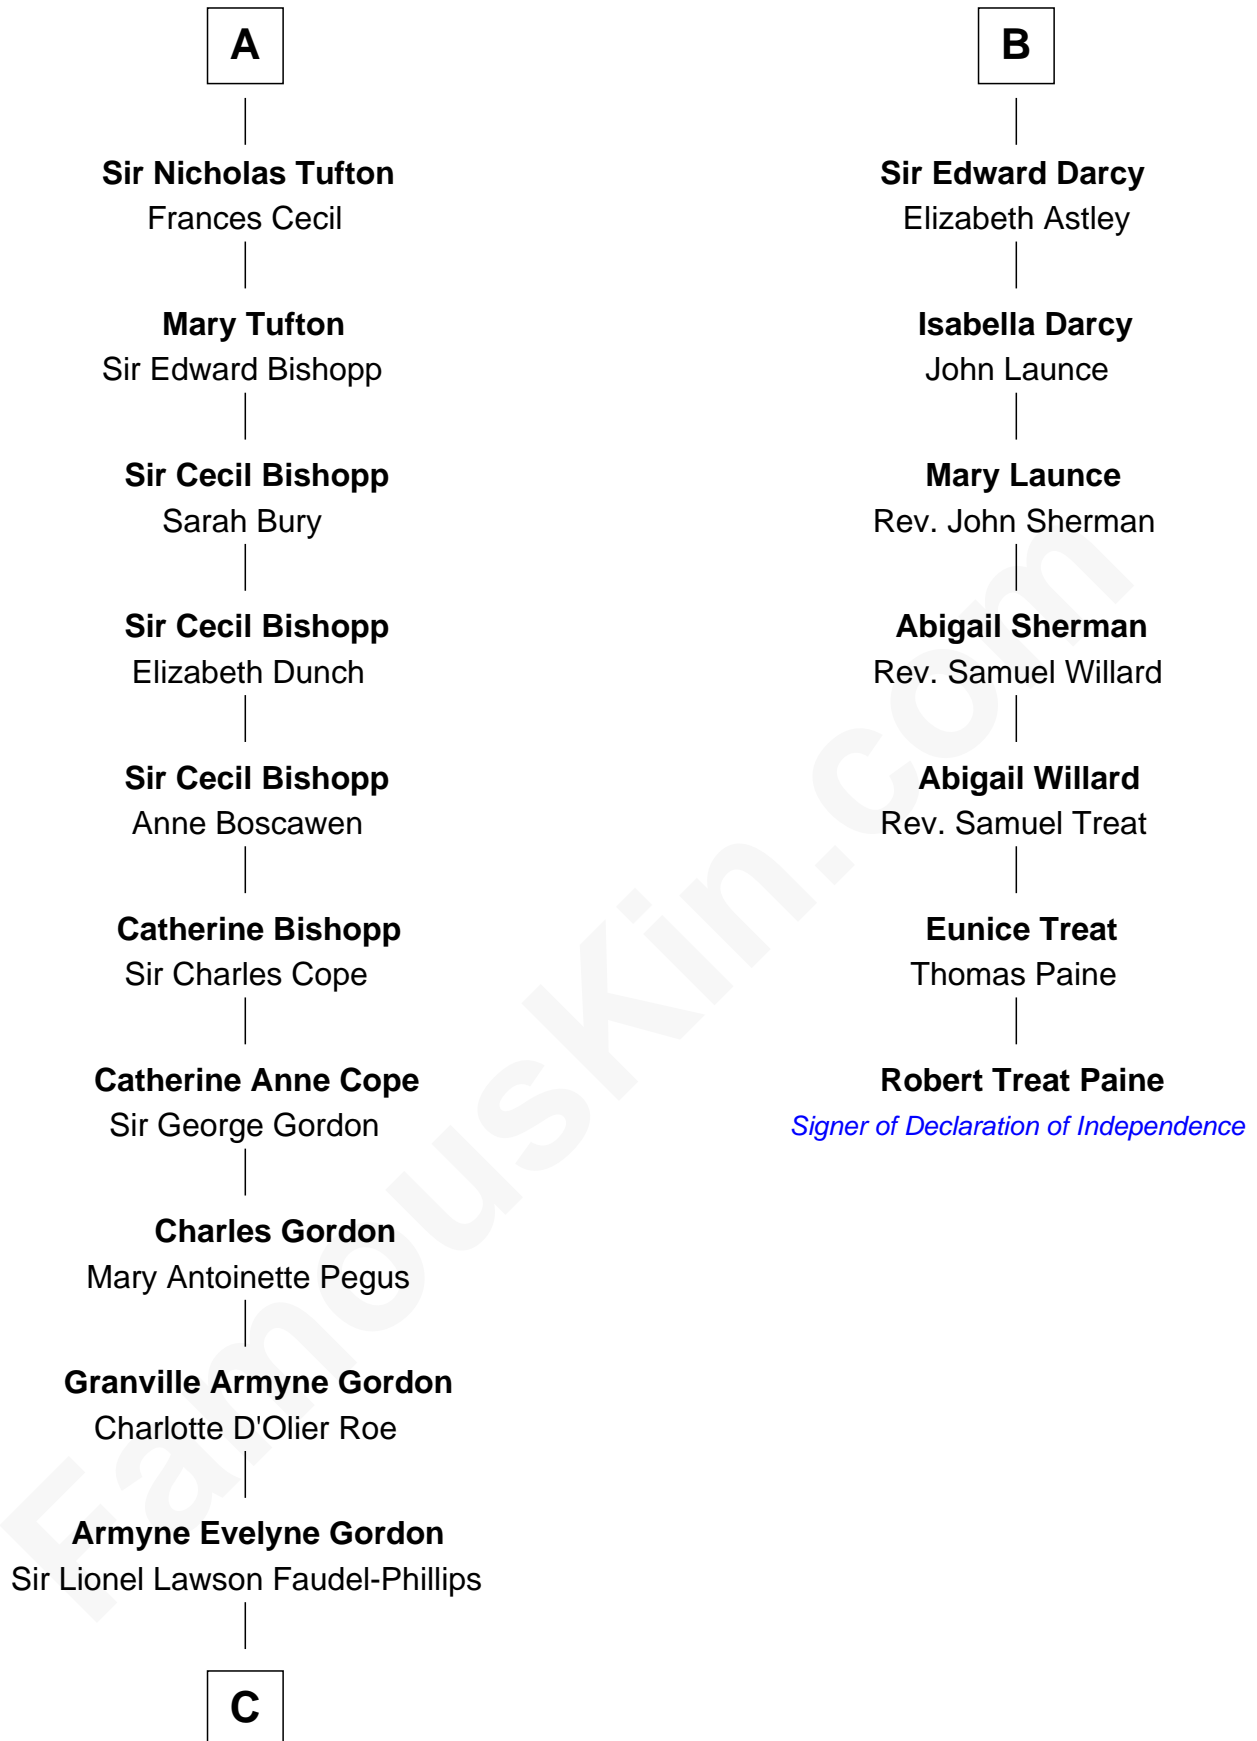

FamousKin.com

Relationship Chart of

Cara Delevingne

Fashion Model and Movie Actress

13th cousin 7 times removed of

Robert Treat Paine

Signer of the Declaration of Independence

C

Anne Margaret Faudel-Phillips

John Vincent Sheffield

Jane Armyne Sheffield

Sir Jocelyn Edward Greville Stevens

Pandora Anne Stevens

Charles Hamar Delevingne

Cara Delevingne

Model and Actress