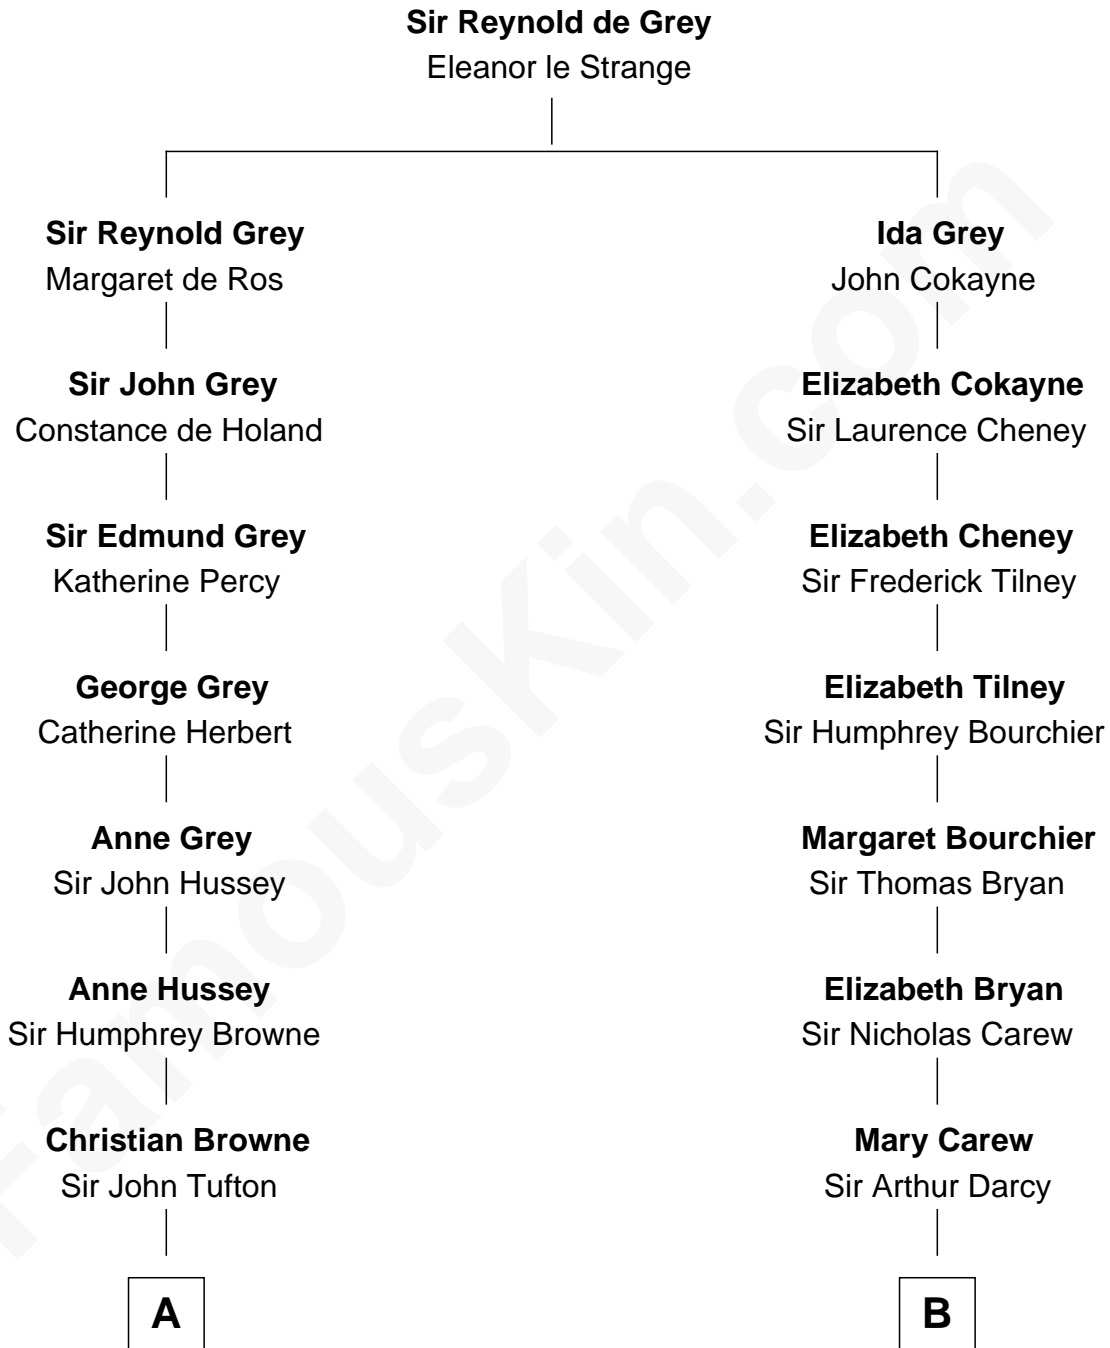

FamousKin.com

Relationship Chart of

Cara Delevingne

Fashion Model and Movie Actress

13th cousin 7 times removed of

Robert Treat Paine

Signer of the Declaration of Independence

C

Anne Margaret Faudel-Phillips

John Vincent Sheffield

Jane Armyne Sheffield

Sir Jocelyn Edward Greville Stevens

Pandora Anne Stevens

Charles Hamar Delevingne

Cara Delevingne

Model and Actress