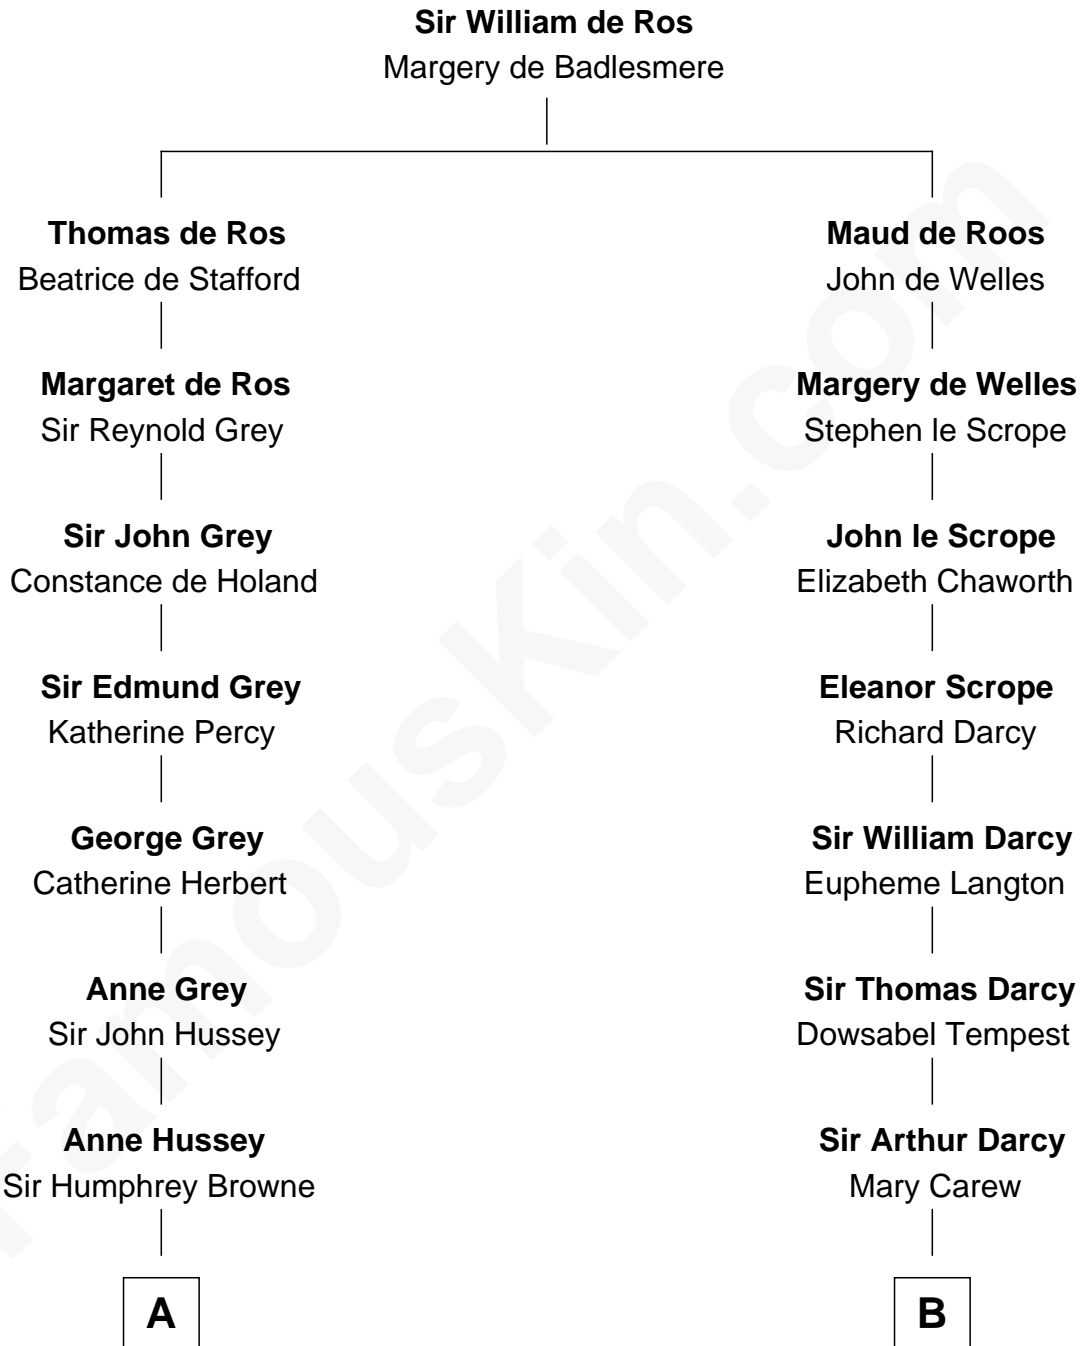

Robert Treat Paine

Signer of the Declaration of Independence