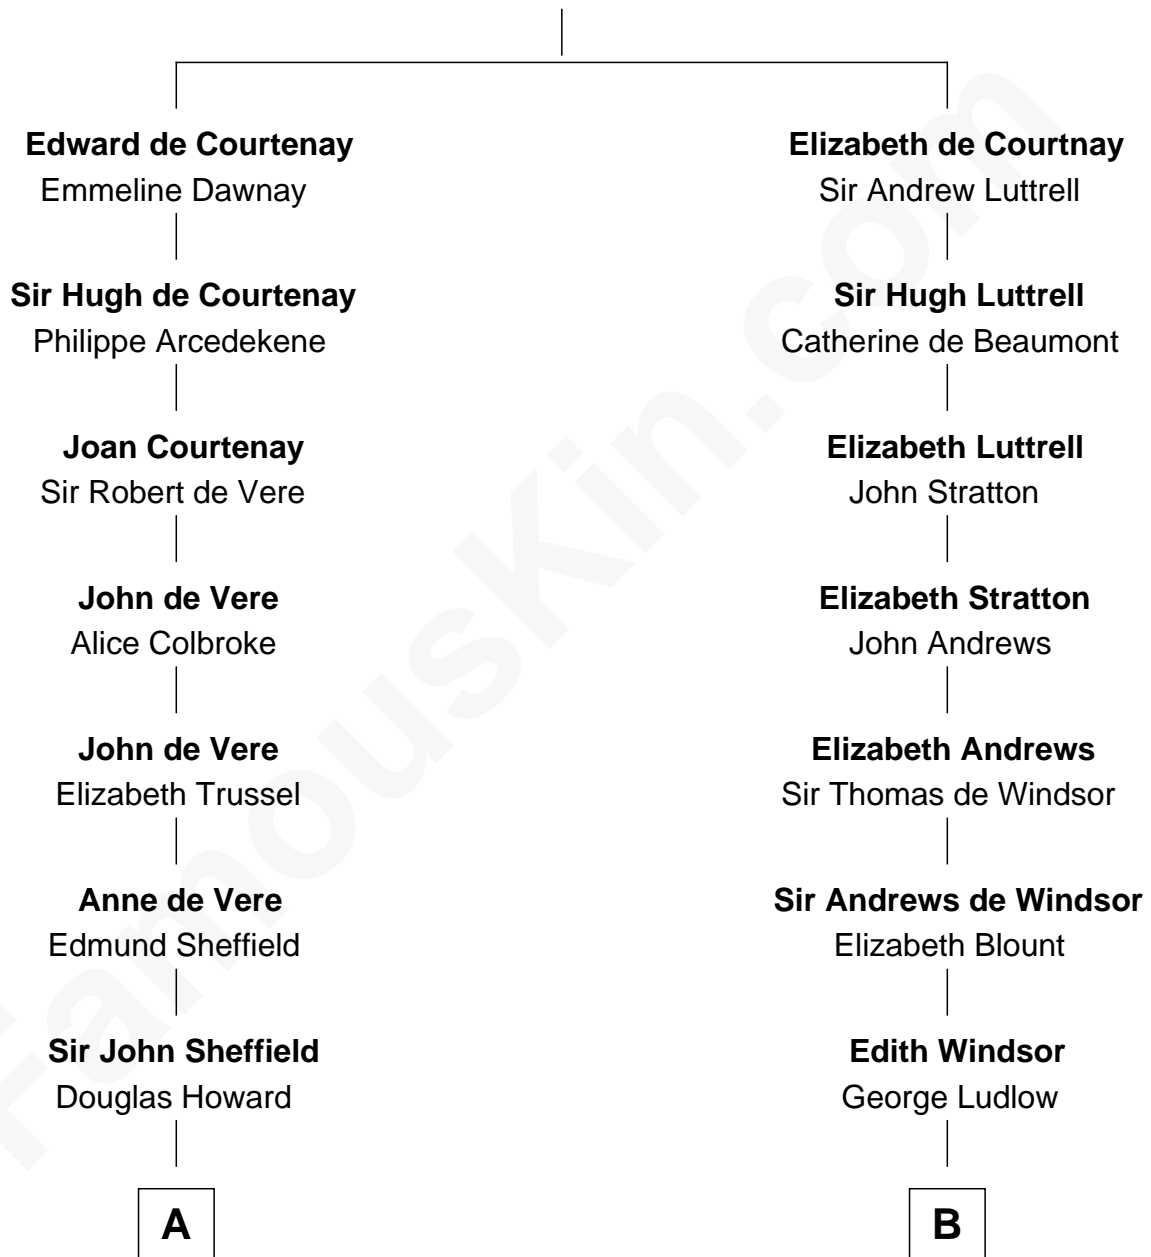

## Relationship Chart of

### Cara Delevingne

*Fashion Model and Movie Actress*

13th cousin 6 times removed of

### Thomas Nelson

*Signer of the Declaration of Independence*

#### Sir Hugh de Courtenay

Margaret de Bohun

—  
**Jane Armyne Sheffield**

Sir Jocelyn Edward Greville Stevens

—  
**Pandora Anne Stevens**

Charles Hamar Delevingne

—  
**Cara Delevingne**

*Model and Actress*