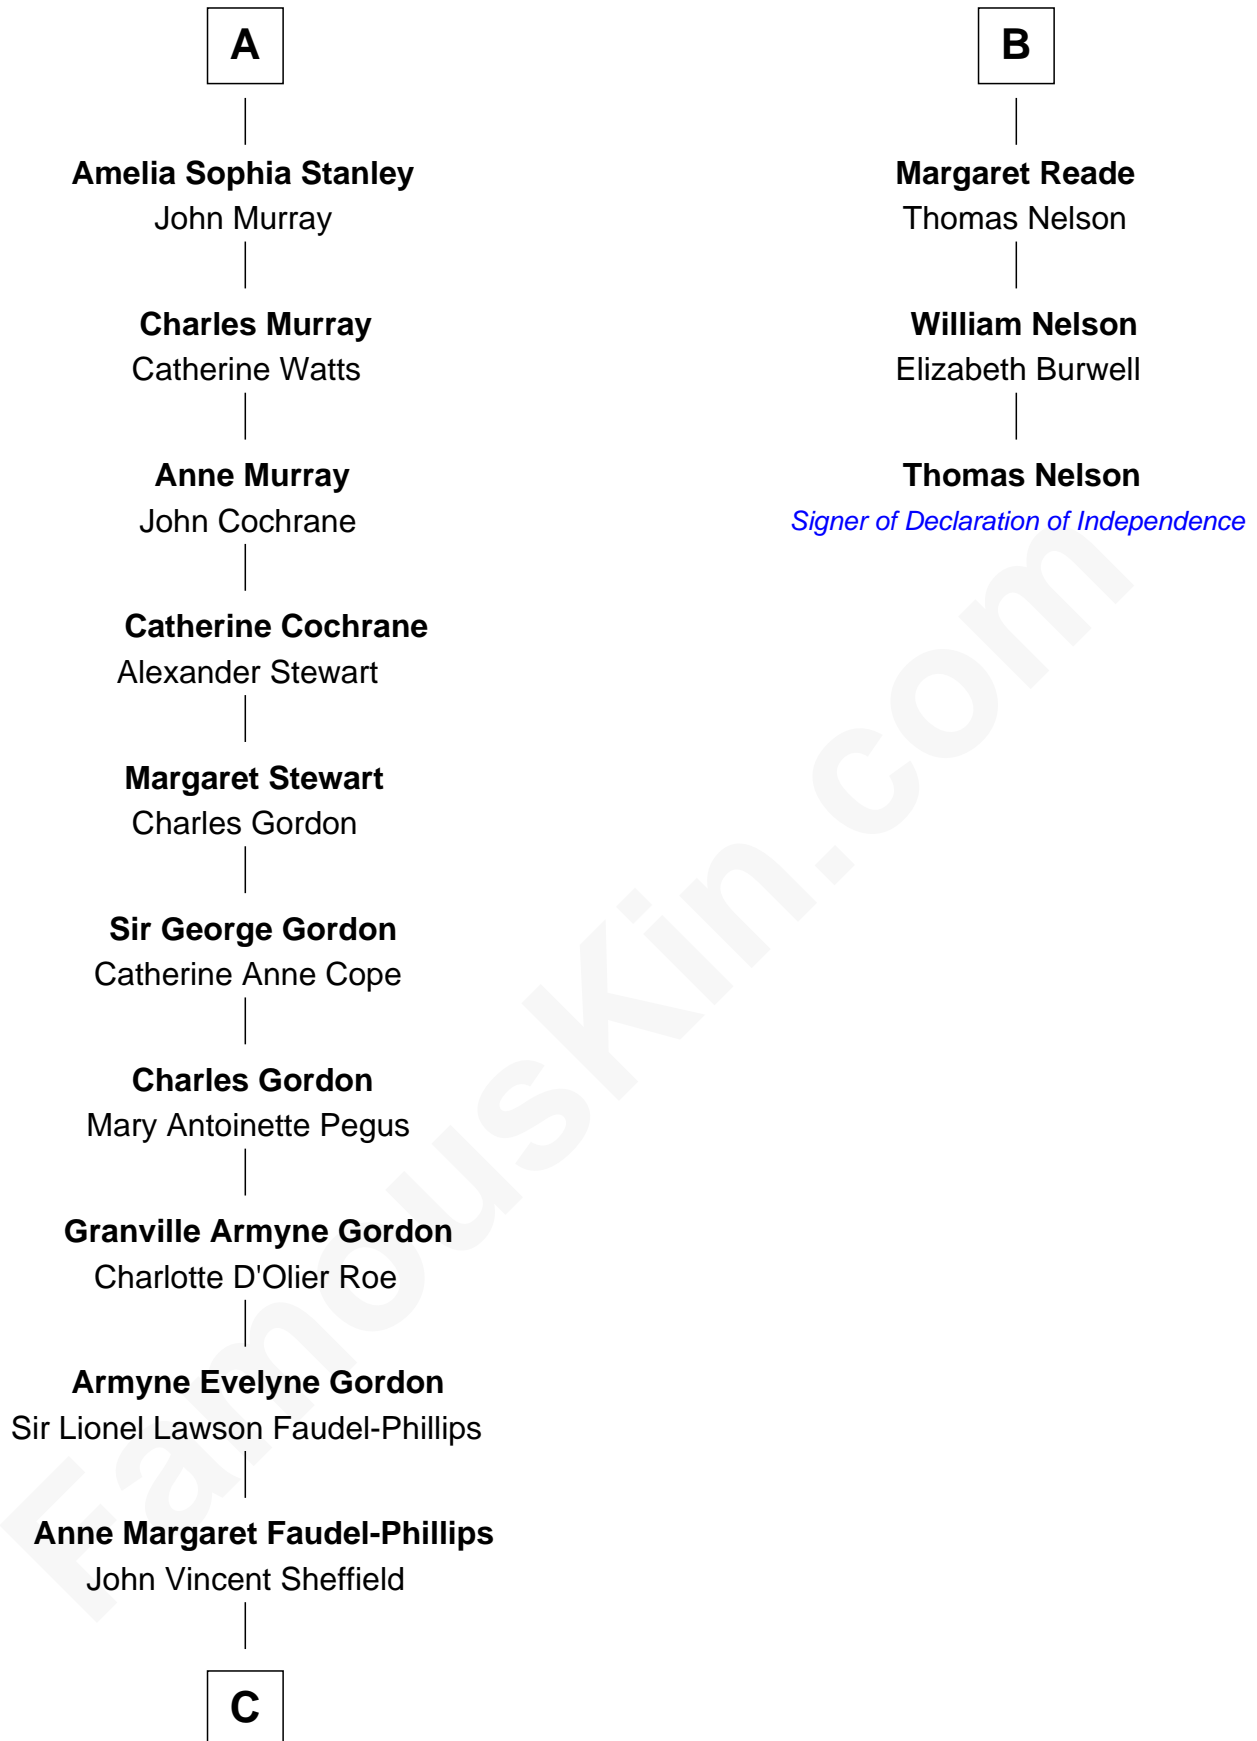

FamousKin.com

Relationship Chart of

Cara Delevingne

Fashion Model and Movie Actress

9th cousin 10 times removed of

Thomas Nelson

Signer of the Declaration of Independence

C

—
Jane Armyne Sheffield

Sir Jocelyn Edward Greville Stevens

—
Pandora Anne Stevens

Charles Hamar Delevingne

—
Cara Delevingne

Model and Actress

FamousKin.com