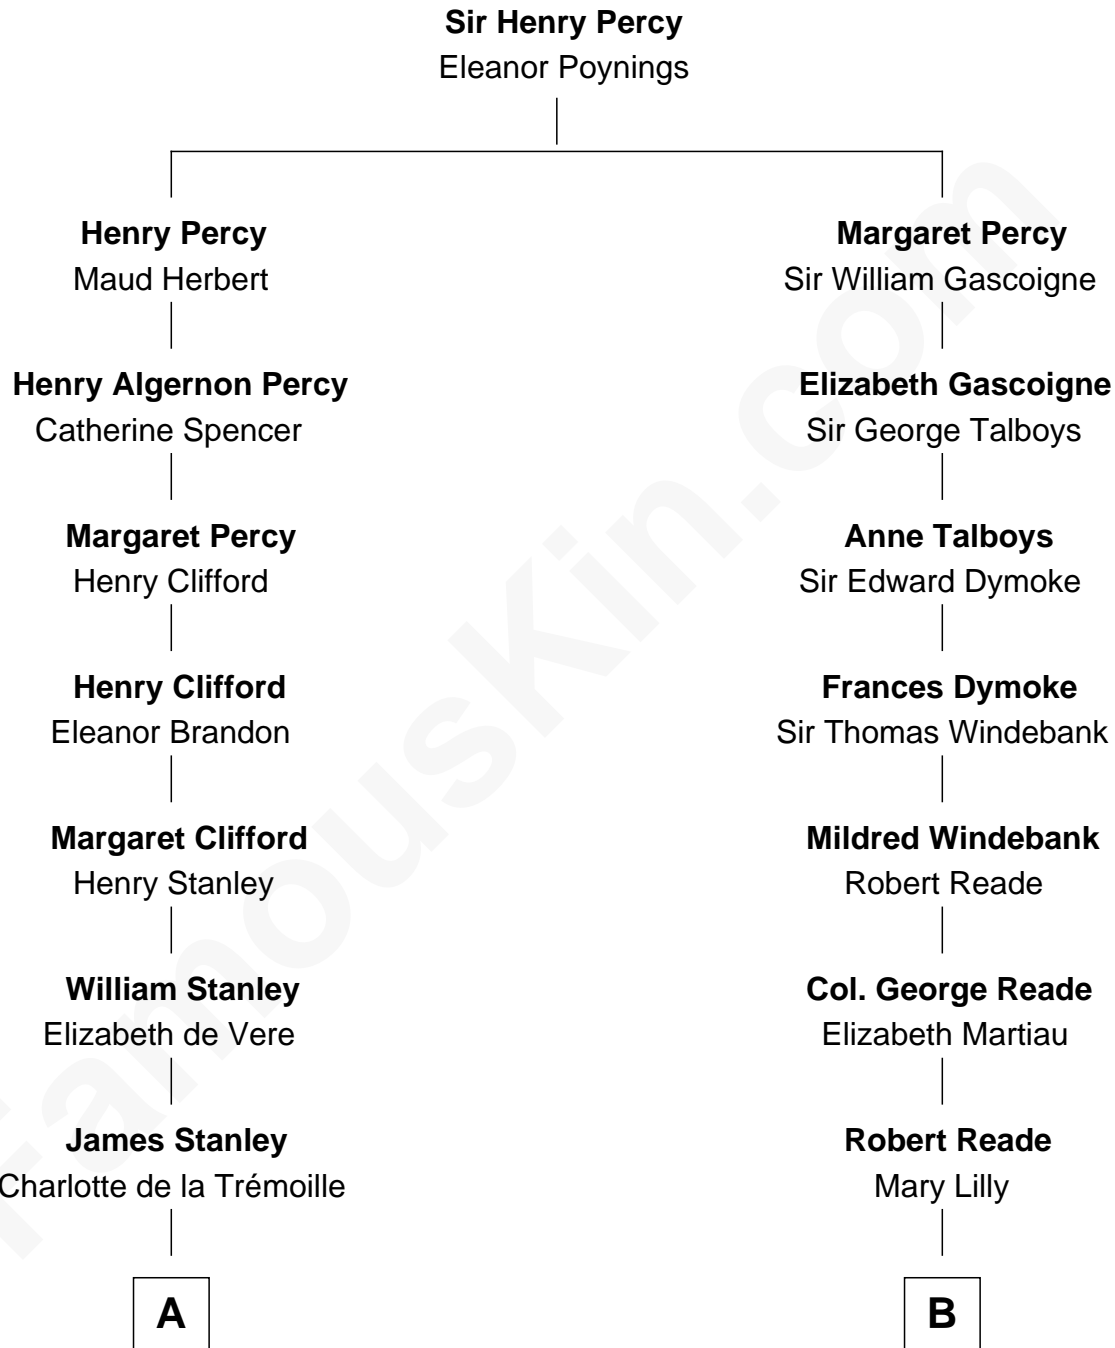

FamousKin.com

Relationship Chart of

Cara Delevingne

Fashion Model and Movie Actress

9th cousin 10 times removed of

Thomas Nelson

Signer of the Declaration of Independence

C

—
Jane Armyne Sheffield

Sir Jocelyn Edward Greville Stevens

—
Pandora Anne Stevens

Charles Hamar Delevingne

—
Cara Delevingne

Model and Actress

FamousKin.com