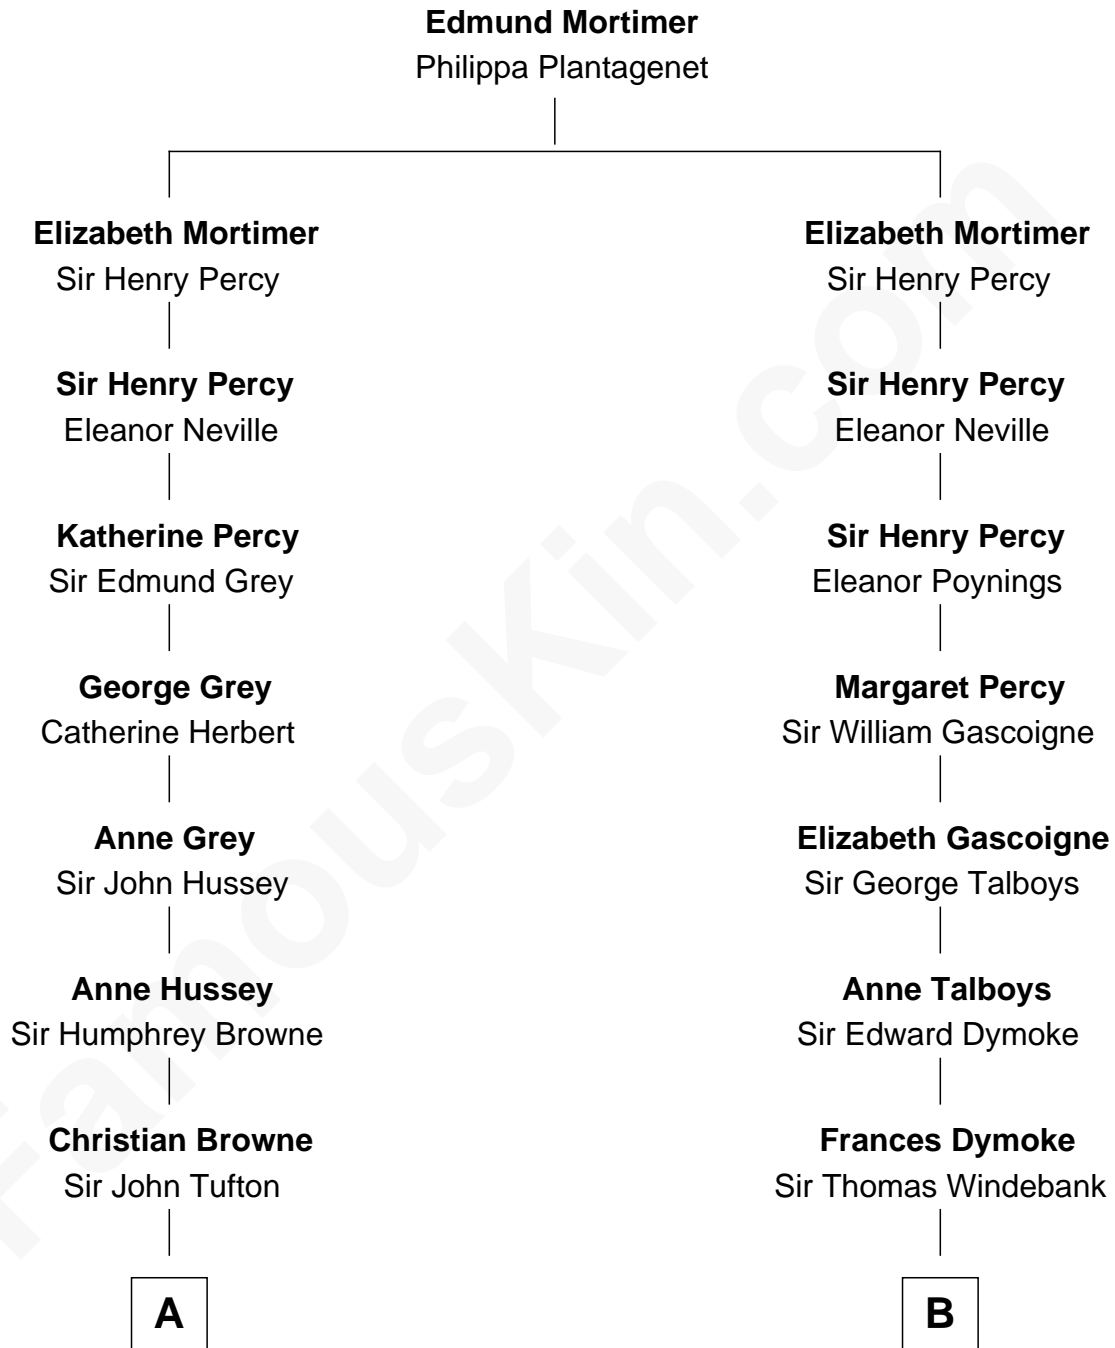

## Relationship Chart of

### Cara Delevingne

*Fashion Model and Movie Actress*

12th cousin 8 times removed of

### Thomas Nelson

*Signer of the Declaration of Independence*

**C**

**Anne Margaret Faudel-Phillips**

John Vincent Sheffield

**Jane Armyne Sheffield**

Sir Jocelyn Edward Greville Stevens

**Pandora Anne Stevens**