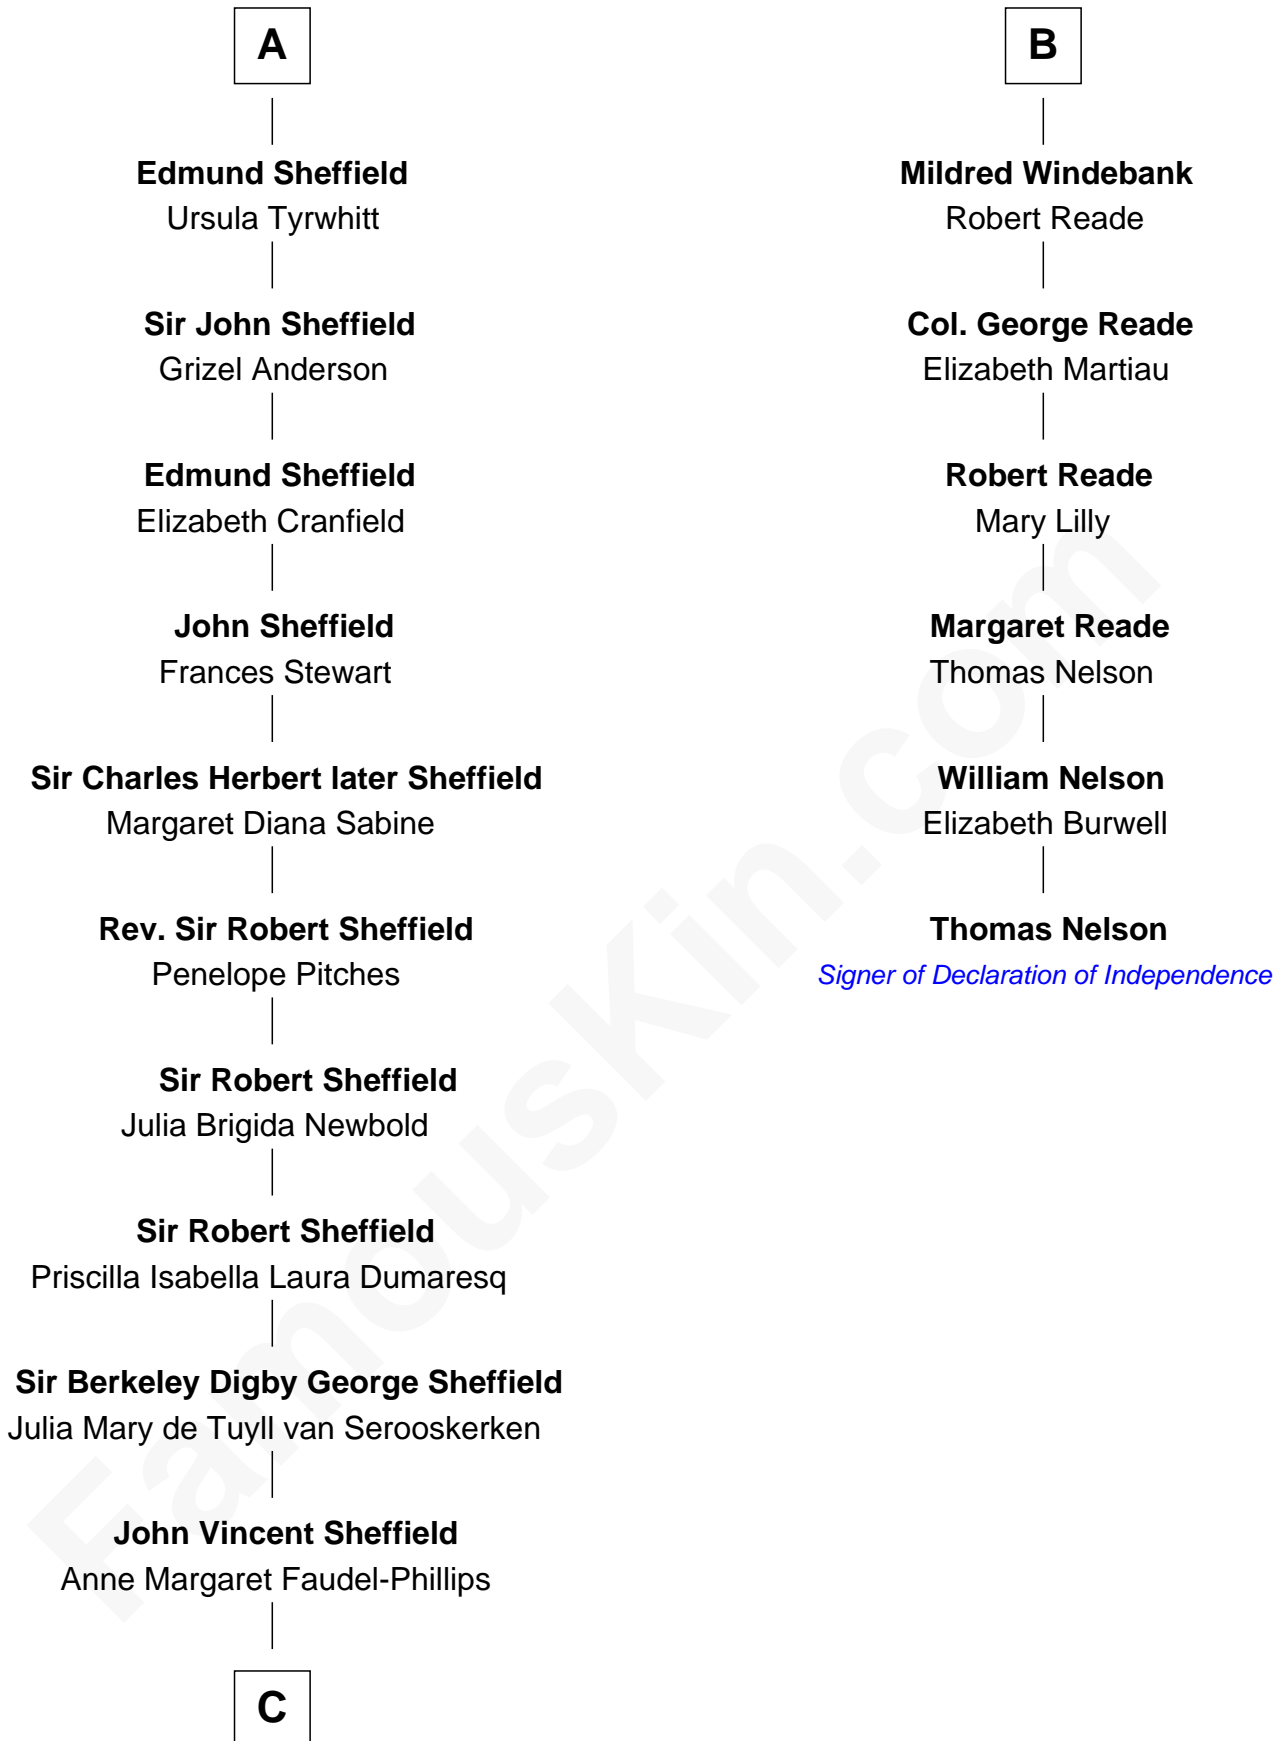

FamousKin.com

Relationship Chart of

Cara Delevingne

Fashion Model and Movie Actress

12th cousin 7 times removed of

Thomas Nelson

Signer of the Declaration of Independence

C

—
Jane Armyne Sheffield

Sir Jocelyn Edward Greville Stevens

—
Pandora Anne Stevens

Charles Hamar Delevingne

—
Cara Delevingne

Model and Actress

FamousKin.com