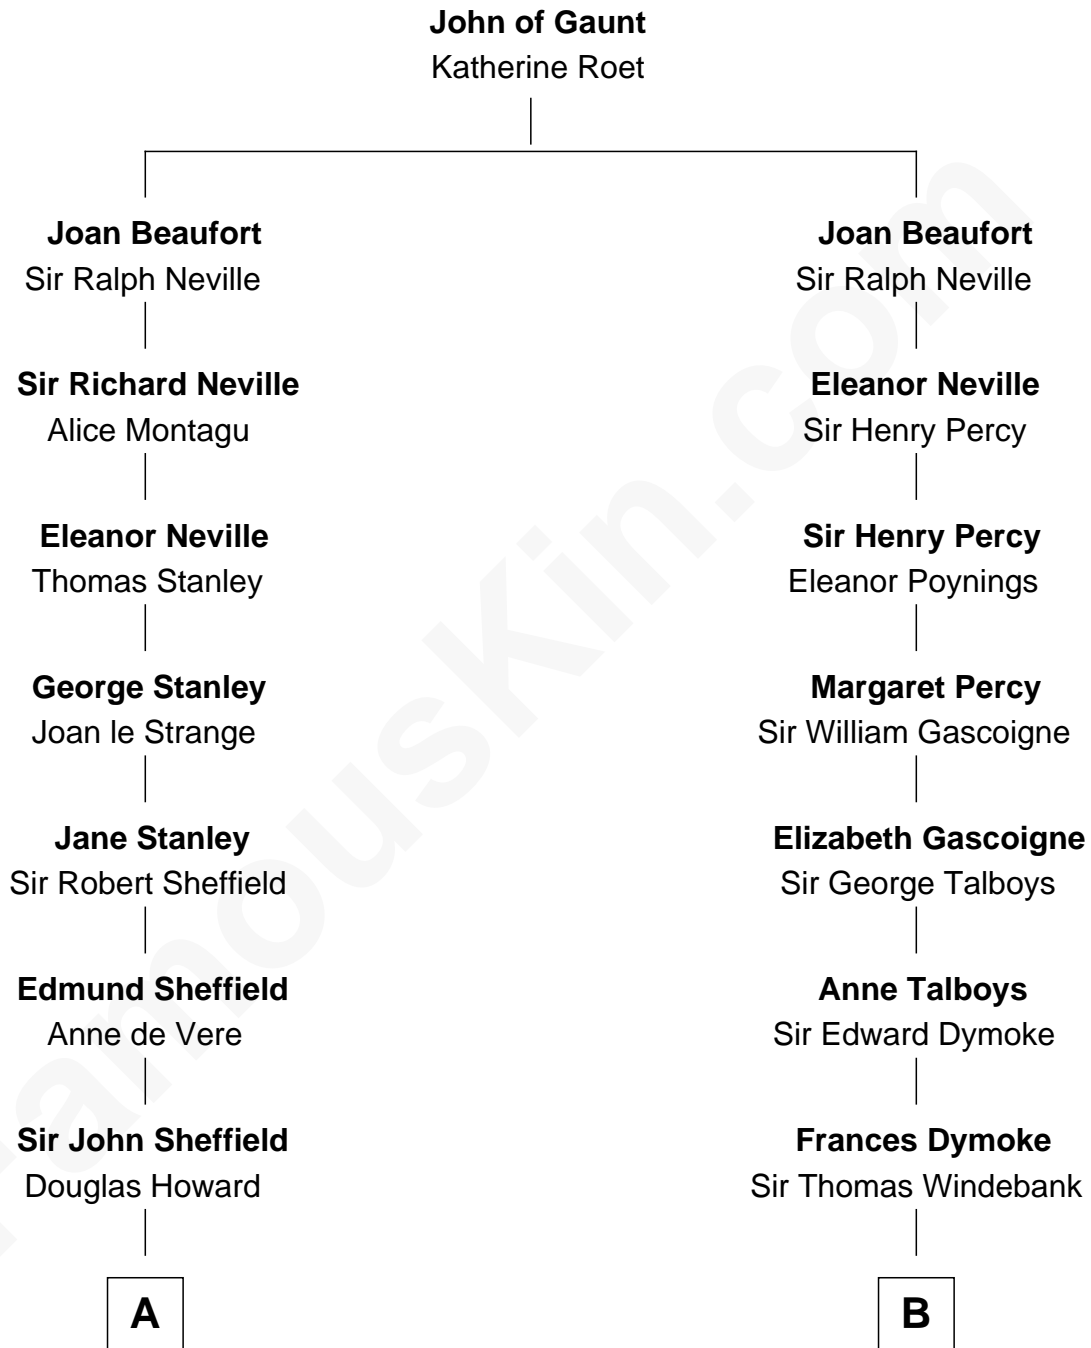

FamousKin.com

Relationship Chart of

Cara Delevingne

Fashion Model and Movie Actress

12th cousin 7 times removed of

Thomas Nelson

Signer of the Declaration of Independence

C

—
Jane Armyne Sheffield

Sir Jocelyn Edward Greville Stevens

—
Pandora Anne Stevens

Charles Hamar Delevingne

—
Cara Delevingne

Model and Actress

FamousKin.com