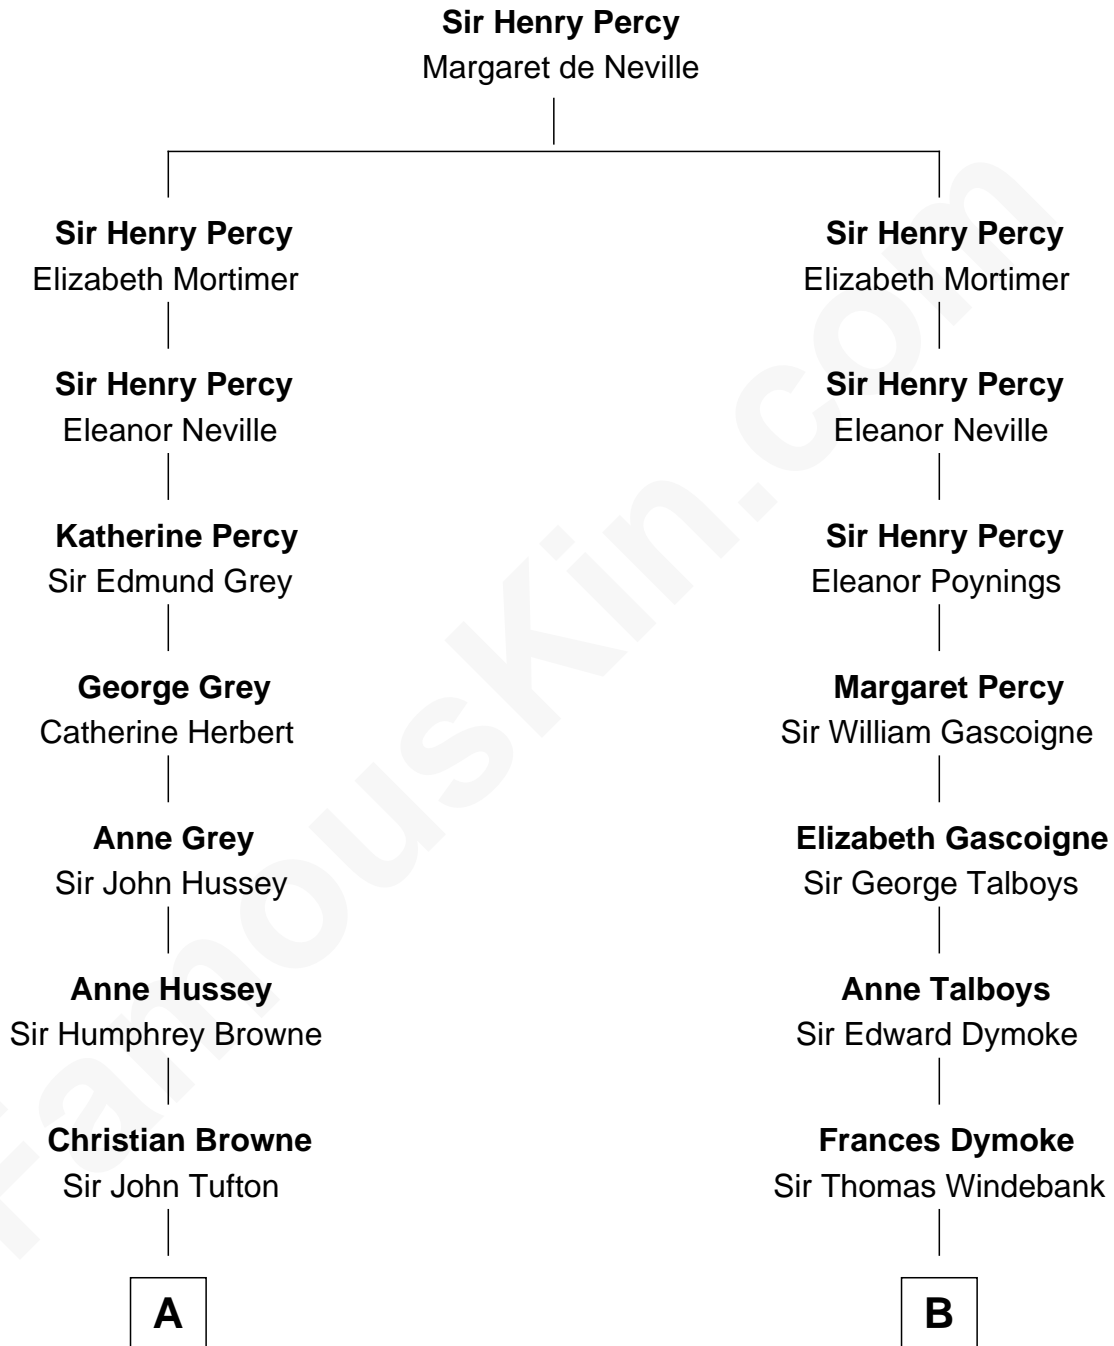

FamousKin.com

Relationship Chart of

Cara Delevingne

Fashion Model and Movie Actress

12th cousin 8 times removed of

Thomas Nelson

Signer of the Declaration of Independence

C

Anne Margaret Faudel-Phillips

John Vincent Sheffield

Jane Armyne Sheffield

Sir Jocelyn Edward Greville Stevens

Pandora Anne Stevens

Charles Hamar Delevingne

Cara Delevingne

Model and Actress