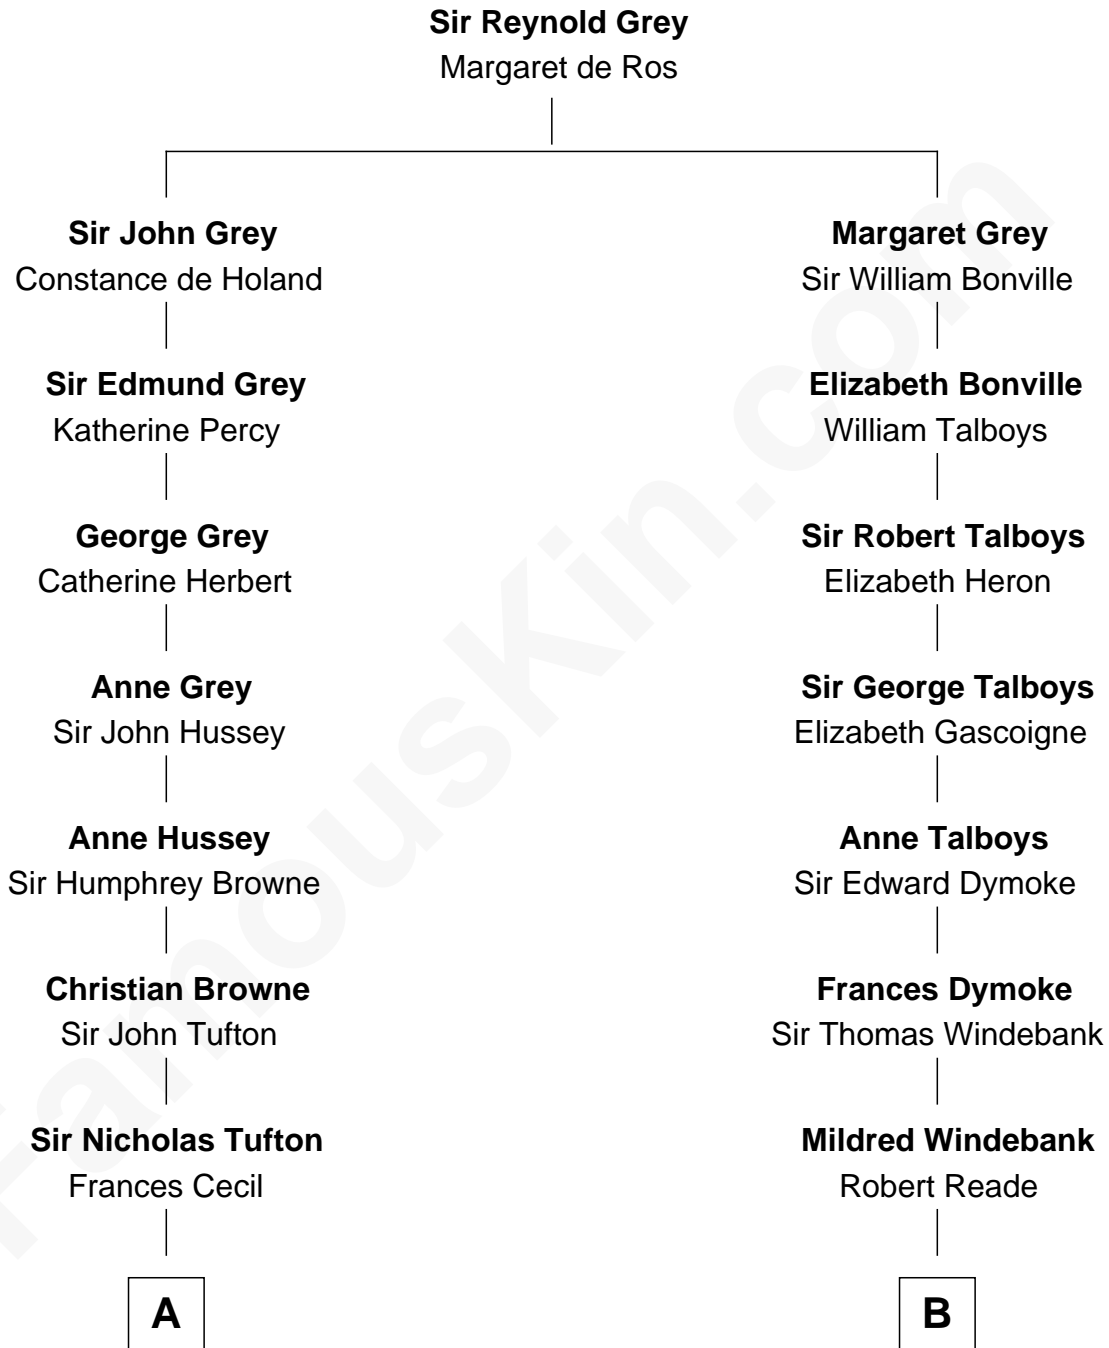

FamousKin.com

Relationship Chart of

Cara Delevingne

Fashion Model and Movie Actress

11th cousin 8 times removed of

Thomas Nelson

Signer of the Declaration of Independence

C

Jane Armyne Sheffield

Sir Jocelyn Edward Greville Stevens

Pandora Anne Stevens

Charles Hamar Delevingne

Cara Delevingne

Model and Actress

FamousKin.com