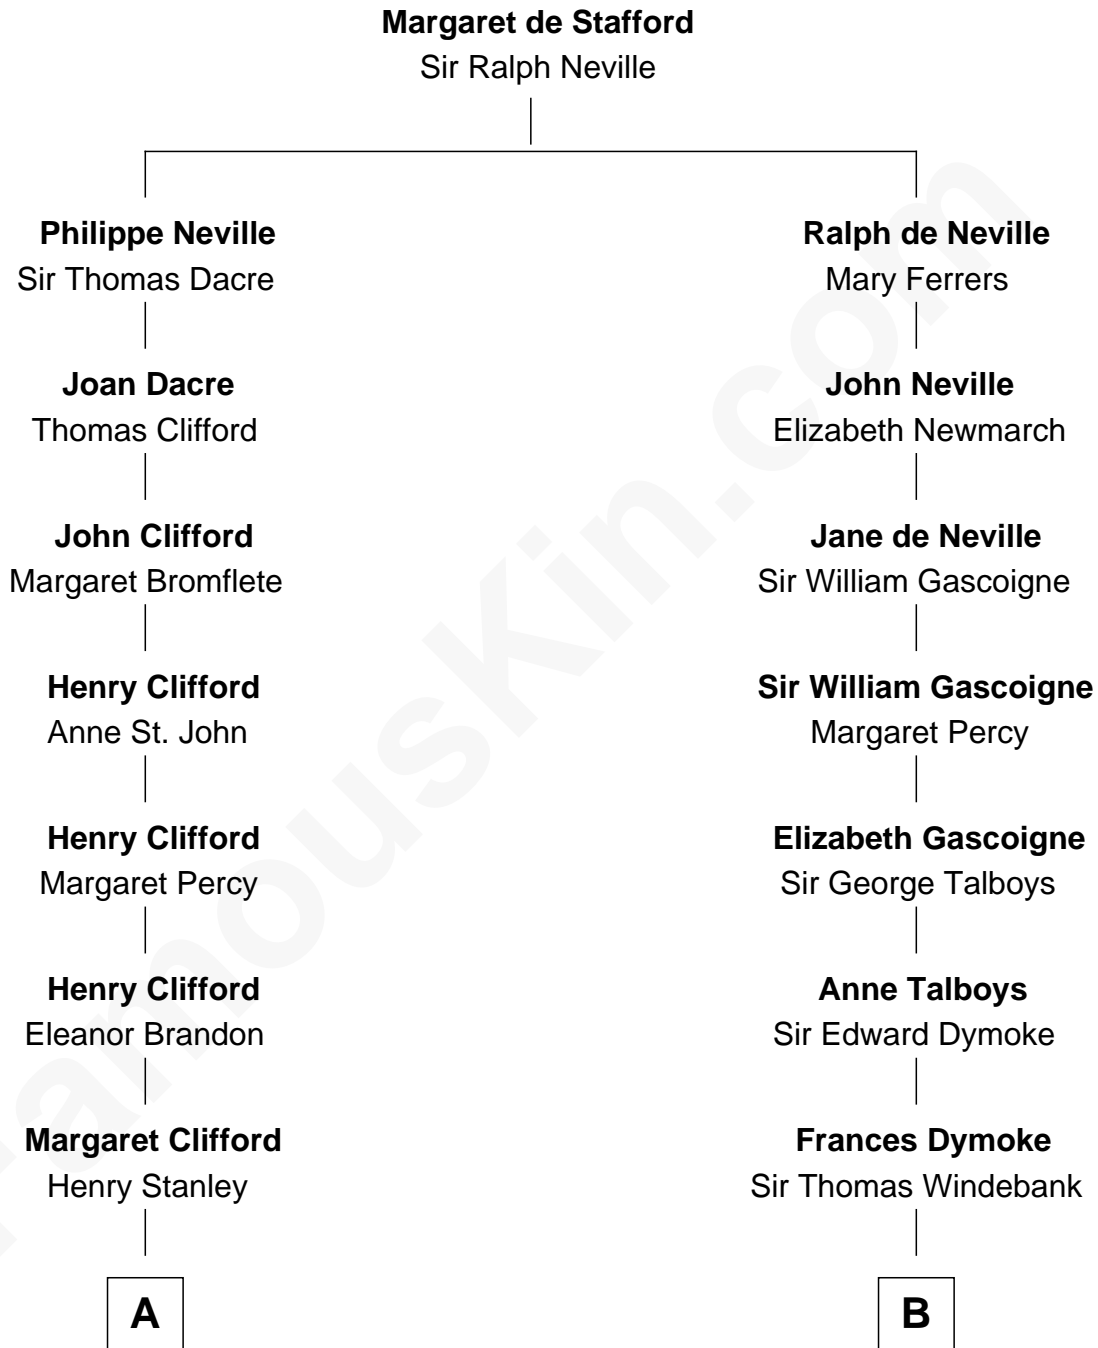

FamousKin.com

Relationship Chart of

Cara Delevingne

Fashion Model and Movie Actress

12th cousin 9 times removed of

Thomas Nelson

Signer of the Declaration of Independence

C

Armyne Evelyne Gordon
Sir Lionel Lawson Faudel-Phillips

Anne Margaret Faudel-Phillips
John Vincent Sheffield

Jane Armyne Sheffield
Sir Jocelyn Edward Greville Stevens

Pandora Anne Stevens
Charles Hamar Delevingne

Cara Delevingne
Model and Actress

FamousKin.com