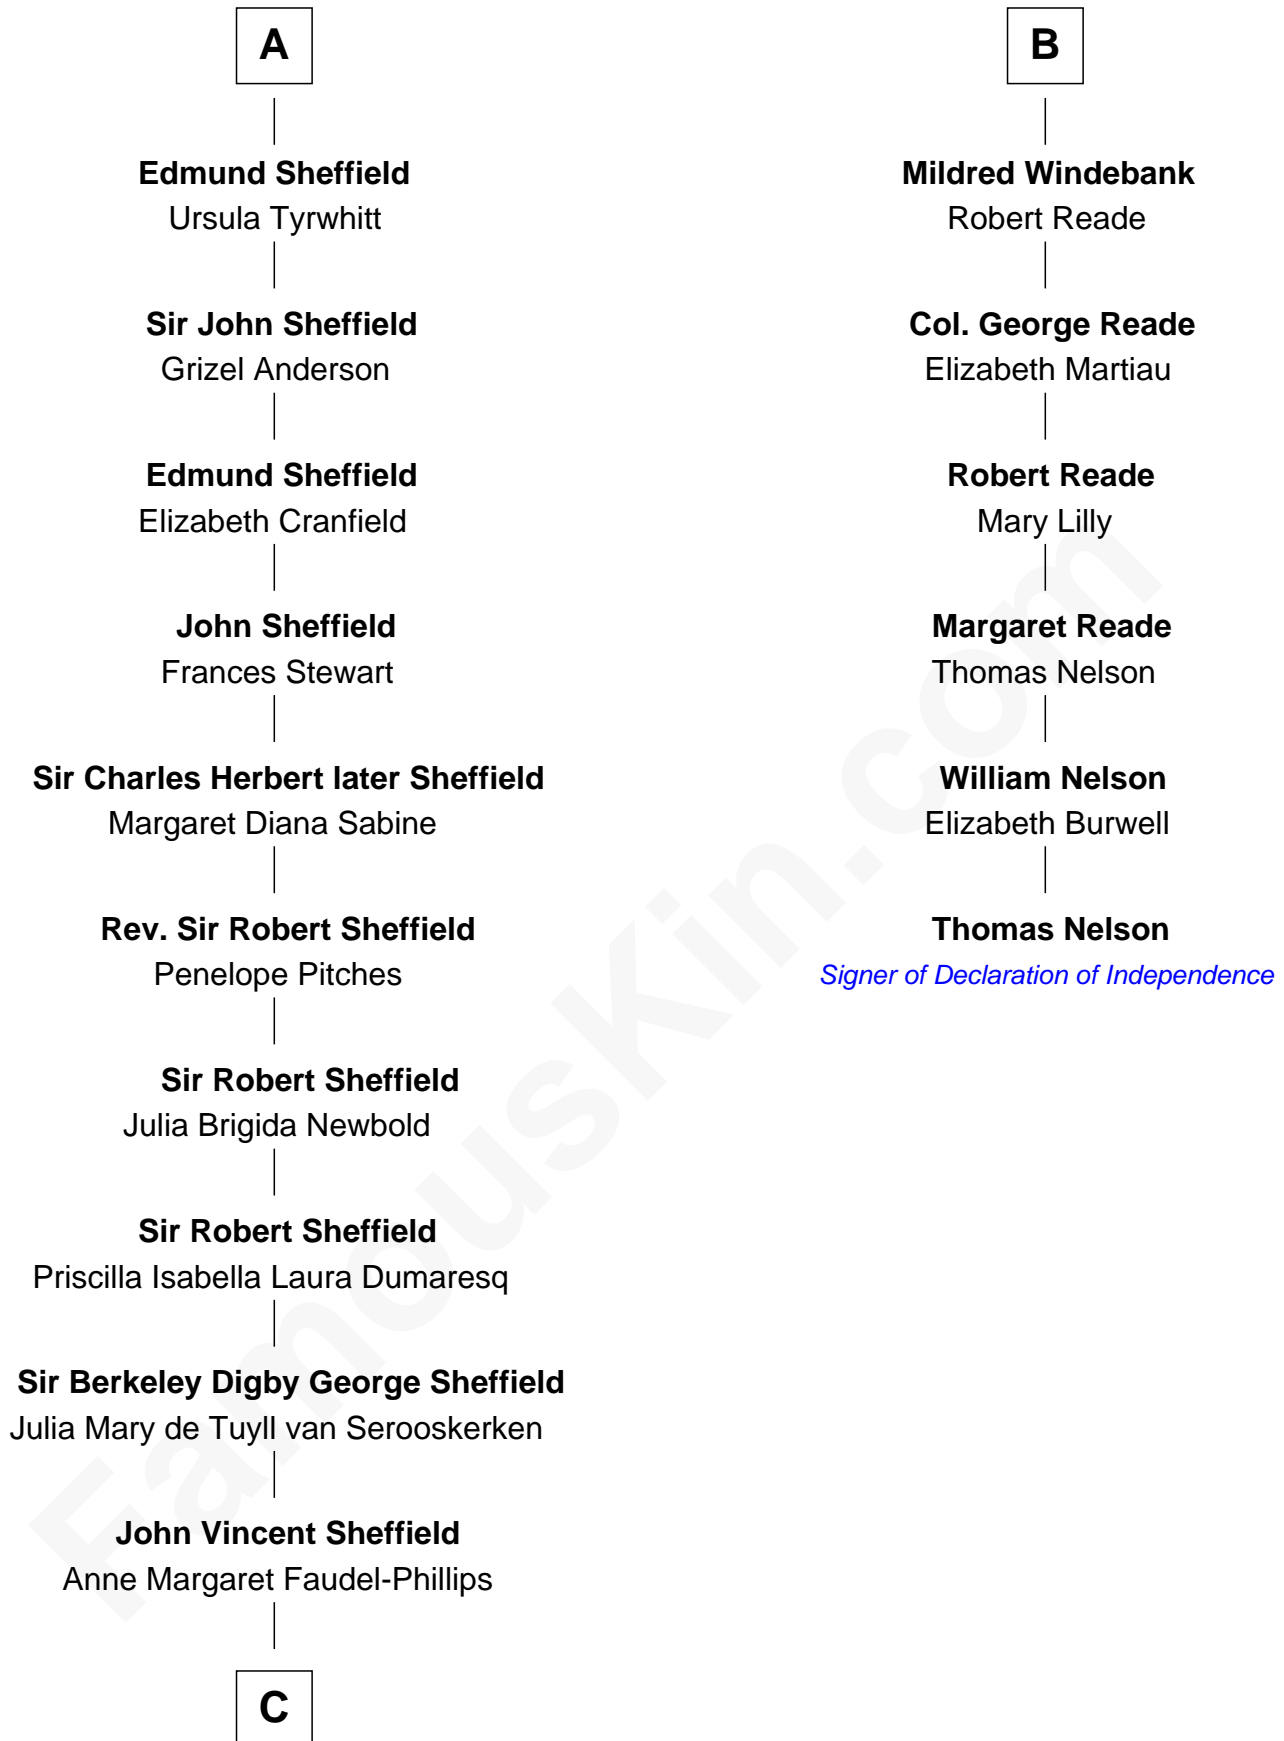

## Relationship Chart of

### Cara Delevingne

*Fashion Model and Movie Actress*

**12th cousin 7 times removed of**

**Thomas Nelson**

*Signer of the Declaration of Independence*

**C**

—  
**Jane Armyne Sheffield**

Sir Jocelyn Edward Greville Stevens