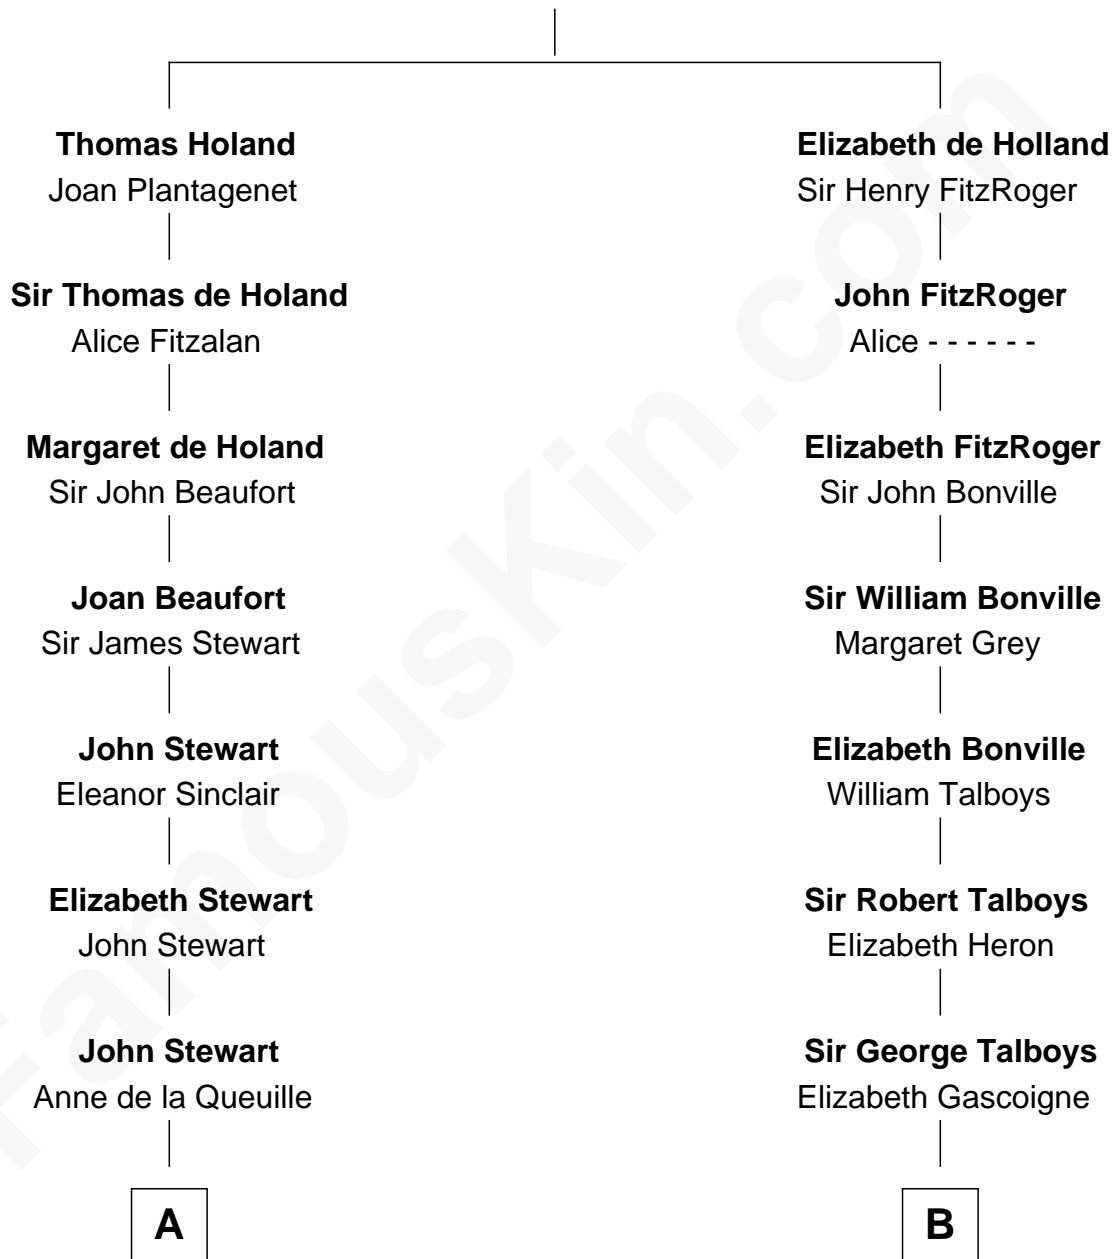

FamousKin.com

Relationship Chart of

Cara Delevingne

Fashion Model and Movie Actress

14th cousin 7 times removed of

Thomas Nelson

Signer of the Declaration of Independence

Sir Robert de Holland

Maude la Zouche

C

Armyne Evelyne Gordon
Sir Lionel Lawson Faudel-Phillips

Anne Margaret Faudel-Phillips
John Vincent Sheffield

Jane Armyne Sheffield
Sir Jocelyn Edward Greville Stevens

Pandora Anne Stevens
Charles Hamar Delevingne