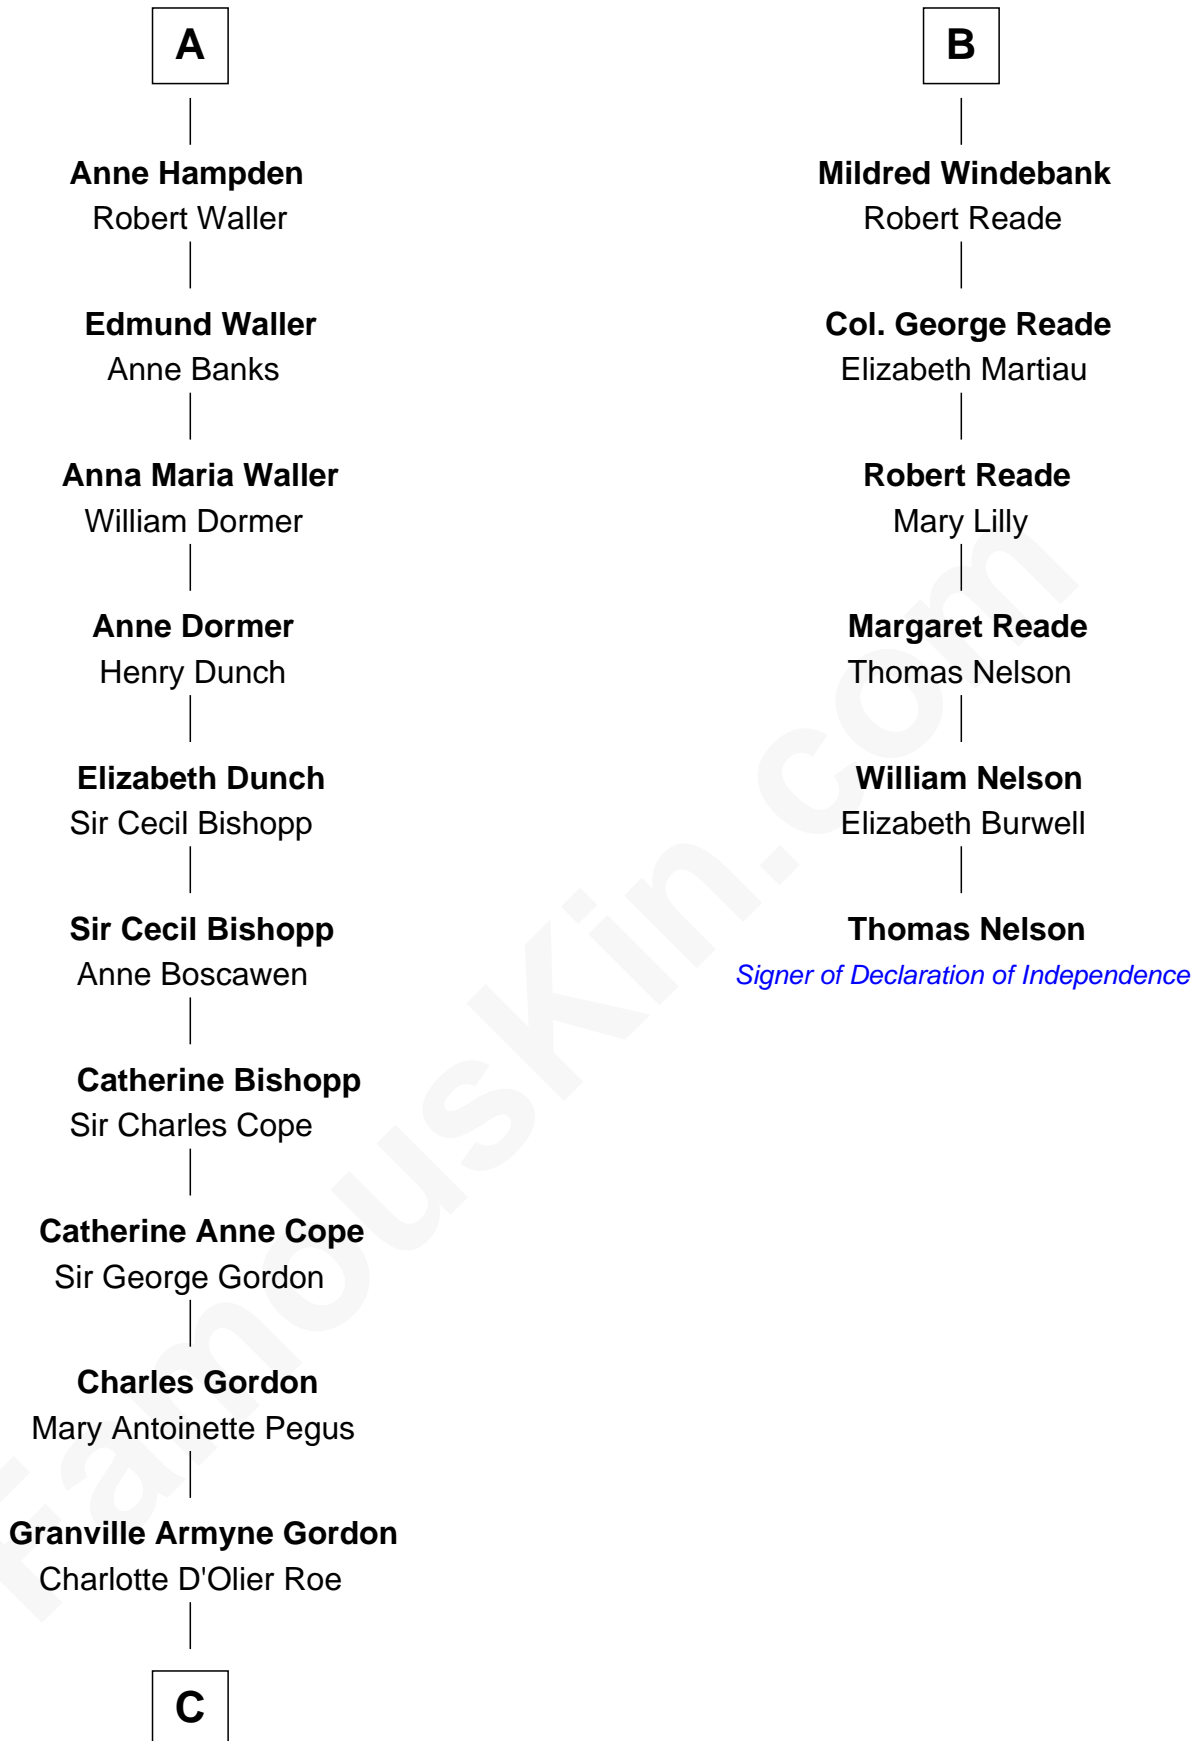

FamousKin.com

Relationship Chart of

Cara Delevingne

Fashion Model and Movie Actress

12th cousin 9 times removed of

Thomas Nelson

Signer of the Declaration of Independence

C

Armyne Evelyne Gordon
Sir Lionel Lawson Faudel-Phillips

Anne Margaret Faudel-Phillips
John Vincent Sheffield

Jane Armyne Sheffield
Sir Jocelyn Edward Greville Stevens

Pandora Anne Stevens
Charles Hamar Delevingne