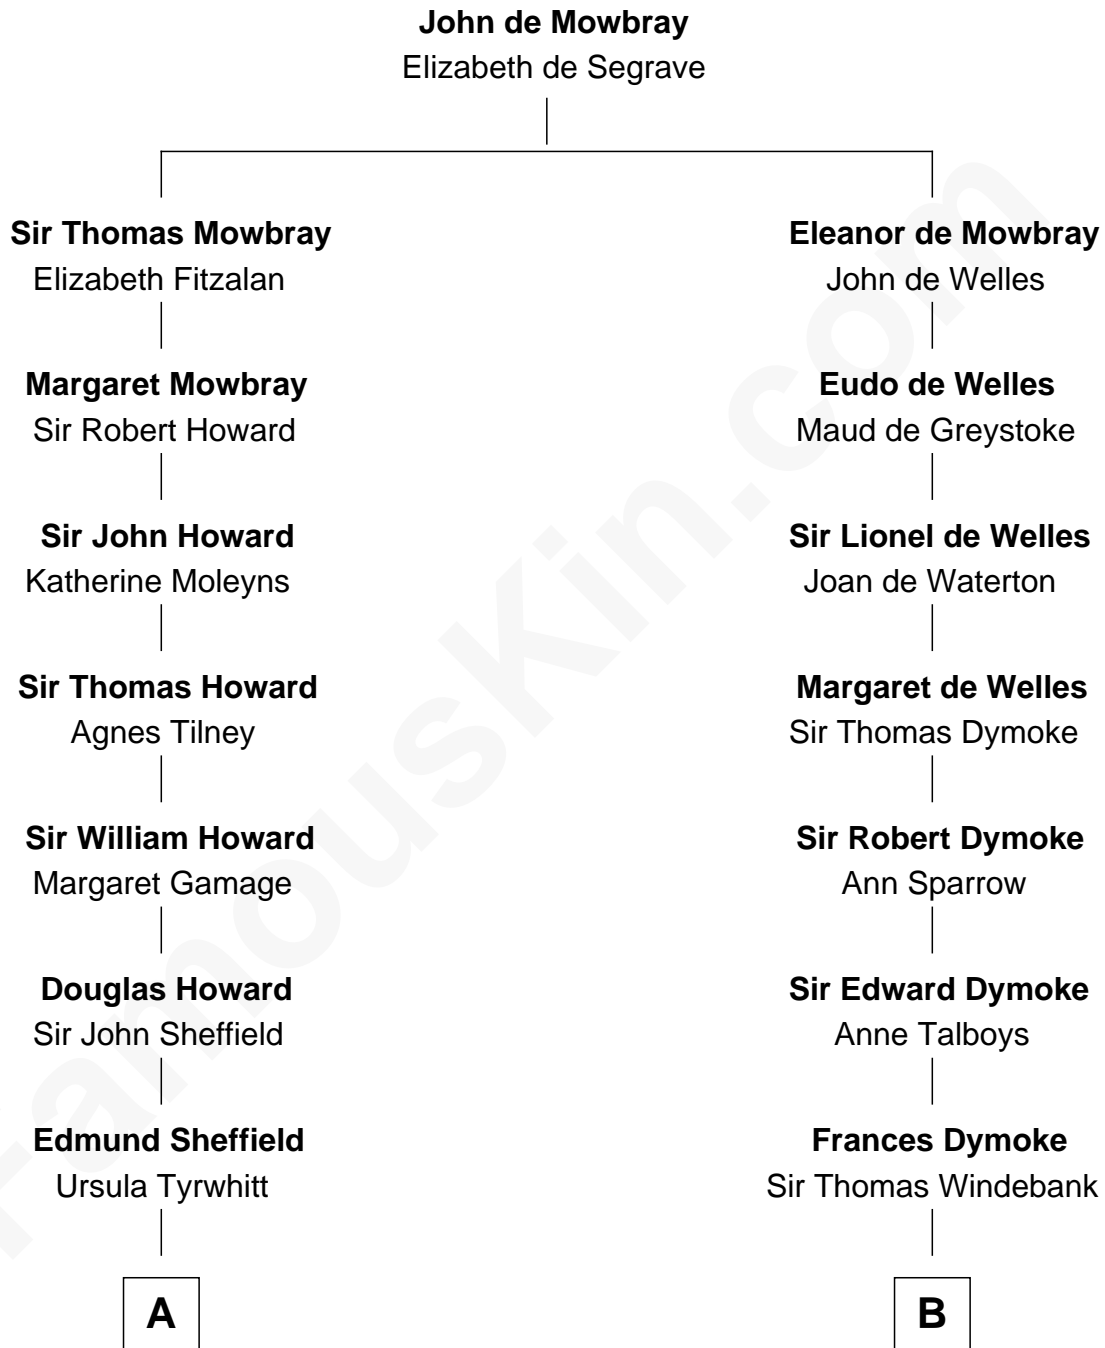

FamousKin.com

Relationship Chart of

Cara Delevingne

Fashion Model and Movie Actress

12th cousin 6 times removed of

Thomas Nelson

Signer of the Declaration of Independence

Pandora Anne Stevens
Charles Hamar Delevingne

Cara Delevingne
Model and Actress

FamousKin.com