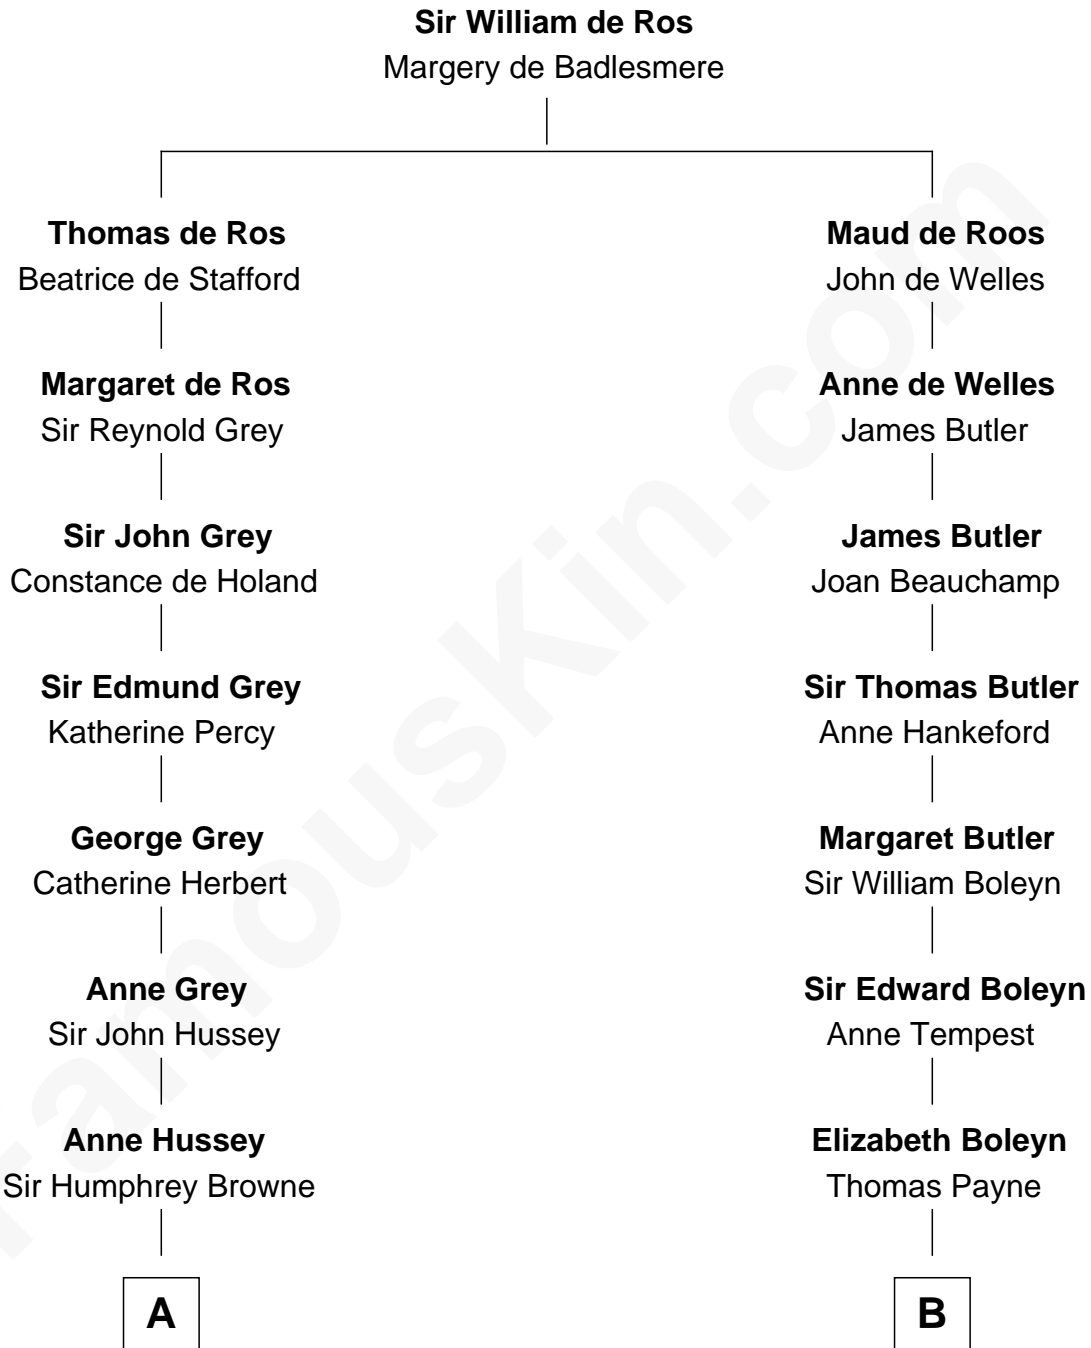

FamousKin.com

Relationship Chart of

Cara Delevingne

Fashion Model and Movie Actress

14th cousin 7 times removed of

William Floyd

Signer of the Declaration of Independence

C

—
Armyne Evelyne Gordon

Sir Lionel Lawson Faudel-Phillips

—
Anne Margaret Faudel-Phillips

John Vincent Sheffield

—
Jane Armyne Sheffield

Sir Jocelyn Edward Greville Stevens

—
Pandora Anne Stevens

Charles Hamar Delevingne