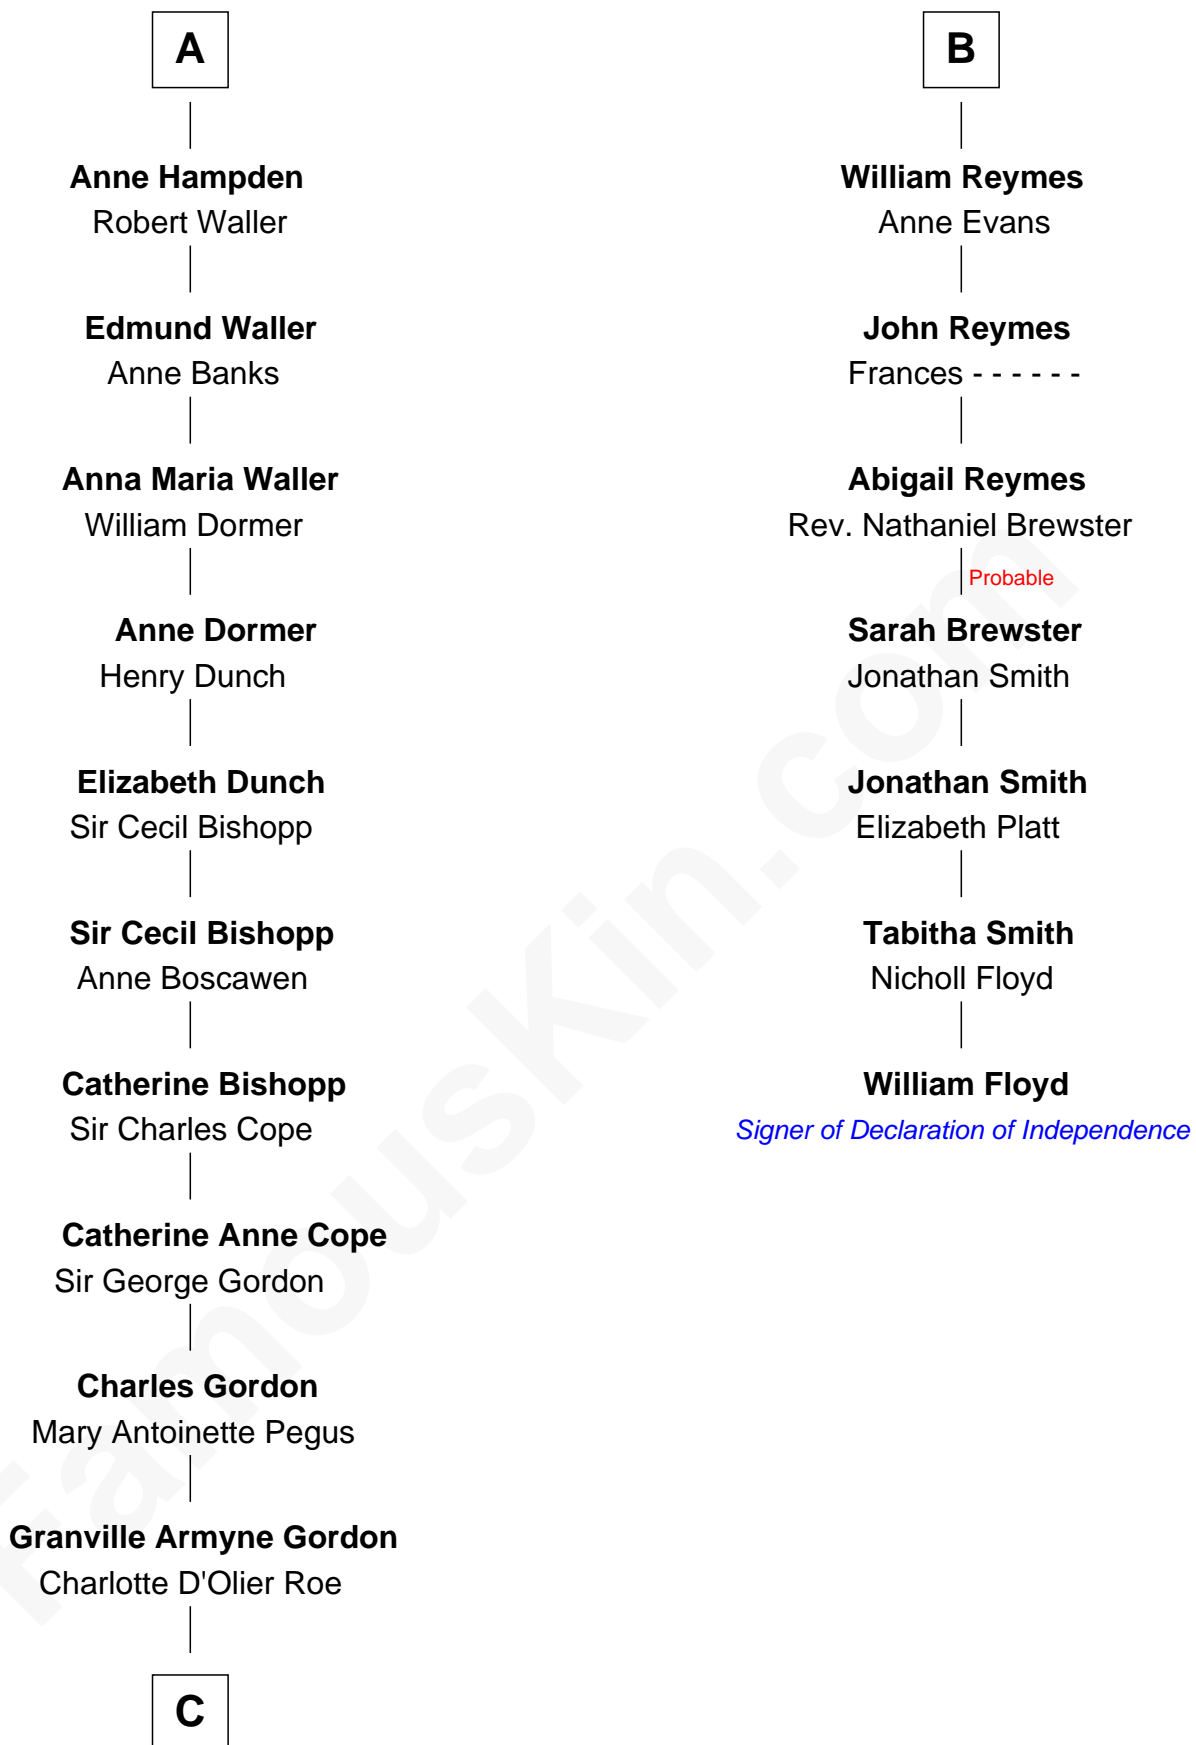

FamousKin.com

Relationship Chart of

Cara Delevingne

Fashion Model and Movie Actress

13th cousin 8 times removed of

William Floyd

Signer of the Declaration of Independence

John de Welles

Anne de Welles

James Butler

James Butler

Joan Beauchamp

Sir Thomas Butler

Anne Hankeford

Margaret Butler

Sir William Boleyn

Sir Edward Boleyn

Anne Tempest

Elizabeth Boleyn

Thomas Payne

Mary Payne

William Reymes

B

C

—
Armyne Evelyne Gordon

Sir Lionel Lawson Faudel-Phillips

—
Anne Margaret Faudel-Phillips

John Vincent Sheffield

—
Jane Armyne Sheffield

Sir Jocelyn Edward Greville Stevens

—
Pandora Anne Stevens

Charles Hamar Delevingne