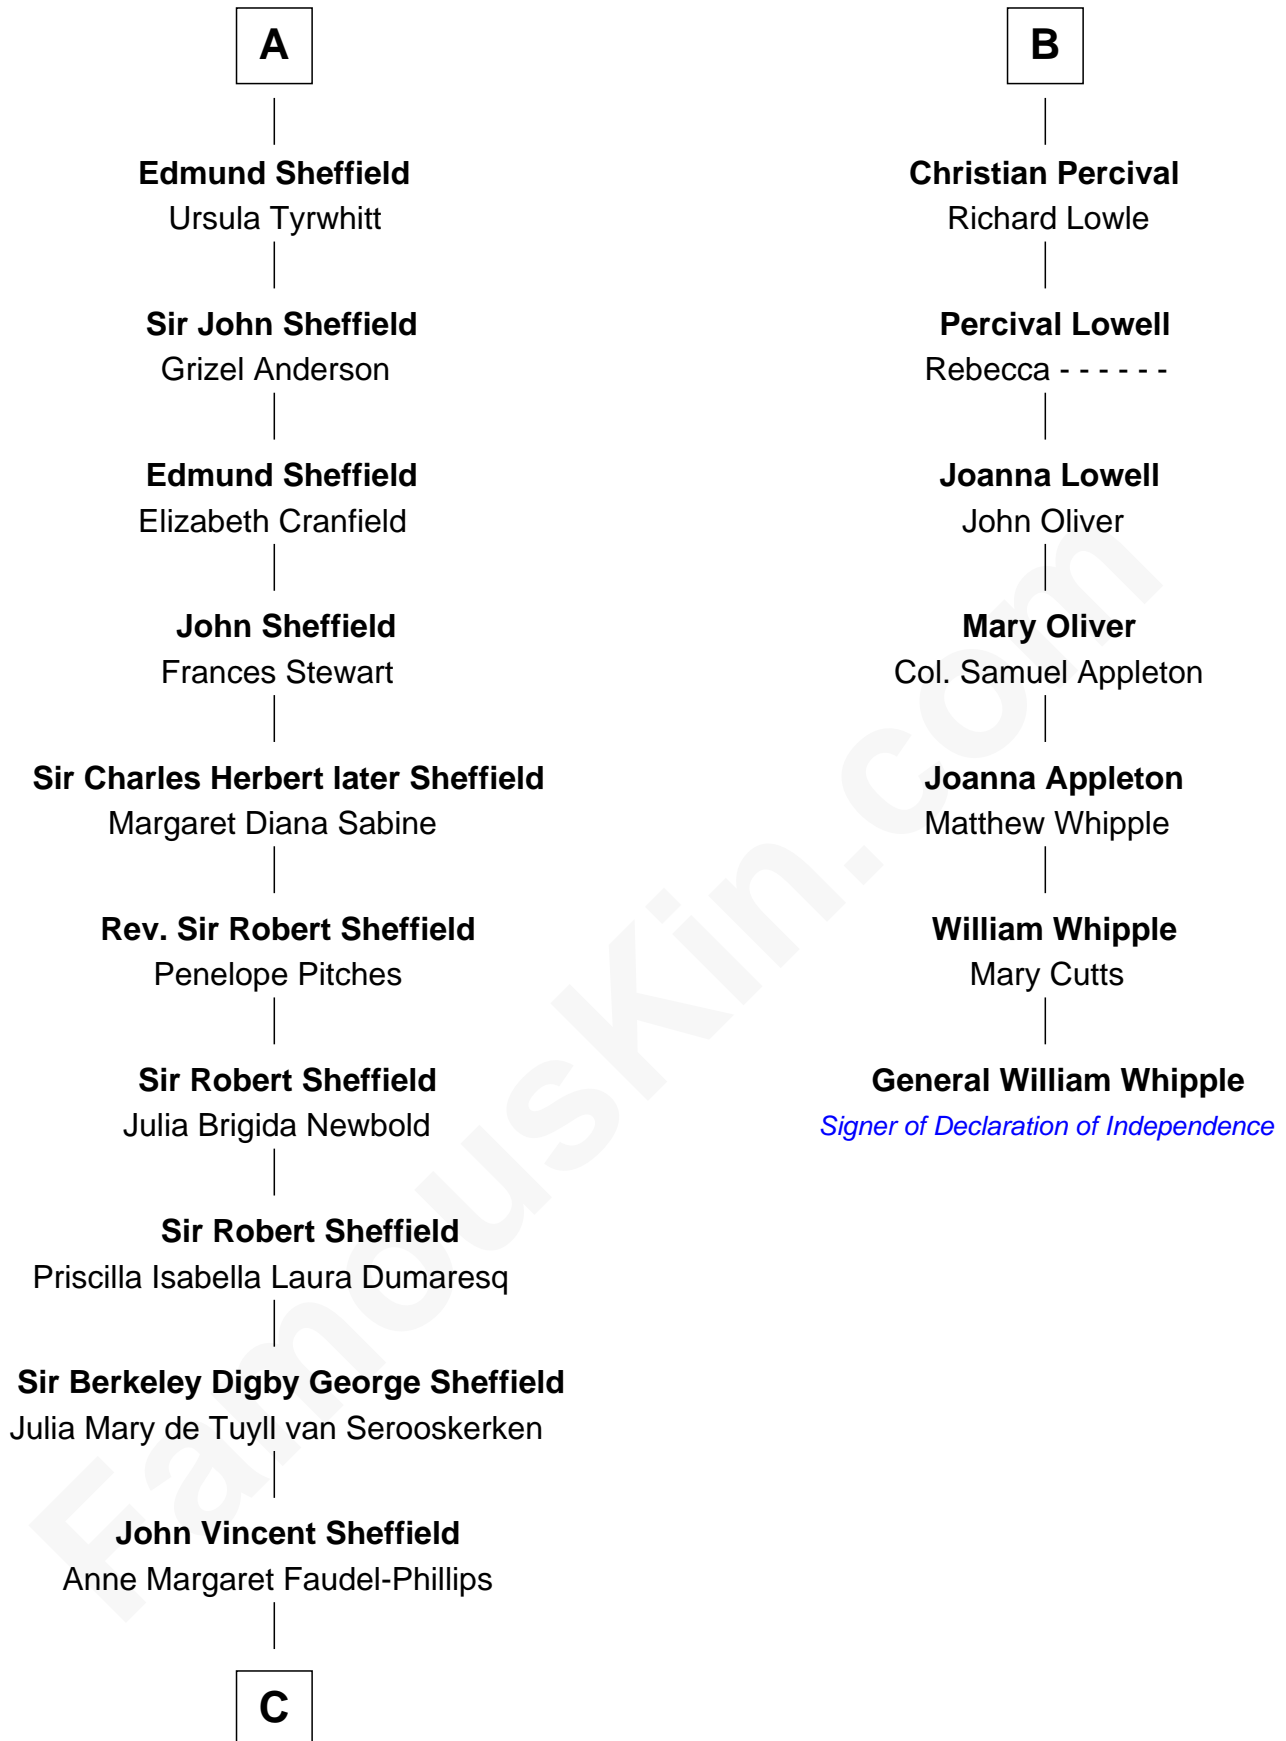

FamousKin.com

Relationship Chart of

Cara Delevingne

Fashion Model and Movie Actress

13th cousin 6 times removed of

General William Whipple

Signer of the Declaration of Independence

Sir Hugh de Courtenay

Margaret de Bohun

C

—
Jane Armyne Sheffield

Sir Jocelyn Edward Greville Stevens

—
Pandora Anne Stevens

Charles Hamar Delevingne

—
Cara Delevingne

Model and Actress