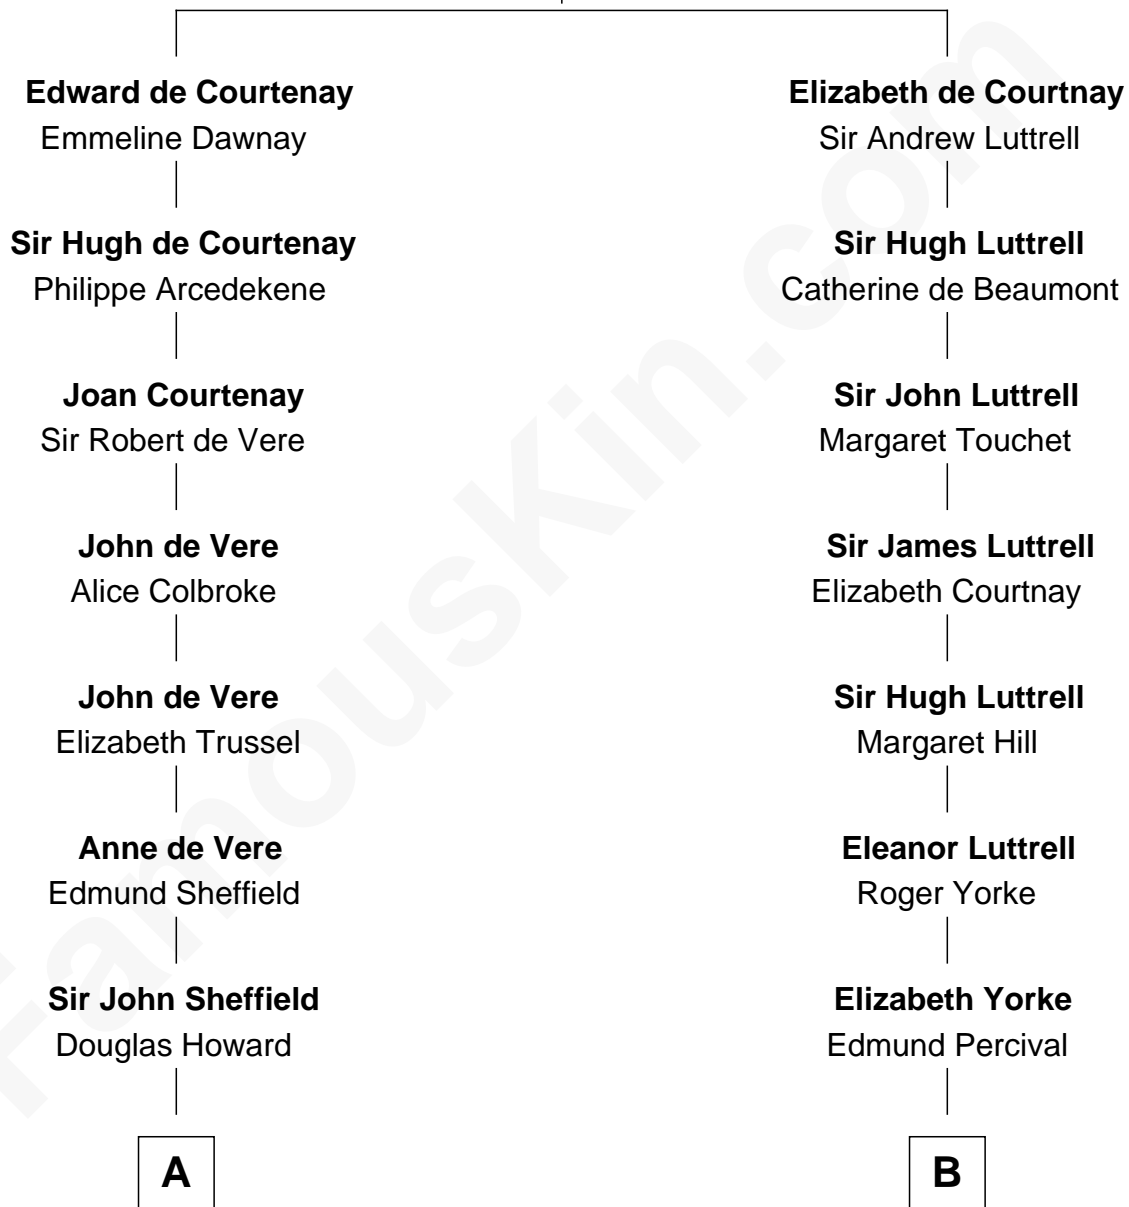

FamousKin.com

Relationship Chart of

Cara Delevingne

Fashion Model and Movie Actress

13th cousin 6 times removed of

General William Whipple

Signer of the Declaration of Independence

Sir Hugh de Courtenay

Margaret de Bohun

C

—
Jane Armyne Sheffield

Sir Jocelyn Edward Greville Stevens

—
Pandora Anne Stevens

Charles Hamar Delevingne

—
Cara Delevingne

Model and Actress