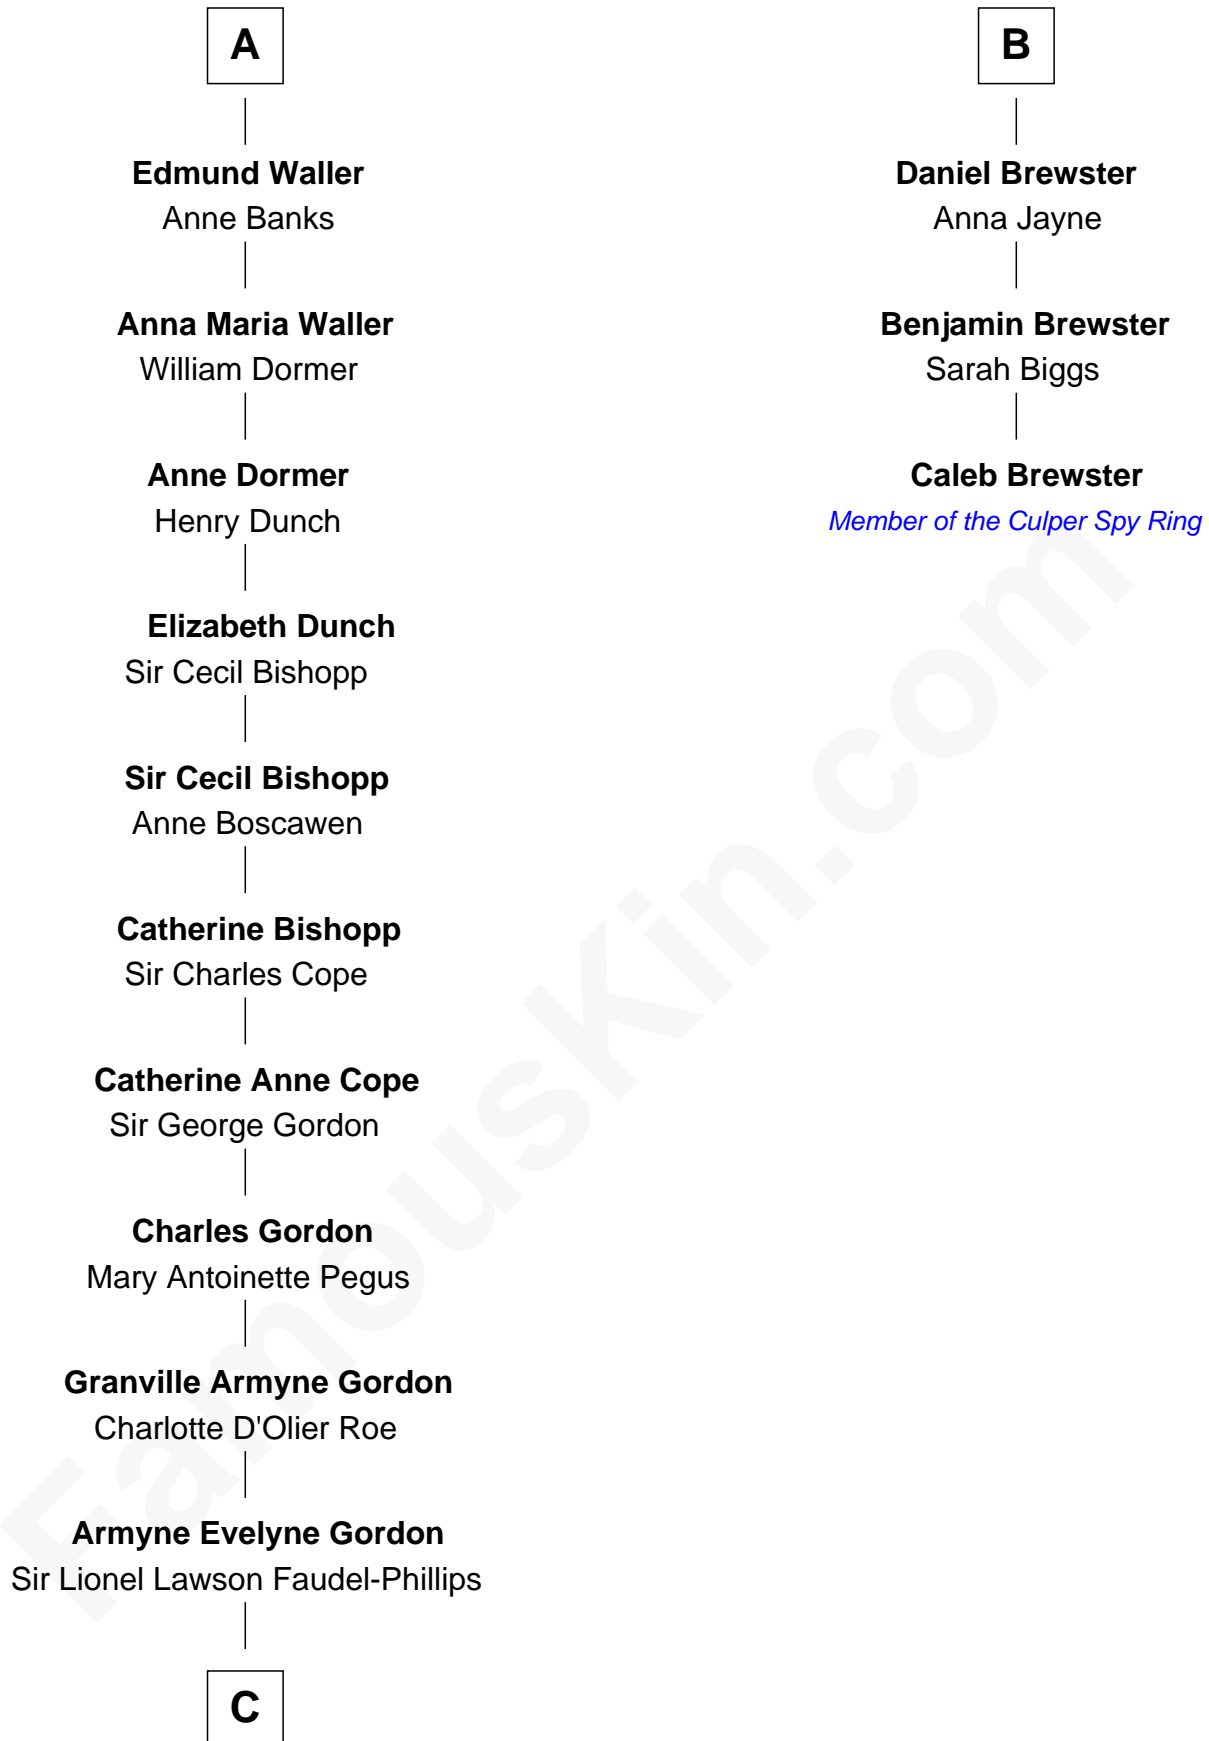

FamousKin.com

Relationship Chart of

Cara Delevingne

Fashion Model and Movie Actress

9th cousin 11 times removed of

Caleb Brewster

Member of the Culper Spy Ring during the American Revolution

C

Anne Margaret Faudel-Phillips

John Vincent Sheffield

Jane Armyne Sheffield

Sir Jocelyn Edward Greville Stevens

Pandora Anne Stevens

Charles Hamar Delevingne

Cara Delevingne

Model and Actress