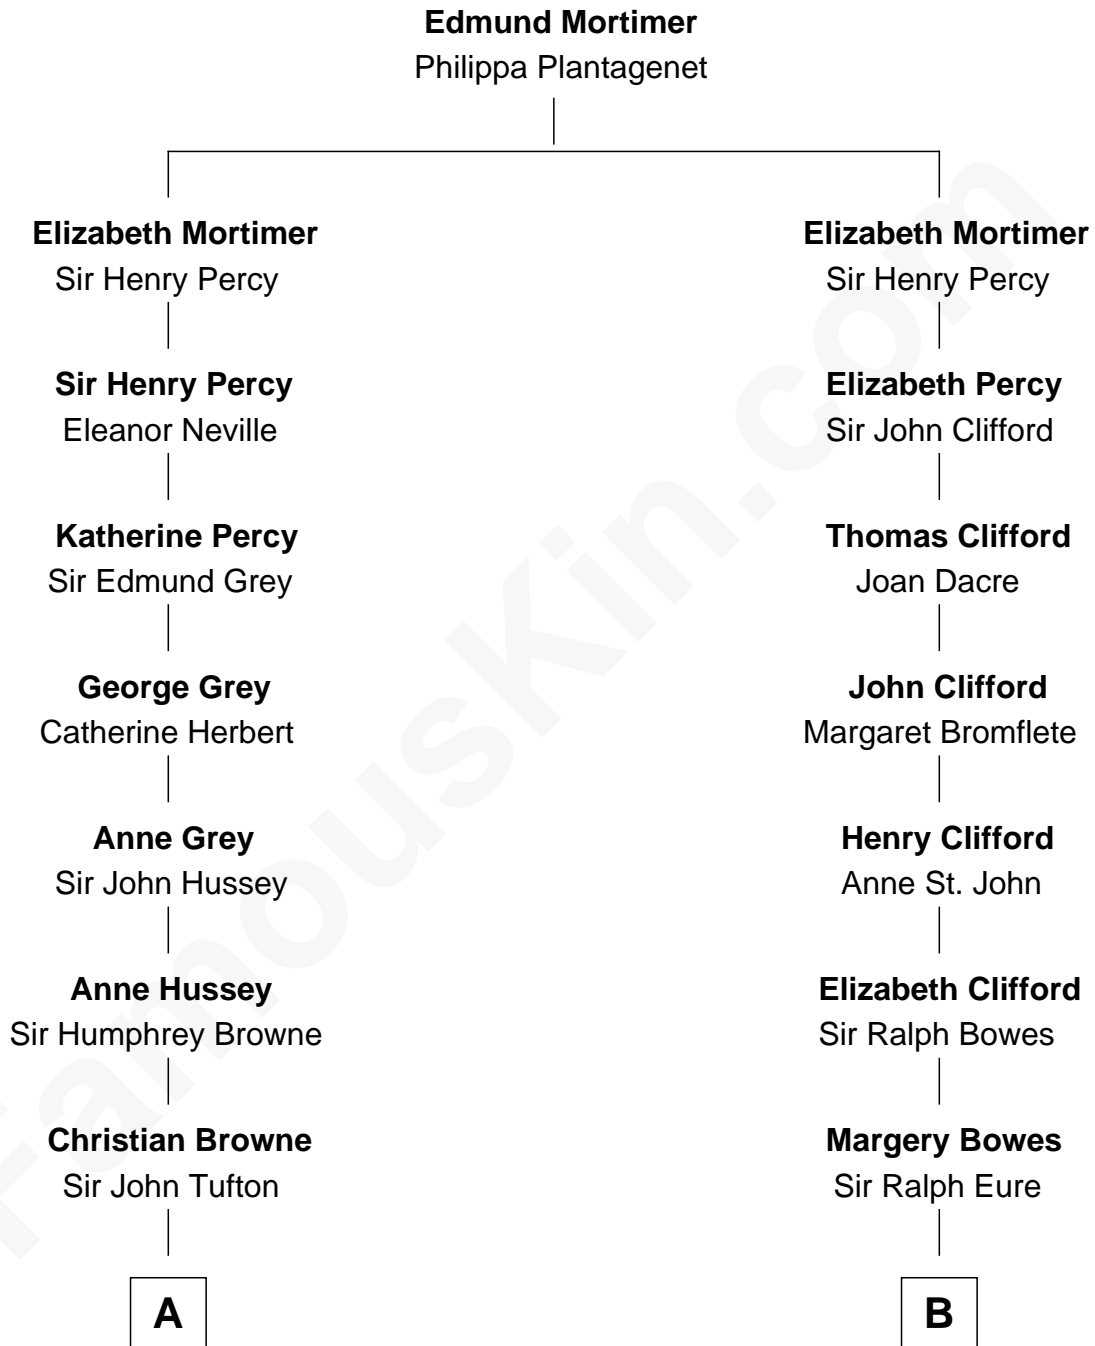

FamousKin.com

Relationship Chart of

Cara Delevingne

Fashion Model and Movie Actress

19th cousin 1 time removed of

Sandra Day O'Connor

First Female U.S. Supreme Court Justice

C

Anne Margaret Faudel-Phillips

John Vincent Sheffield

Jane Armyne Sheffield

Sir Jocelyn Edward Greville Stevens

Pandora Anne Stevens

Charles Hamar Delevingne

Cara Delevingne

Model and Actress