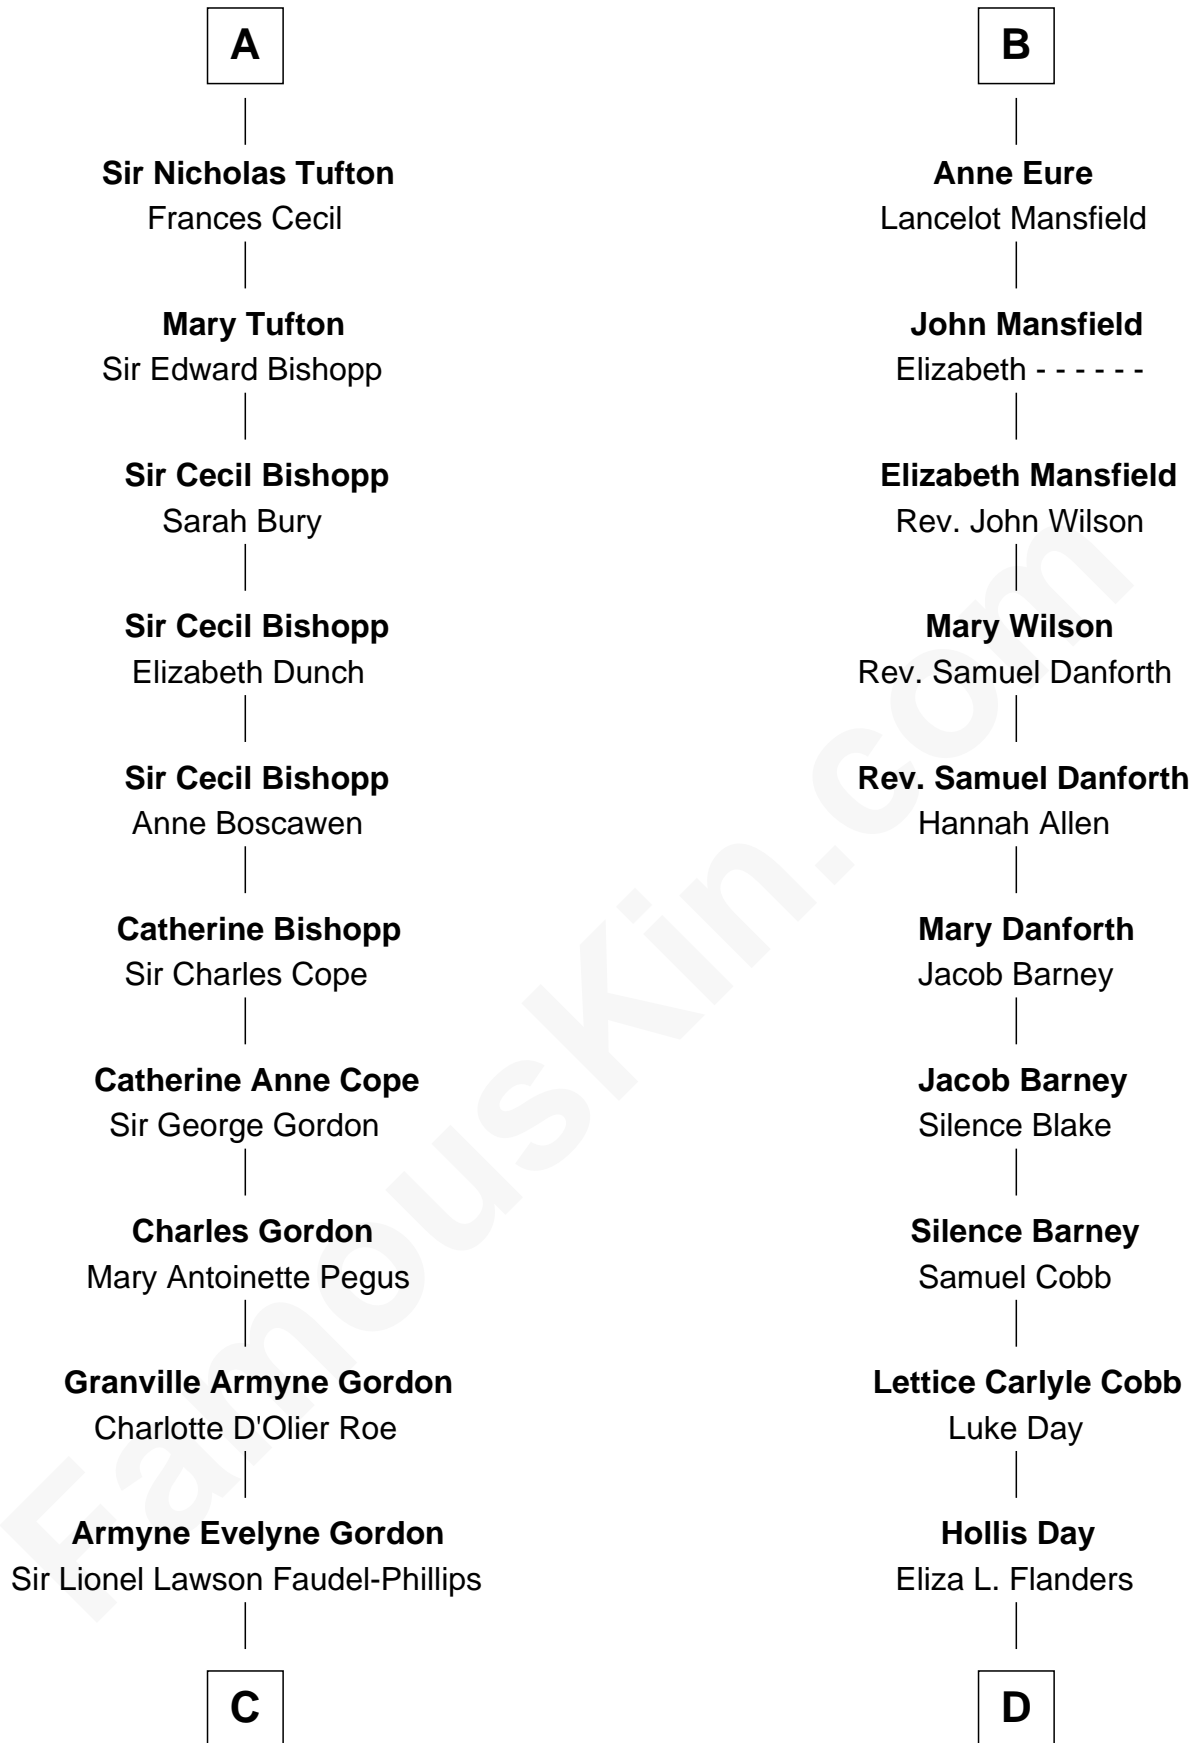

FamousKin.com

Relationship Chart of

Cara Delevingne

Fashion Model and Movie Actress

19th cousin 1 time removed of

Sandra Day O'Connor

First Female U.S. Supreme Court Justice

C

Anne Margaret Faudel-Phillips

John Vincent Sheffield

Jane Armyne Sheffield

Sir Jocelyn Edward Greville Stevens

Pandora Anne Stevens

Charles Hamar Delevingne

Cara Delevingne

Model and Actress