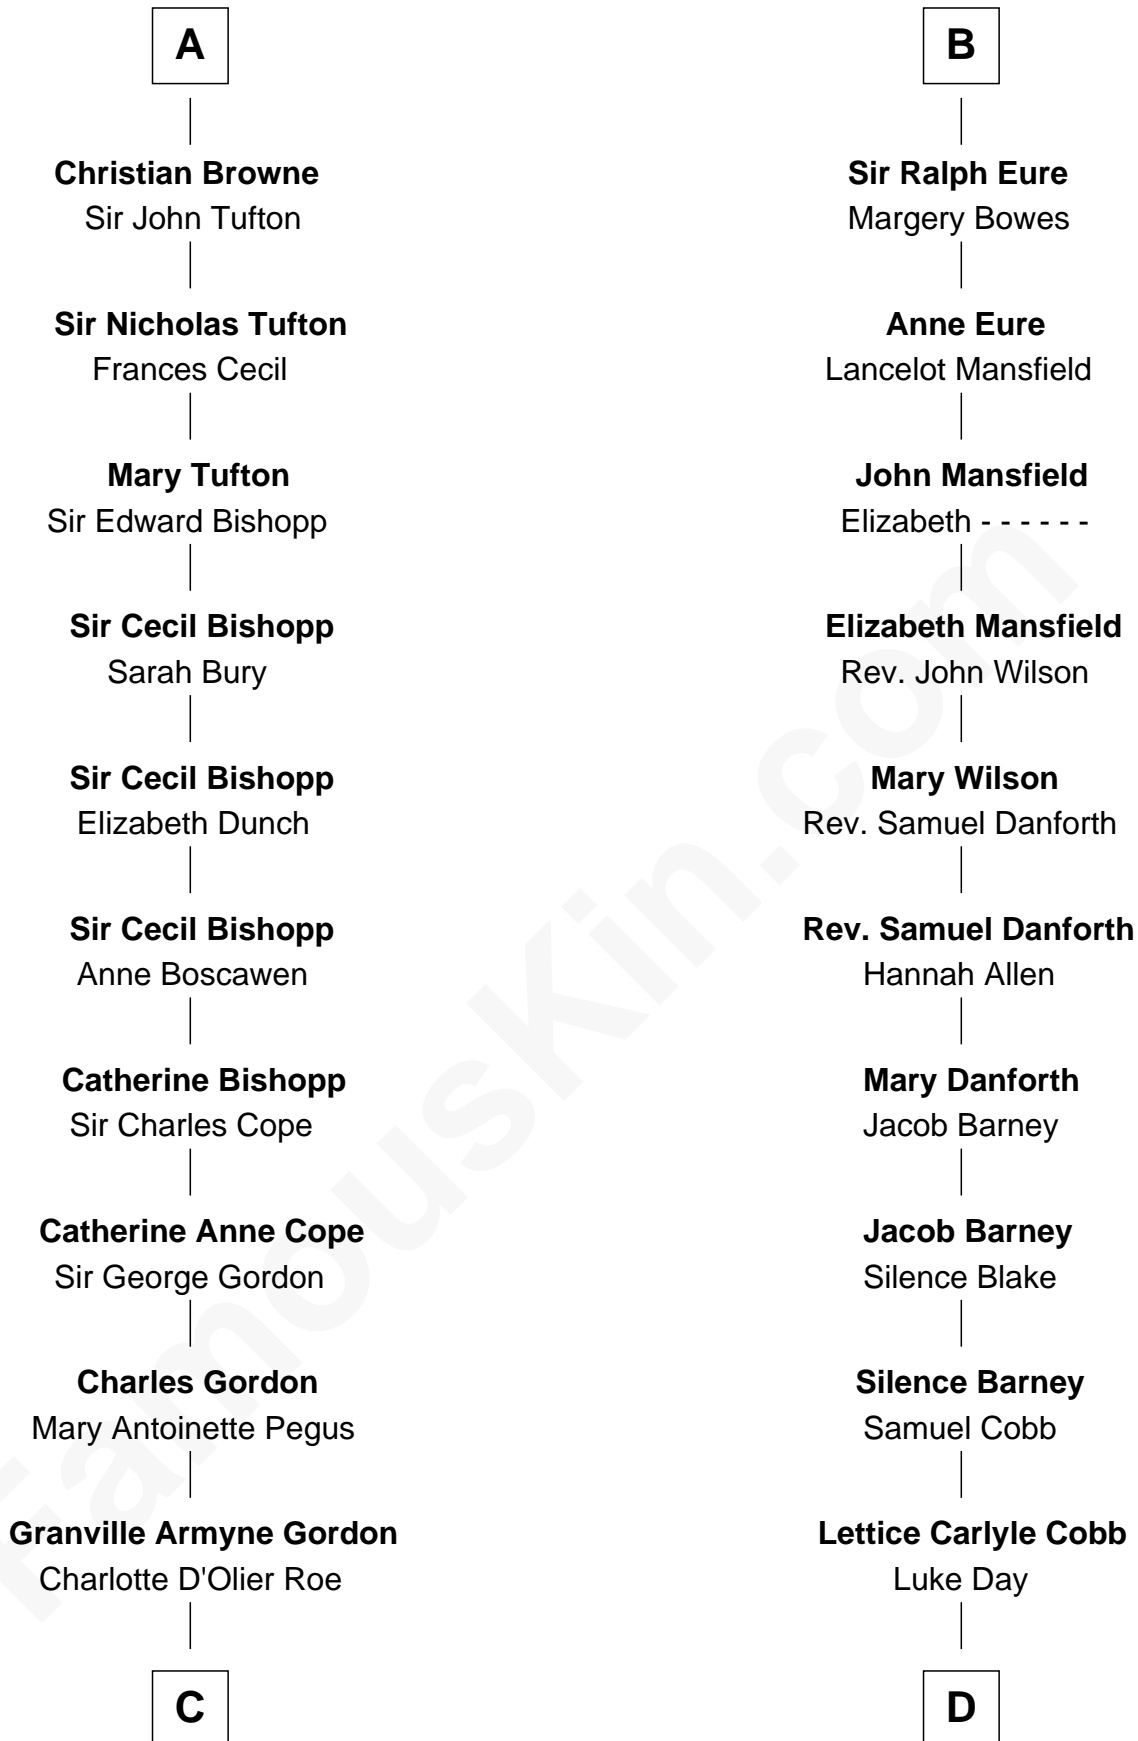

FamousKin.com

Relationship Chart of

Cara Delevingne

Fashion Model and Movie Actress

20th cousin 1 time removed of

Sandra Day O'Connor

First Female U.S. Supreme Court Justice

C

Armyne Evelyne Gordon
Sir Lionel Lawson Faudel-Phillips

Anne Margaret Faudel-Phillips
John Vincent Sheffield

Jane Armyne Sheffield
Sir Jocelyn Edward Greville Stevens

Pandora Anne Stevens
Charles Hamar Delevingne

Cara Delevingne
Model and Actress

D

Hollis Day
Eliza L. Flanders

Henry Clay Day
Alice Edith Hilton

Henry R. Day
Ada Mae Wilkey

Sandra Day O'Connor
U.S. Supreme Court Justice