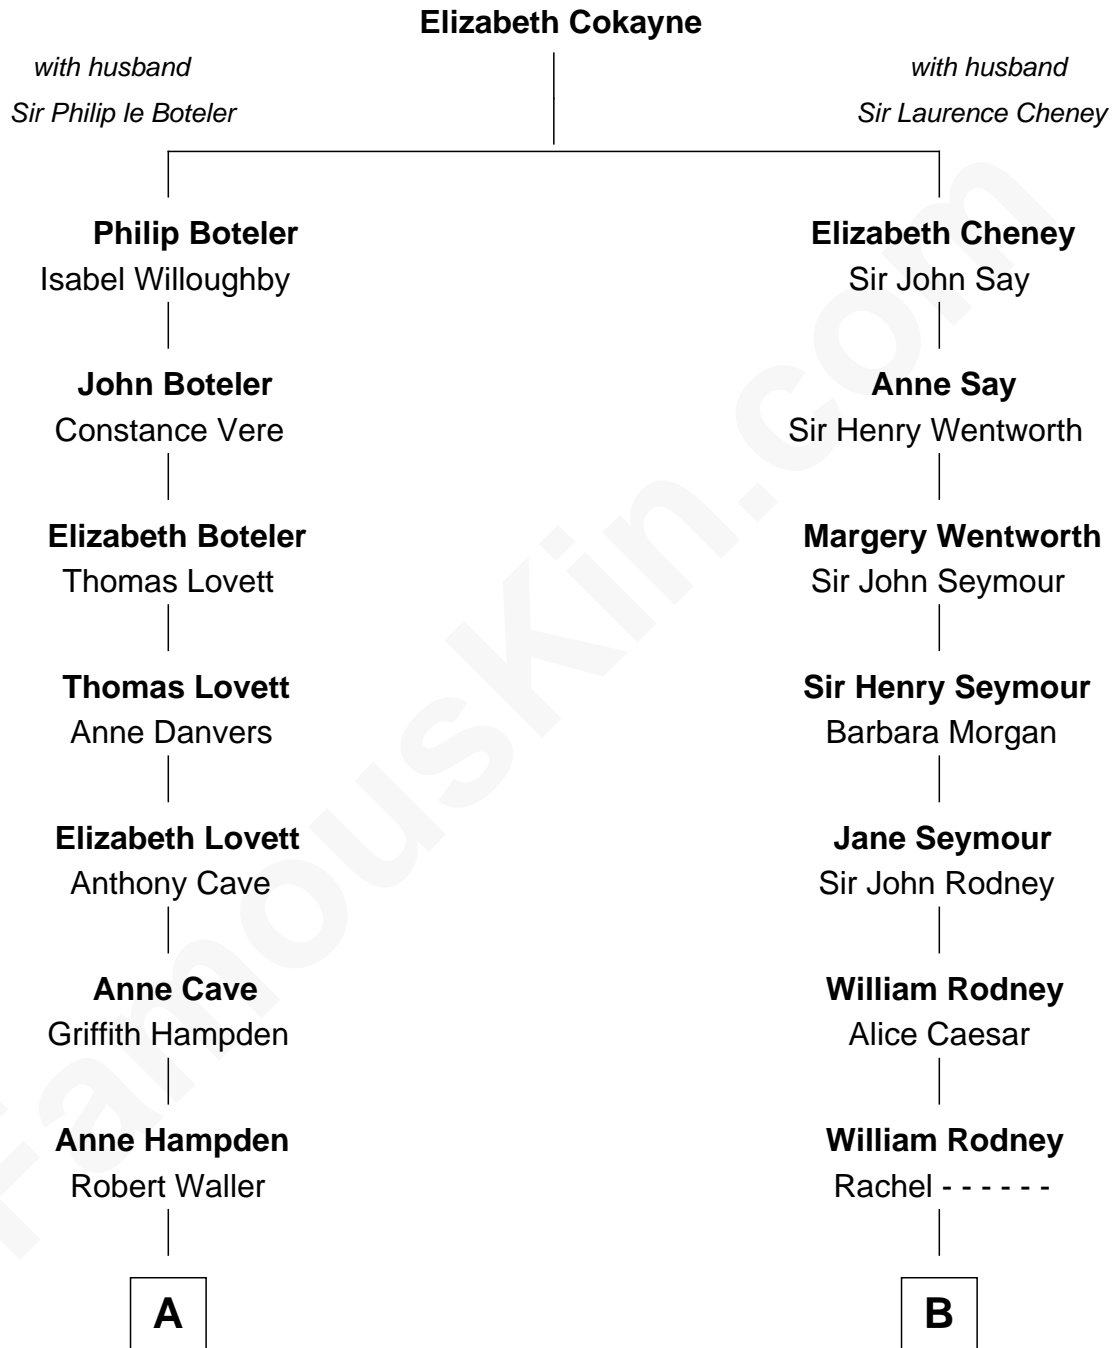

FamousKin.com

Relationship Chart of

Cara Delevingne

Fashion Model and Movie Actress

9th cousin 11 times removed of

Caesar Rodney

Signer of the Declaration of Independence

C

Anne Margaret Faudel-Phillips

John Vincent Sheffield

Jane Armyne Sheffield

Sir Jocelyn Edward Greville Stevens

Pandora Anne Stevens

Charles Hamar Delevingne

Cara Delevingne

Model and Actress