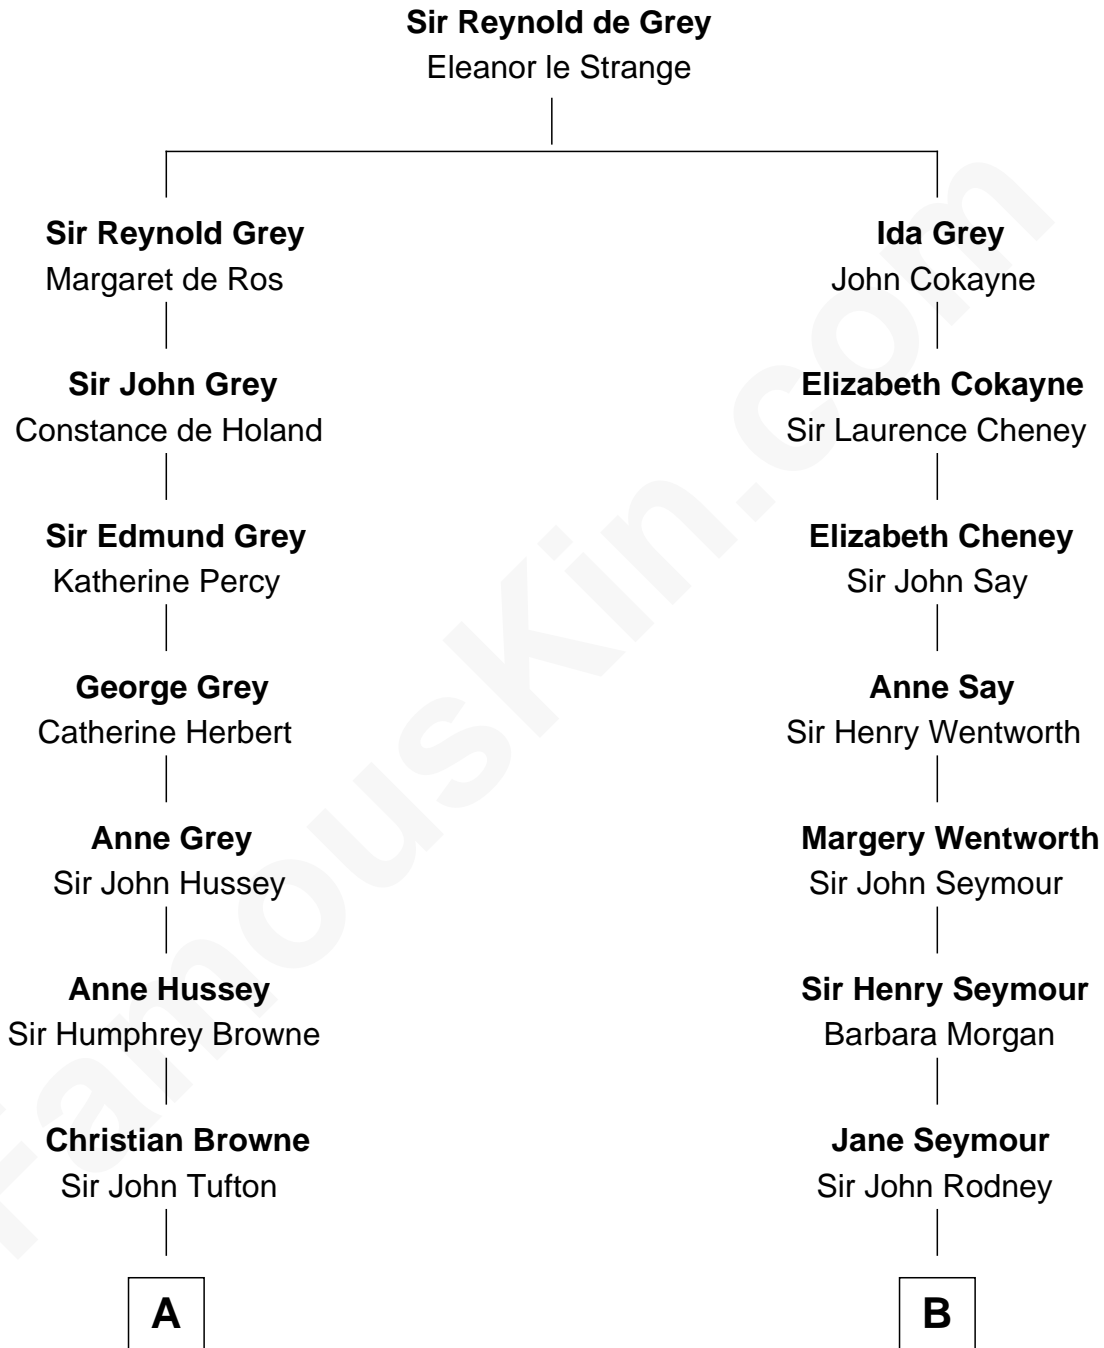

FamousKin.com

Relationship Chart of

Cara Delevingne

Fashion Model and Movie Actress

11th cousin 9 times removed of

Caesar Rodney

Signer of the Declaration of Independence

C

Anne Margaret Faudel-Phillips

John Vincent Sheffield

Jane Armyne Sheffield

Sir Jocelyn Edward Greville Stevens

Pandora Anne Stevens

Charles Hamar Delevingne

Cara Delevingne

Model and Actress