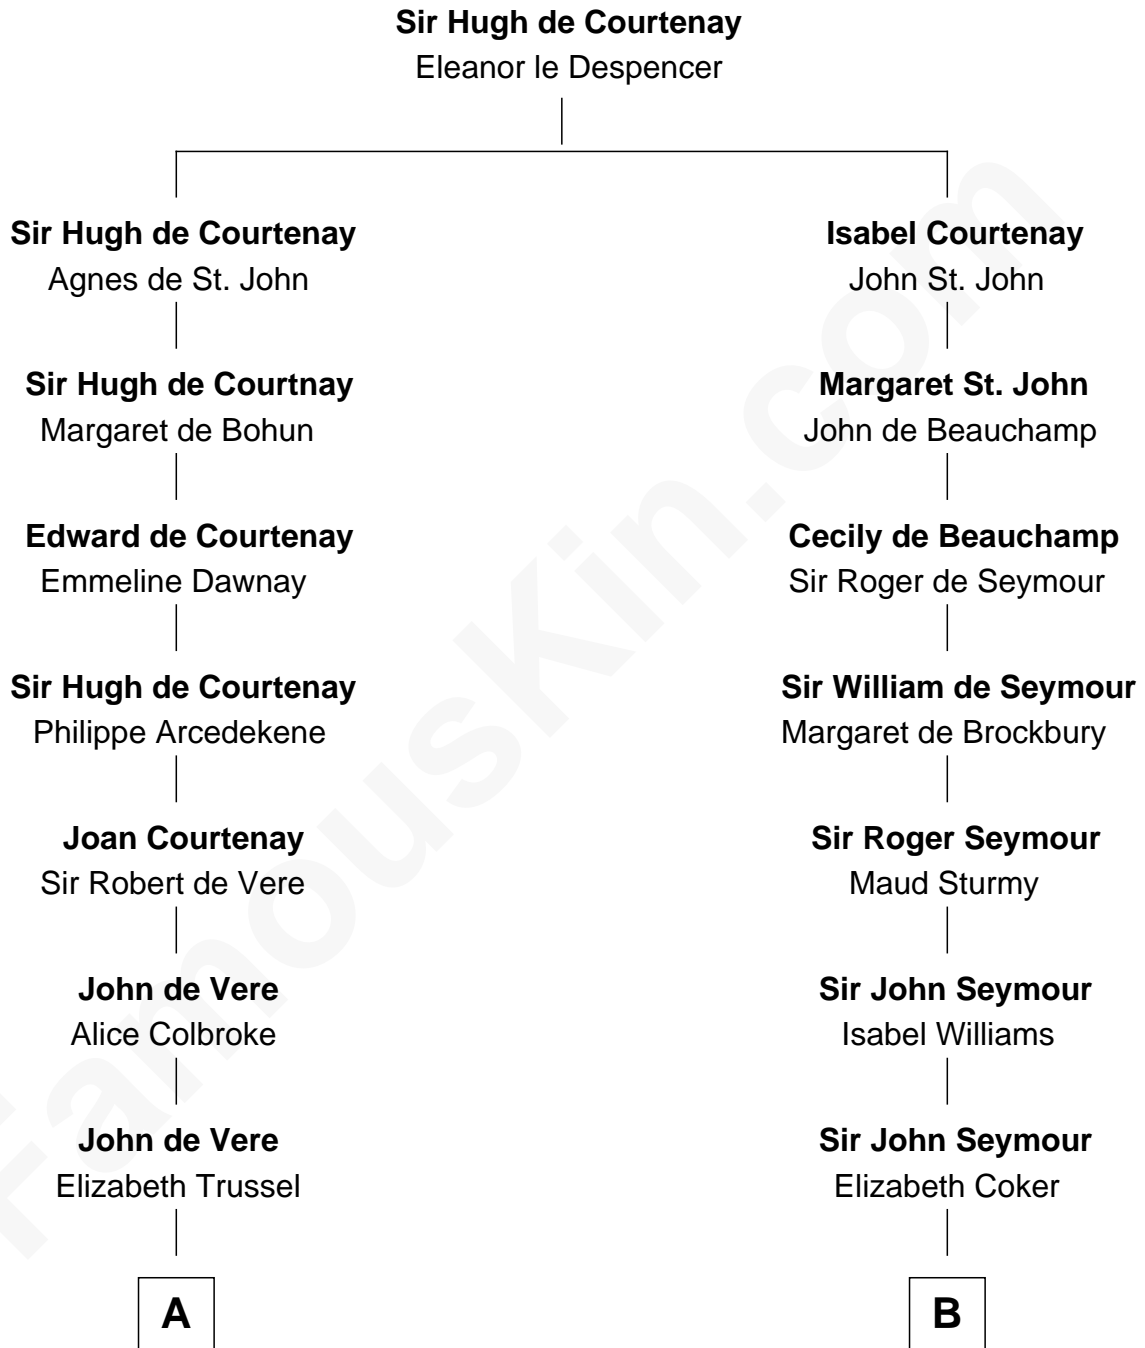

FamousKin.com

Relationship Chart of

Cara Delevingne

Fashion Model and Movie Actress

15th cousin 6 times removed of

Caesar Rodney

Signer of the Declaration of Independence

C

Sir Berkeley Digby George Sheffield

Julia Mary de Tuyll van Serooskerken

John Vincent Sheffield

Anne Margaret Faudel-Phillips

Jane Armyne Sheffield

Sir Jocelyn Edward Greville Stevens

Pandora Anne Stevens

Charles Hamar Delevingne

Cara Delevingne

Model and Actress