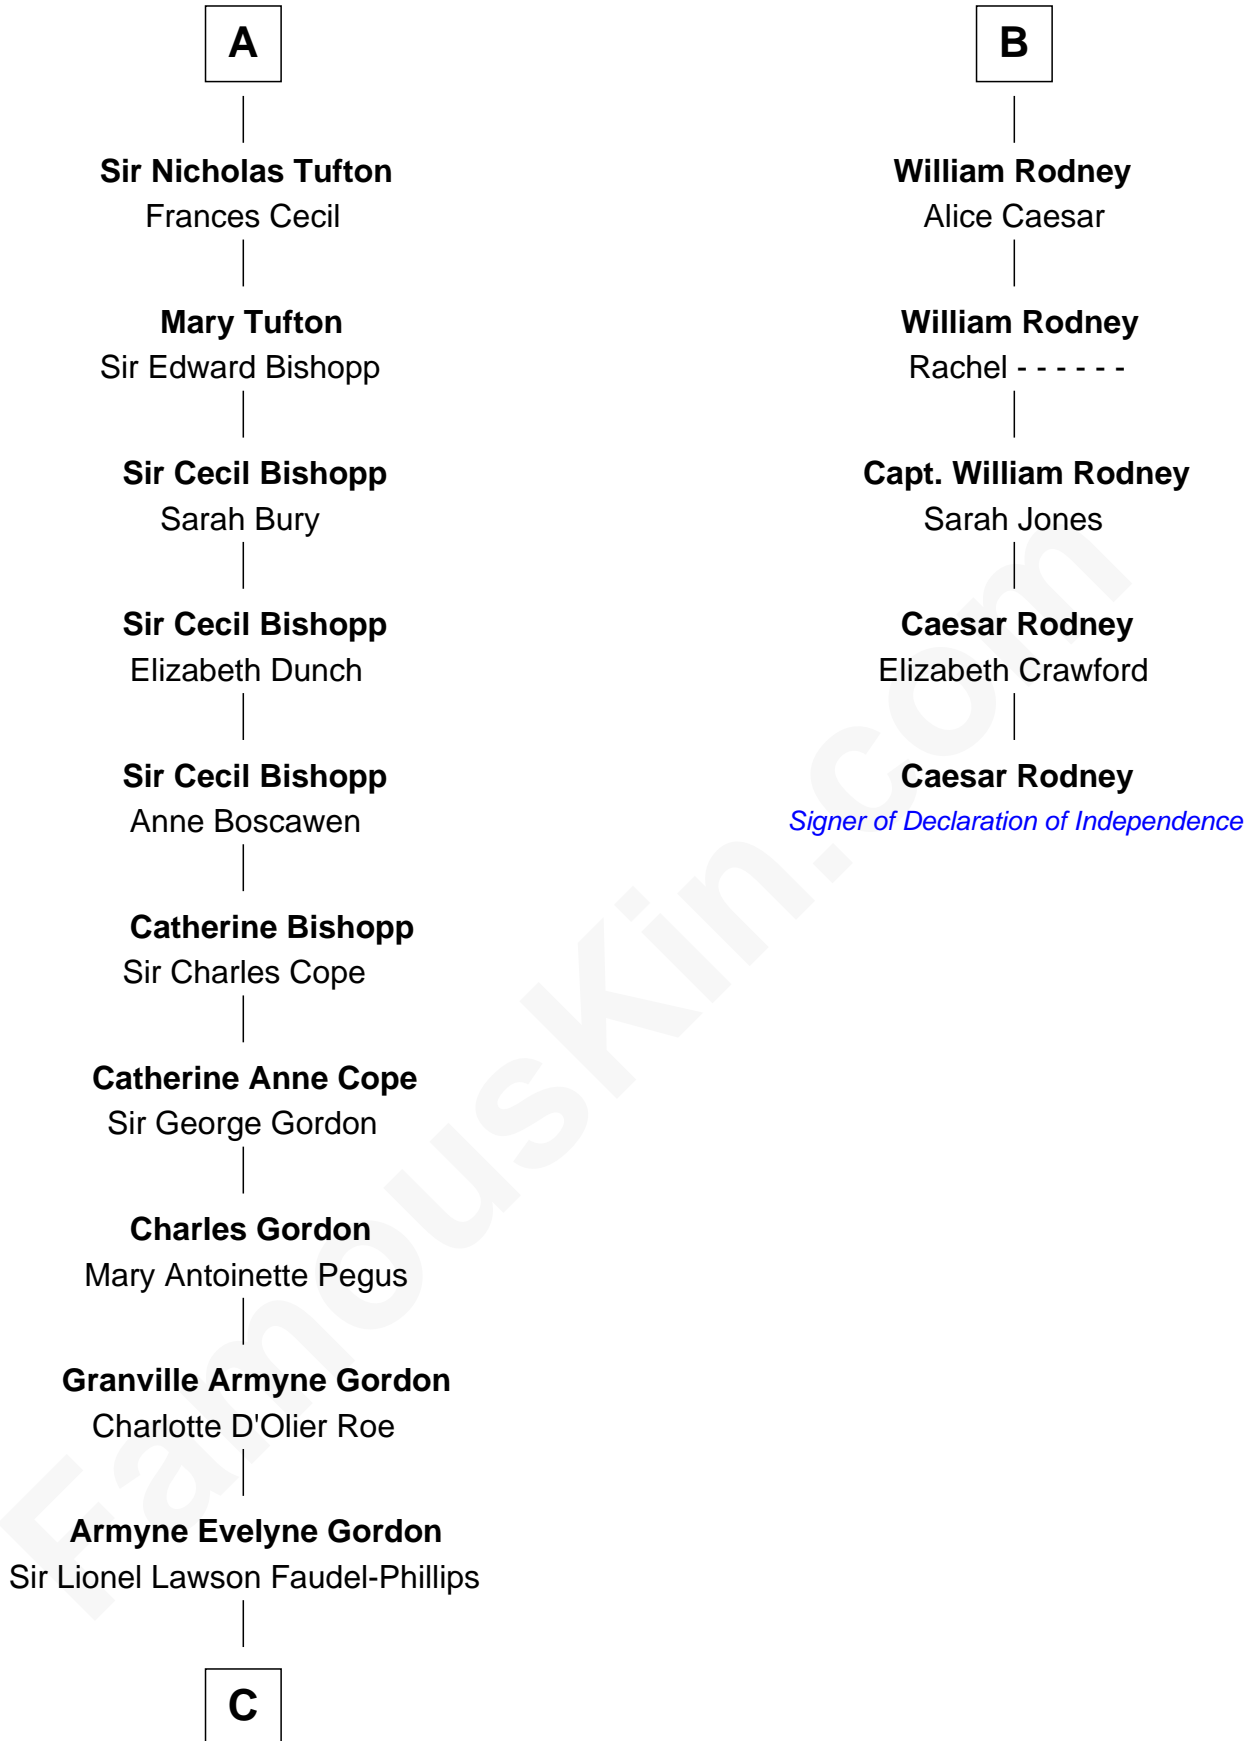

FamousKin.com

Relationship Chart of

Cara Delevingne

Fashion Model and Movie Actress

11th cousin 9 times removed of

Caesar Rodney

Signer of the Declaration of Independence

C

Anne Margaret Faudel-Phillips

John Vincent Sheffield

Jane Armyne Sheffield

Sir Jocelyn Edward Greville Stevens

Pandora Anne Stevens

Charles Hamar Delevingne

Cara Delevingne

Model and Actress