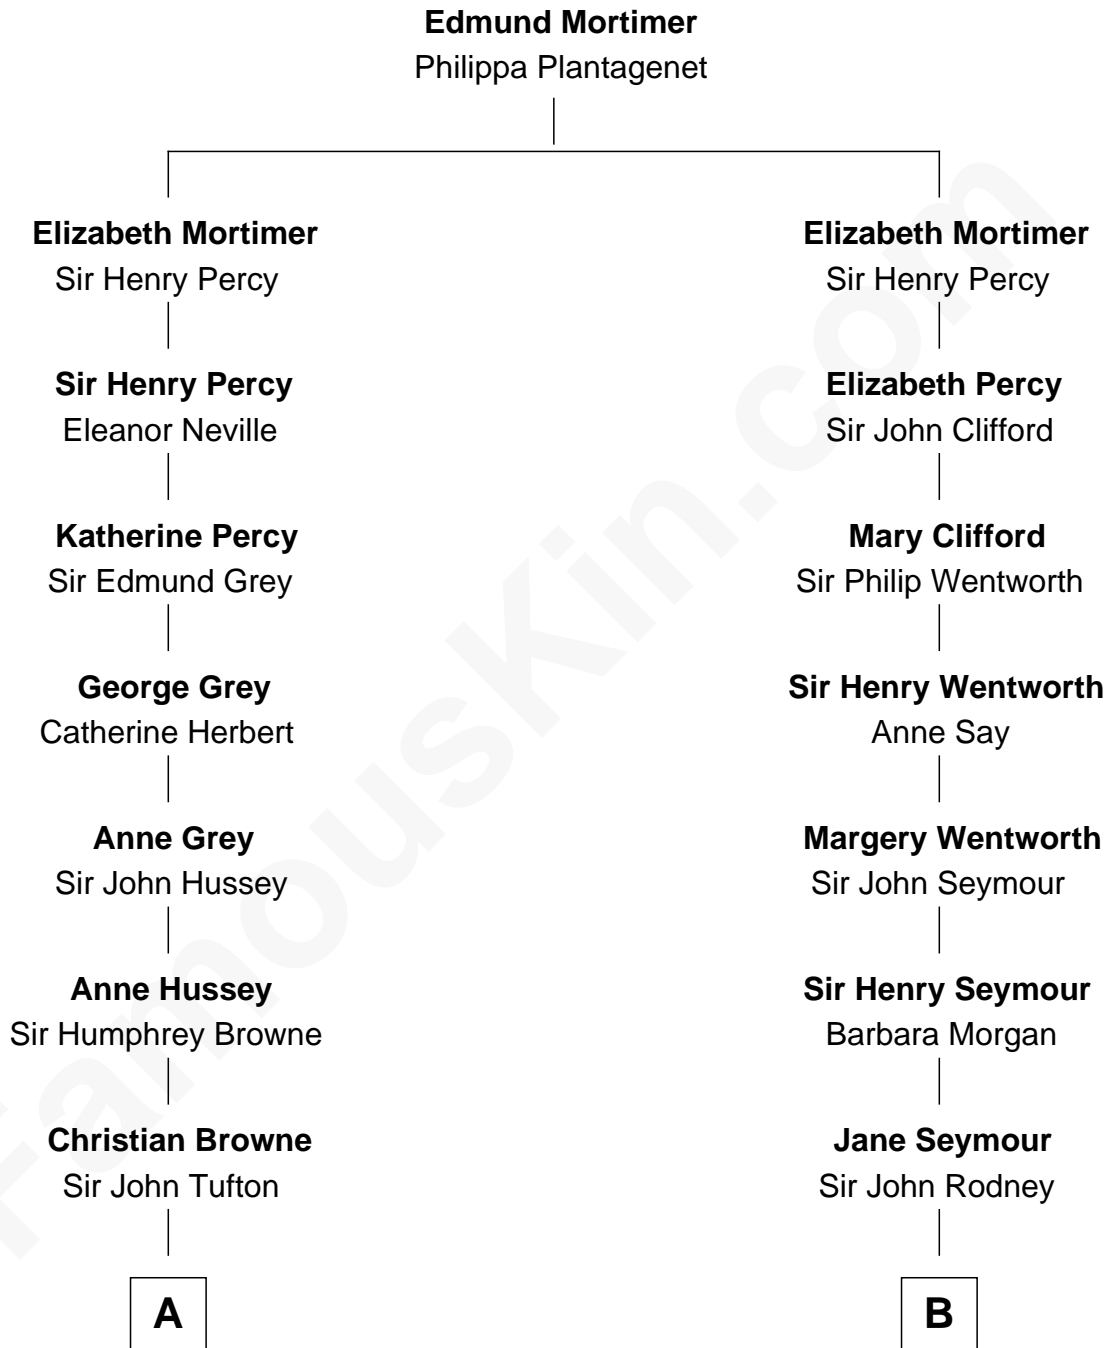

FamousKin.com

Relationship Chart of

Cara Delevingne

Fashion Model and Movie Actress

11th cousin 9 times removed of

Caesar Rodney

Signer of the Declaration of Independence

C

Anne Margaret Faudel-Phillips

John Vincent Sheffield

Jane Armyne Sheffield

Sir Jocelyn Edward Greville Stevens

Pandora Anne Stevens

Charles Hamar Delevingne

Cara Delevingne

Model and Actress