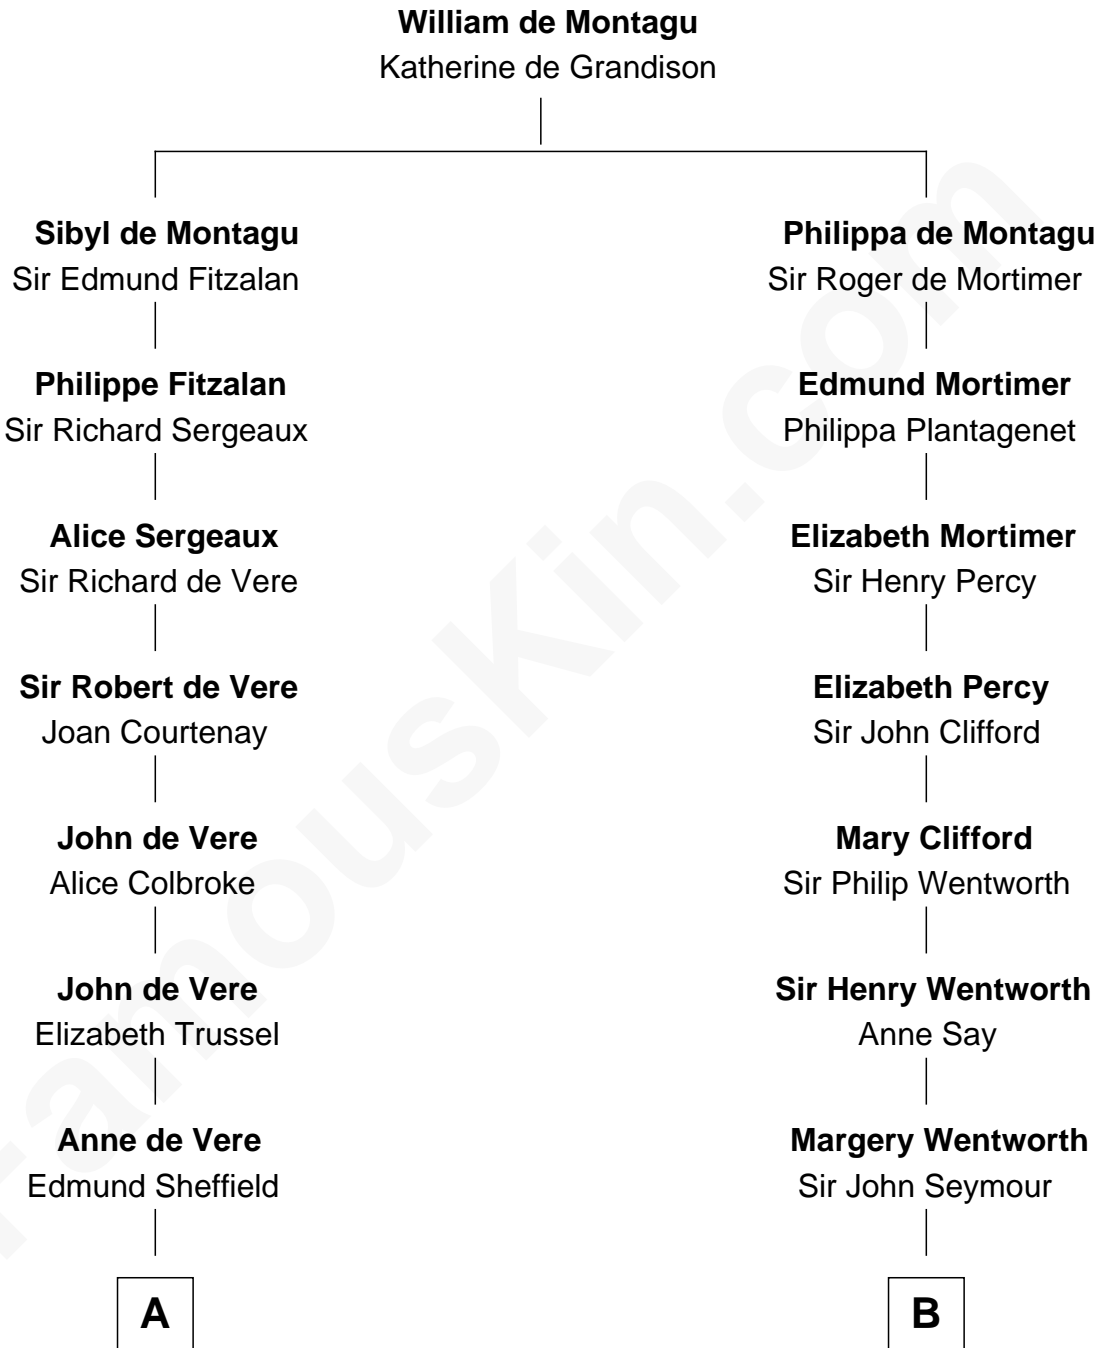

FamousKin.com

Relationship Chart of

Cara Delevingne

Fashion Model and Movie Actress

13th cousin 7 times removed of

Caesar Rodney

Signer of the Declaration of Independence

C

John Vincent Sheffield
Anne Margaret Faudel-Phillips

Jane Armyne Sheffield
Sir Jocelyn Edward Greville Stevens

Pandora Anne Stevens
Charles Hamar Delevingne

Cara Delevingne
Model and Actress

FamousKin.com