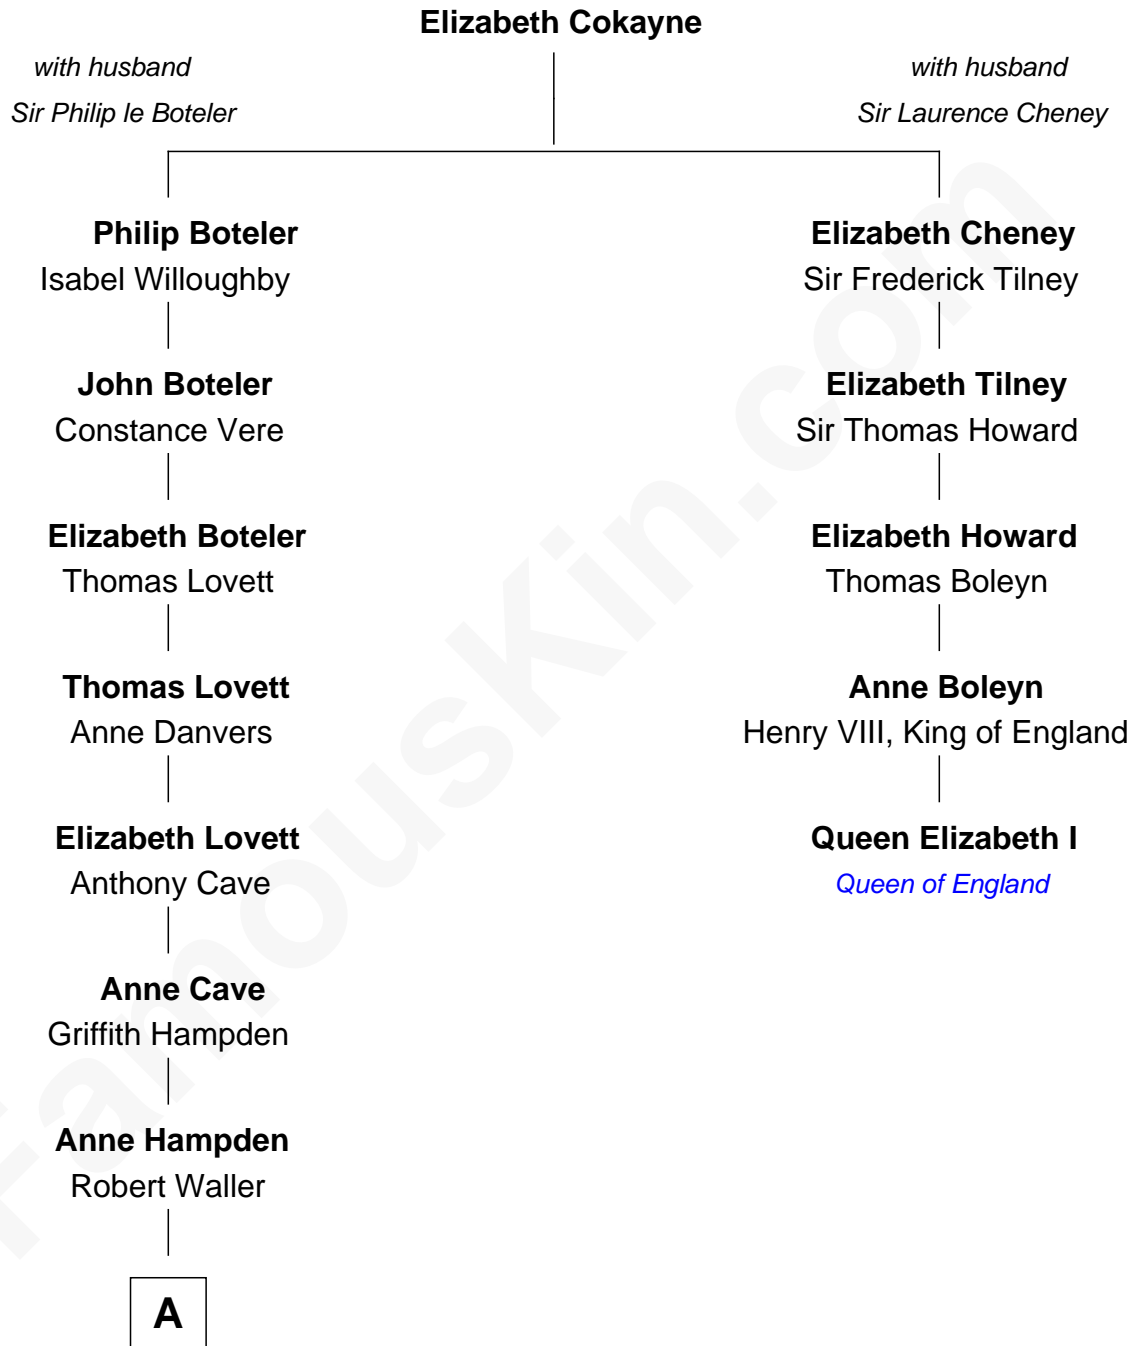

FamousKin.com Relationship Chart of

Cara Delevingne

Fashion Model and Movie Actress

4th cousin 16 times removed of

Queen Elizabeth I

Queen of England

B

Anne Margaret Faudel-Phillips

John Vincent Sheffield

Jane Armyne Sheffield

Sir Jocelyn Edward Greville Stevens

Pandora Anne Stevens

Charles Hamar Delevingne

Cara Delevingne

Model and Actress

FamousKin.com