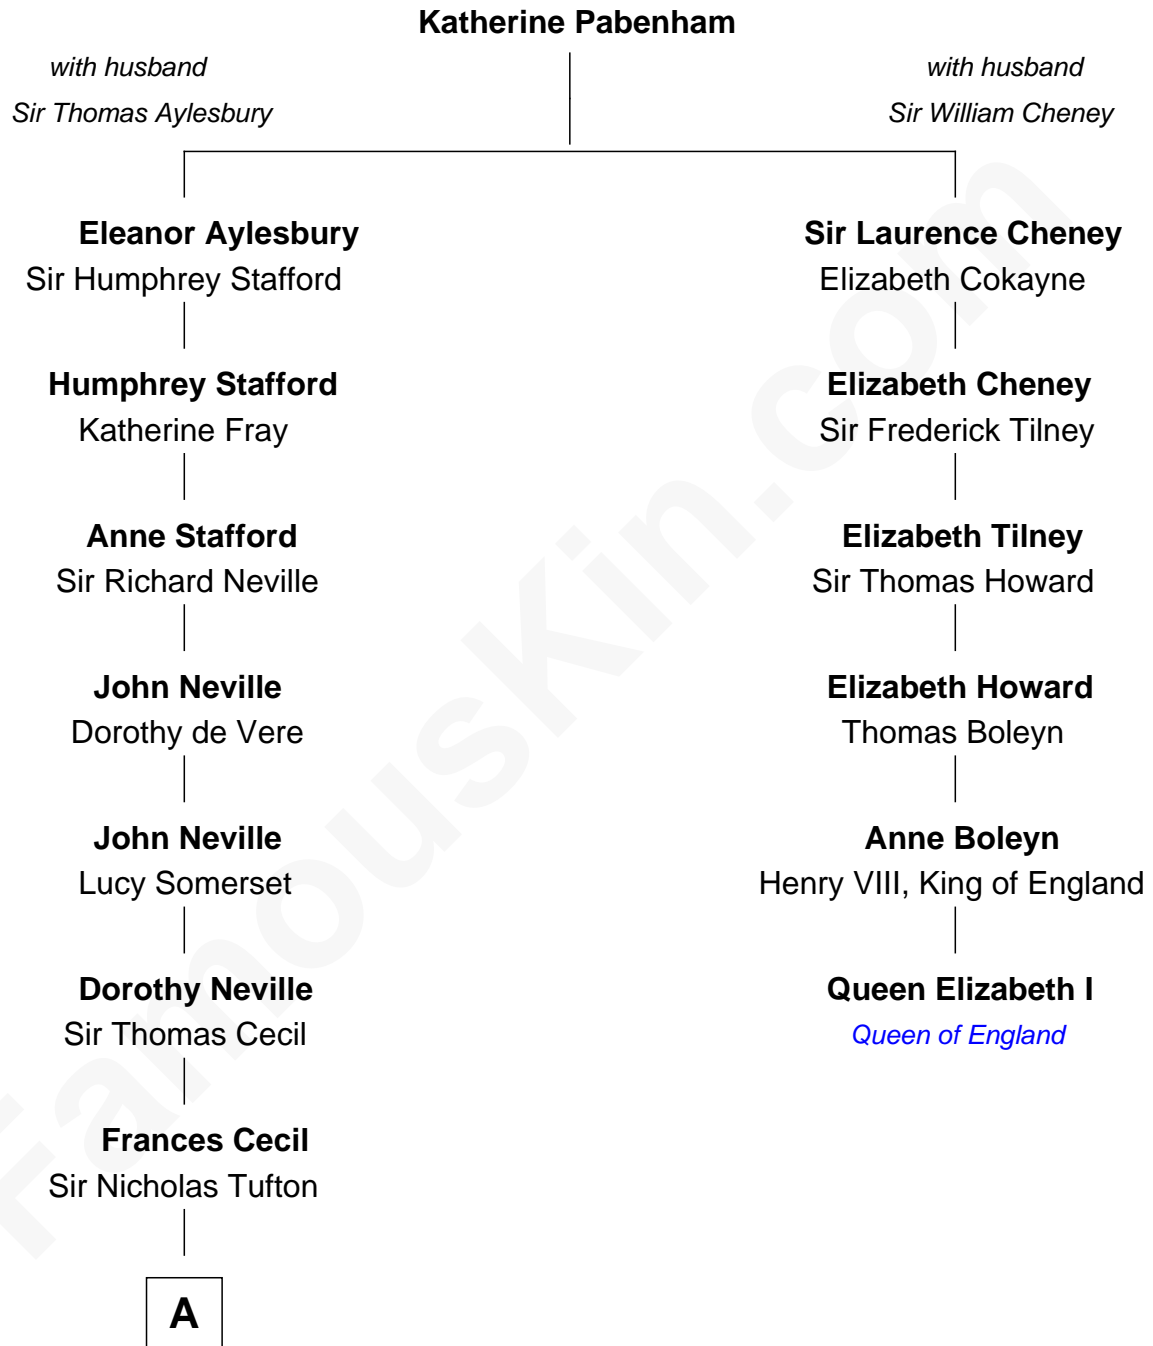

FamousKin.com

Relationship Chart of

Cara Delevingne

Fashion Model and Movie Actress

5th cousin 14 times removed of

Queen Elizabeth I

Queen of England

A

Mary Tufton
Sir Edward Bishopp

Sir Cecil Bishopp
Sarah Bury

Sir Cecil Bishopp
Elizabeth Dunch

Sir Cecil Bishopp
Anne Boscawen

Catherine Bishopp
Sir Charles Cope

Catherine Anne Cope
Sir George Gordon

Charles Gordon
Mary Antoinette Pegus