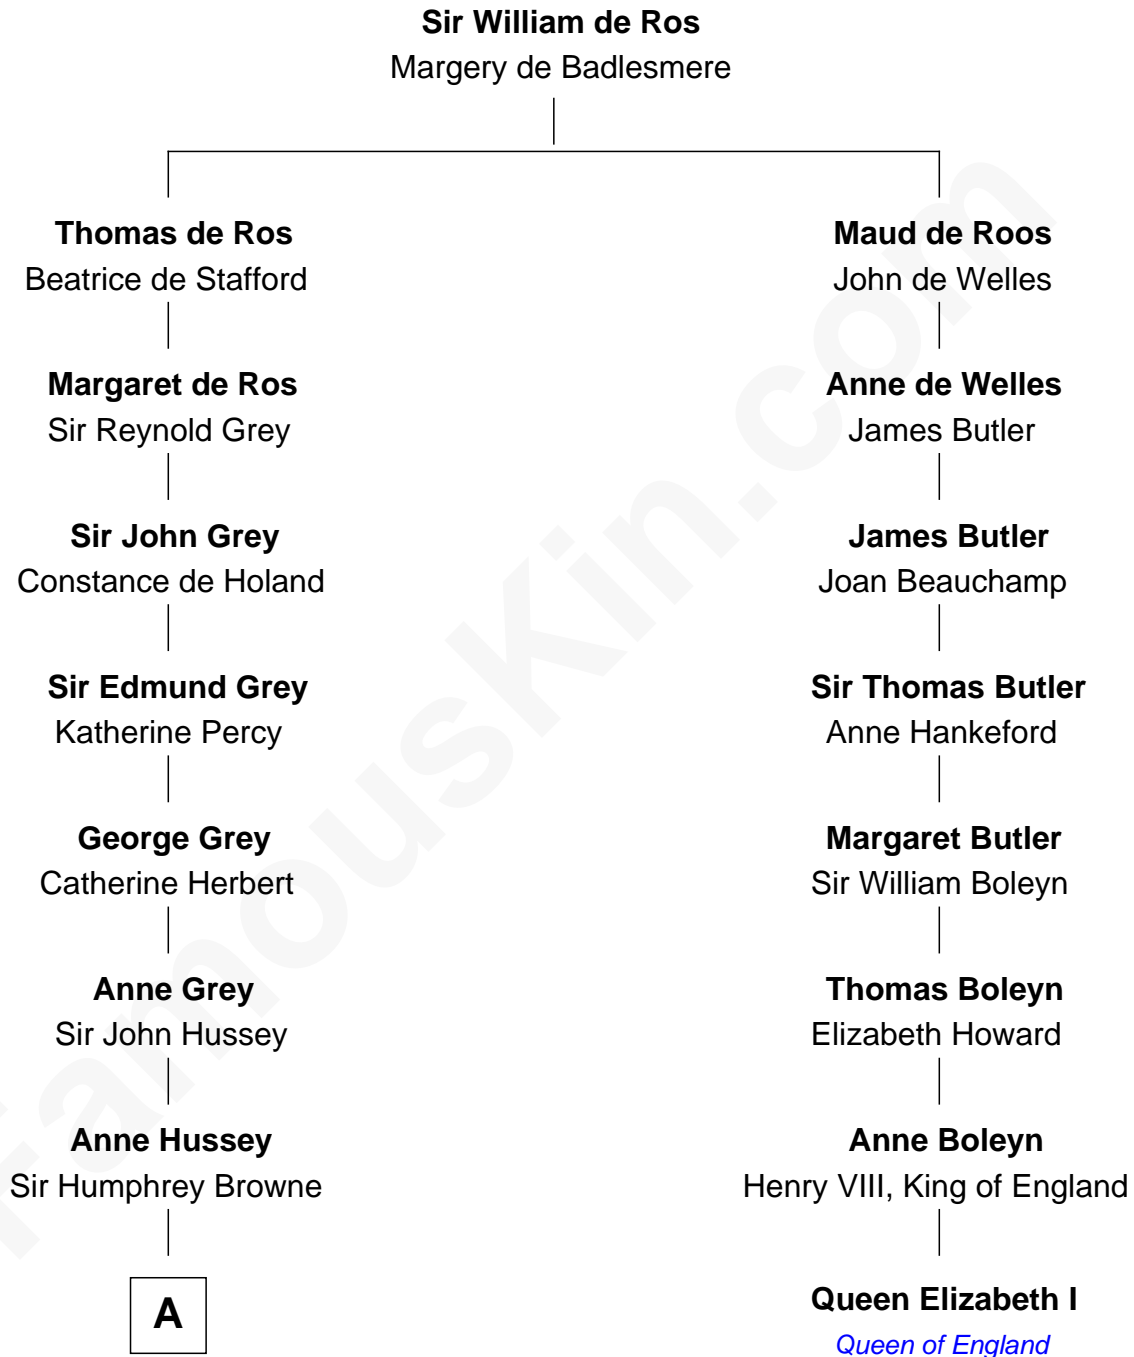

FamousKin.com

Relationship Chart of

Cara Delevingne

Fashion Model and Movie Actress

7th cousin 14 times removed of

Queen Elizabeth I

Queen of England

B

—
Armyne Evelyne Gordon

Sir Lionel Lawson Faudel-Phillips

—
Anne Margaret Faudel-Phillips

John Vincent Sheffield

—
Jane Armyne Sheffield

Sir Jocelyn Edward Greville Stevens

—
Pandora Anne Stevens

Charles Hamar Delevingne

—
Cara Delevingne

Model and Actress