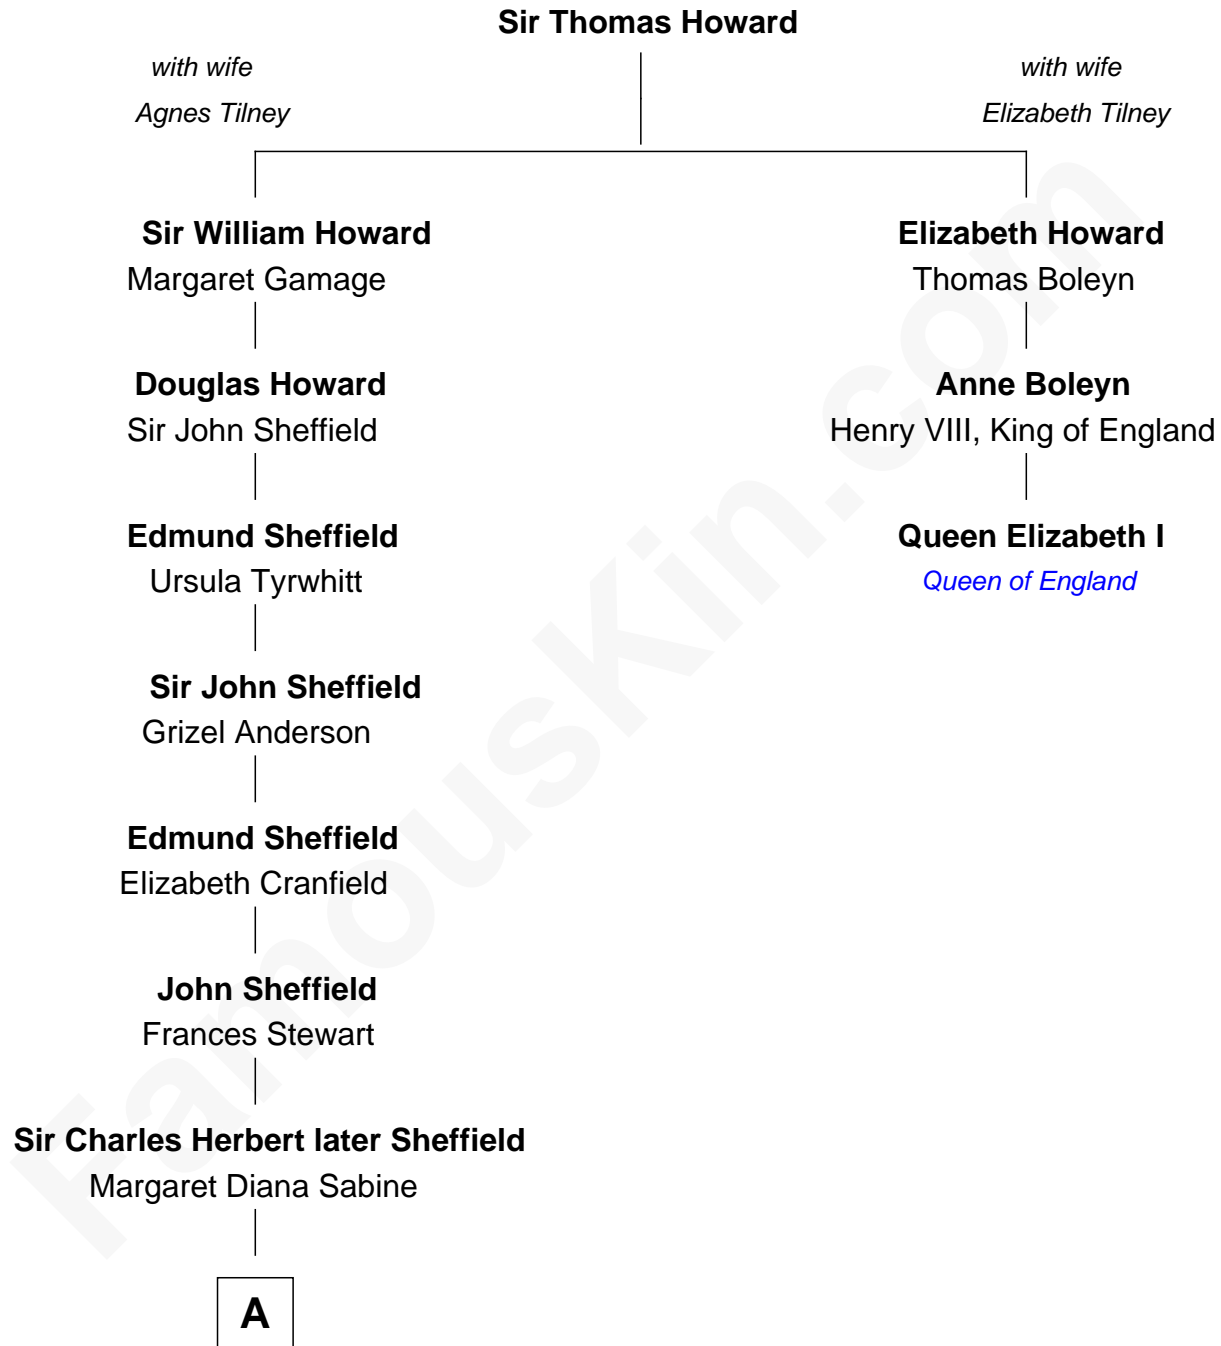

FamousKin.com

Relationship Chart of

Cara Delevingne

Fashion Model and Movie Actress

2nd cousin 12 times removed of

Queen Elizabeth I

Queen of England

A

Rev. Sir Robert Sheffield

Penelope Pitches

Sir Robert Sheffield

Julia Brigida Newbold

Sir Robert Sheffield

Priscilla Isabella Laura Dumaresq

Sir Berkeley Digby George Sheffield

Julia Mary de Tuyl van Serooskerken