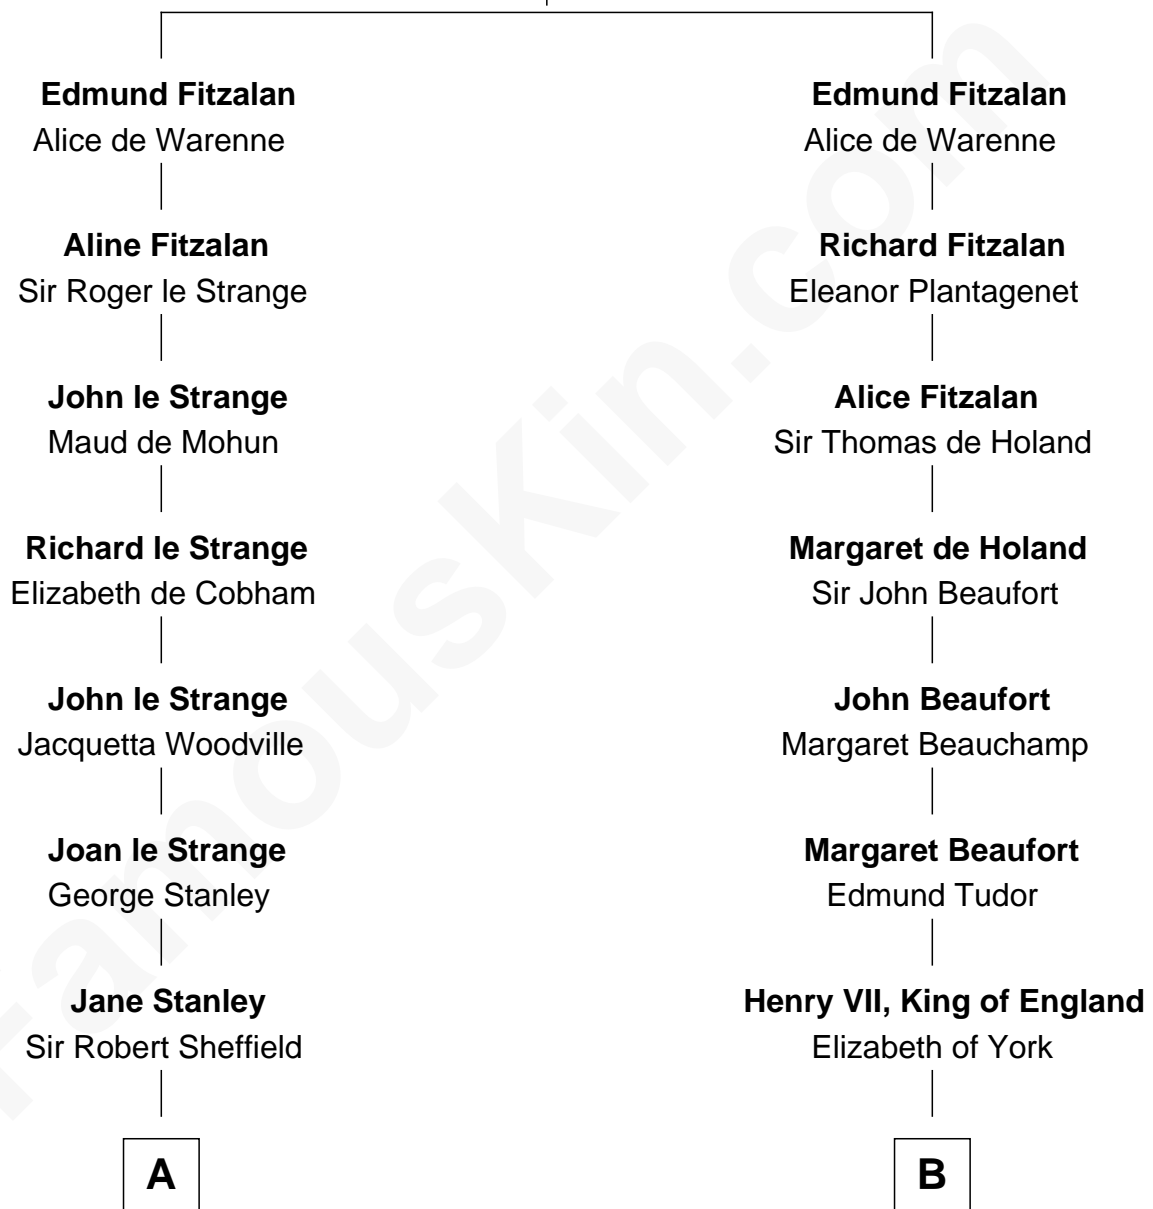

FamousKin.com

Relationship Chart of

Cara Delevingne

Fashion Model and Movie Actress

8th cousin 13 times removed of

Queen Elizabeth I

Queen of England

Richard Fitzalan

Alice de Saluzzo

C

Sir Berkeley Digby George Sheffield

Julia Mary de Tuyll van Serooskerken

John Vincent Sheffield

Anne Margaret Faudel-Phillips

Jane Armyne Sheffield

Sir Jocelyn Edward Greville Stevens