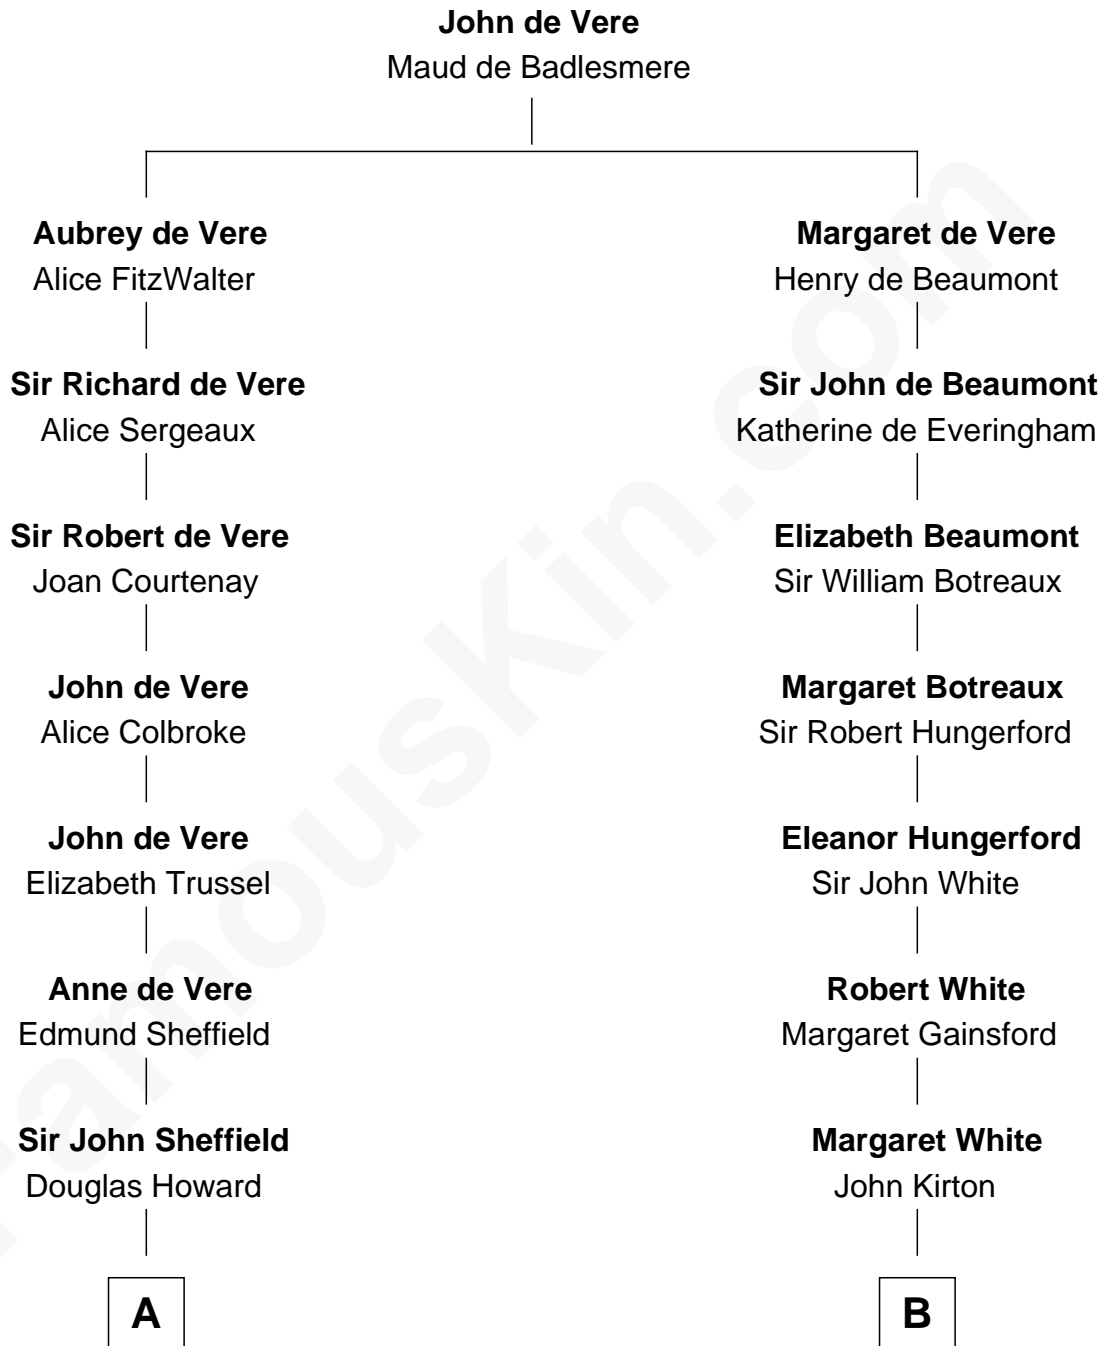

FamousKin.com

Relationship Chart of

Cara Delevingne

Fashion Model and Movie Actress

17th cousin 2 times removed of

Sir Charles Tupper

6th Prime Minister of Canada

C

—
Jane Armyne Sheffield

Sir Jocelyn Edward Greville Stevens

—
Pandora Anne Stevens

Charles Hamar Delevingne

—
Cara Delevingne

Model and Actress

FamousKin.com