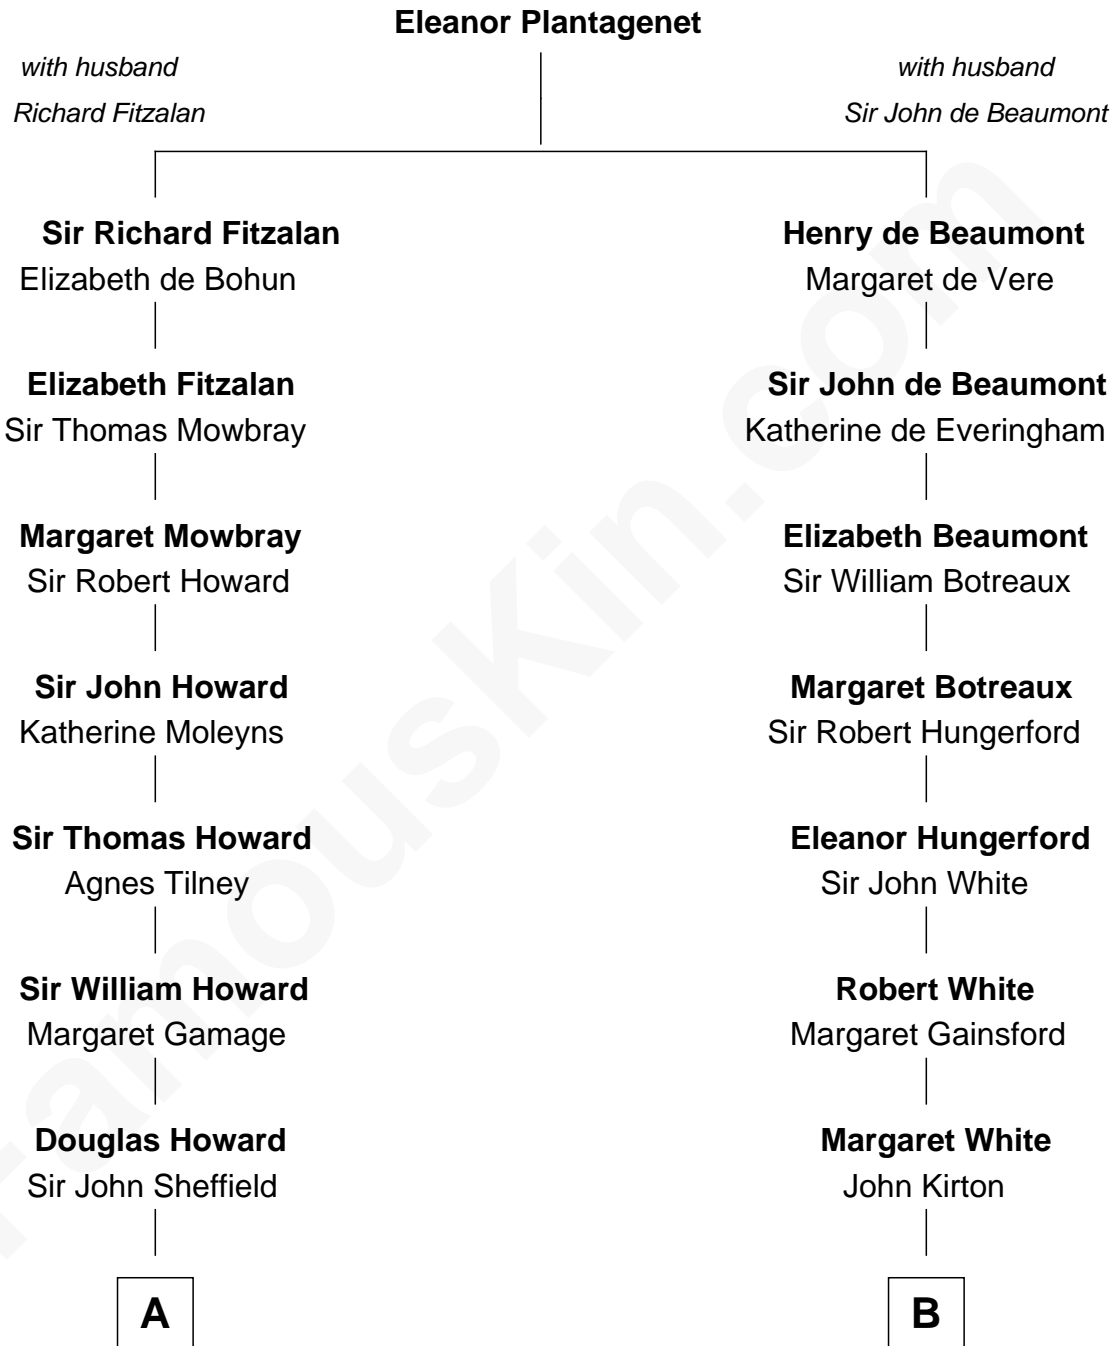

FamousKin.com

Relationship Chart of

Cara Delevingne

Fashion Model and Movie Actress

17th cousin 2 times removed of

Sir Charles Tupper

6th Prime Minister of Canada

C

—
Jane Armyne Sheffield

Sir Jocelyn Edward Greville Stevens

—
Pandora Anne Stevens

Charles Hamar Delevingne

—
Cara Delevingne

Model and Actress

FamousKin.com