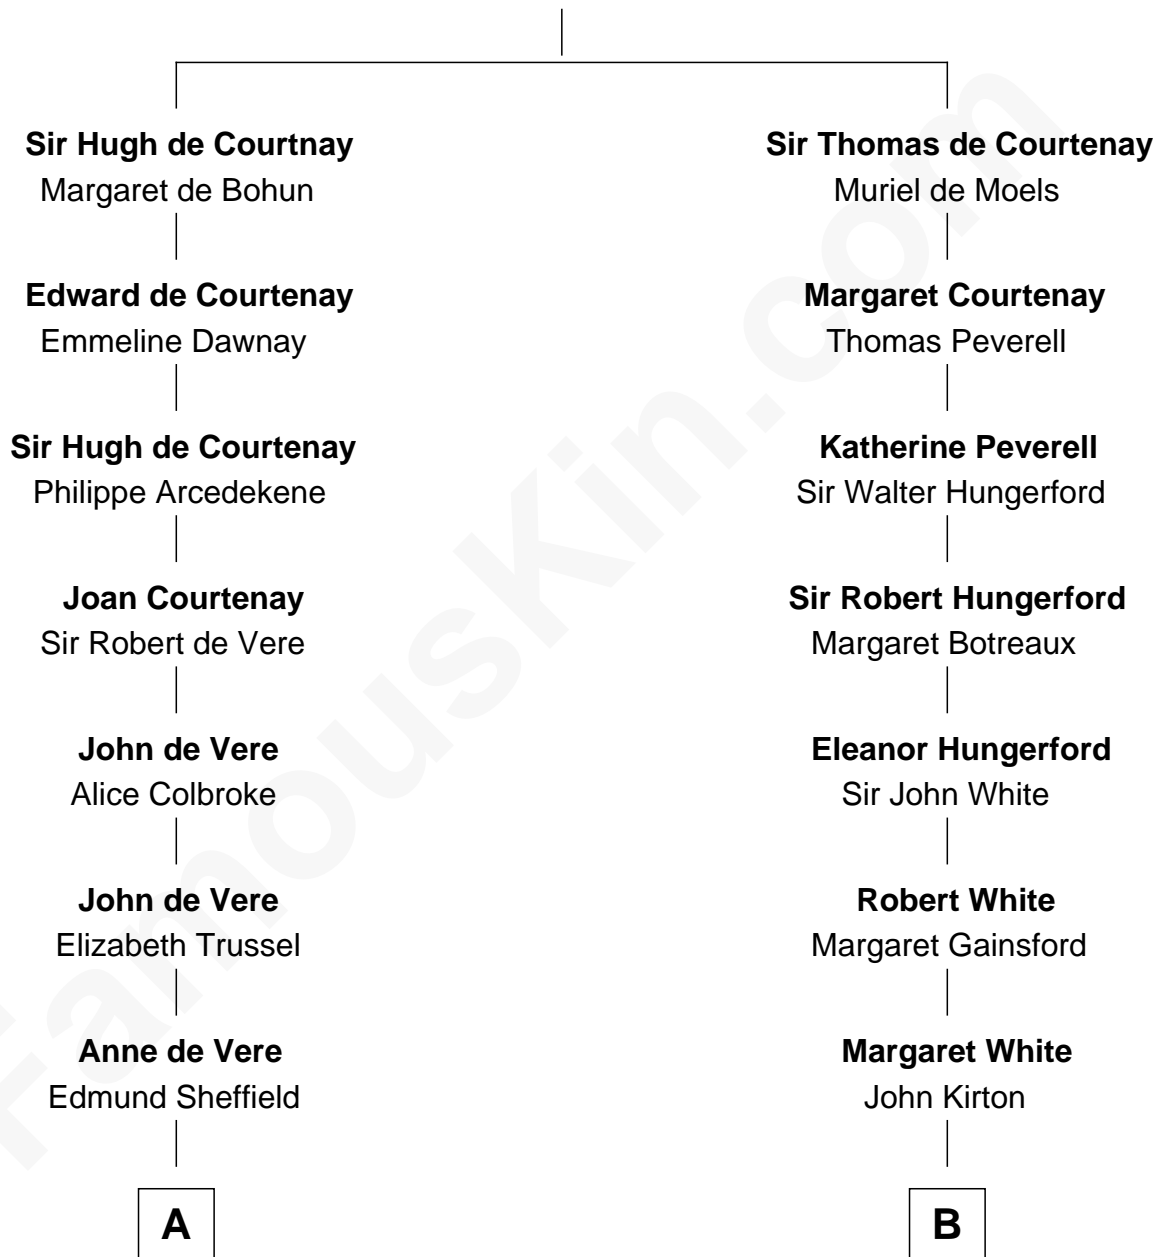

## Relationship Chart of

### Cara Delevingne

*Fashion Model and Movie Actress*

17th cousin 3 times removed of

### Sir Charles Tupper

*6th Prime Minister of Canada*

**Sir Hugh de Courtenay**

Agnes de St. John

**C**

**John Vincent Sheffield**  
Anne Margaret Faudel-Phillips

**Jane Armyne Sheffield**  
Sir Jocelyn Edward Greville Stevens