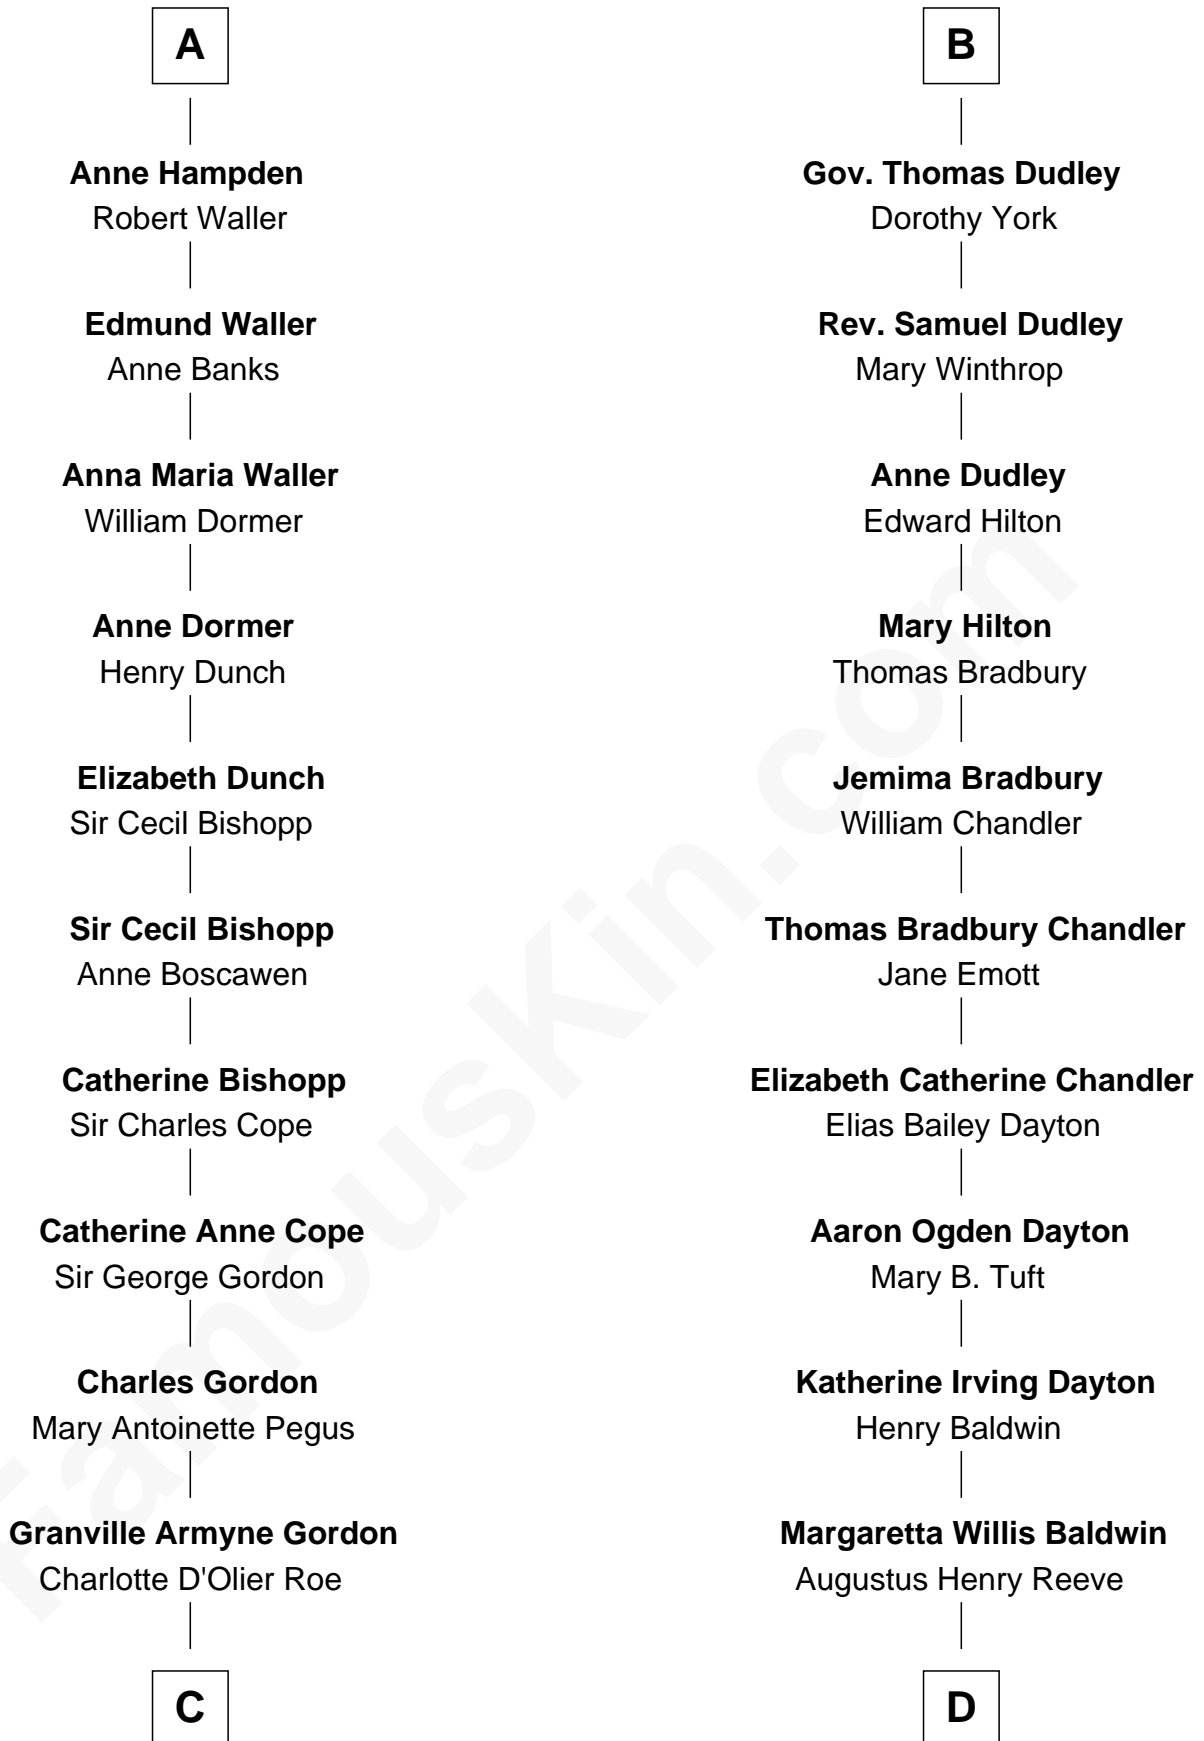

Cecily Grey

Sir Henry Dudley

----- Ashton

Probable

Roger Dudley

Susanna Thorne

B

C