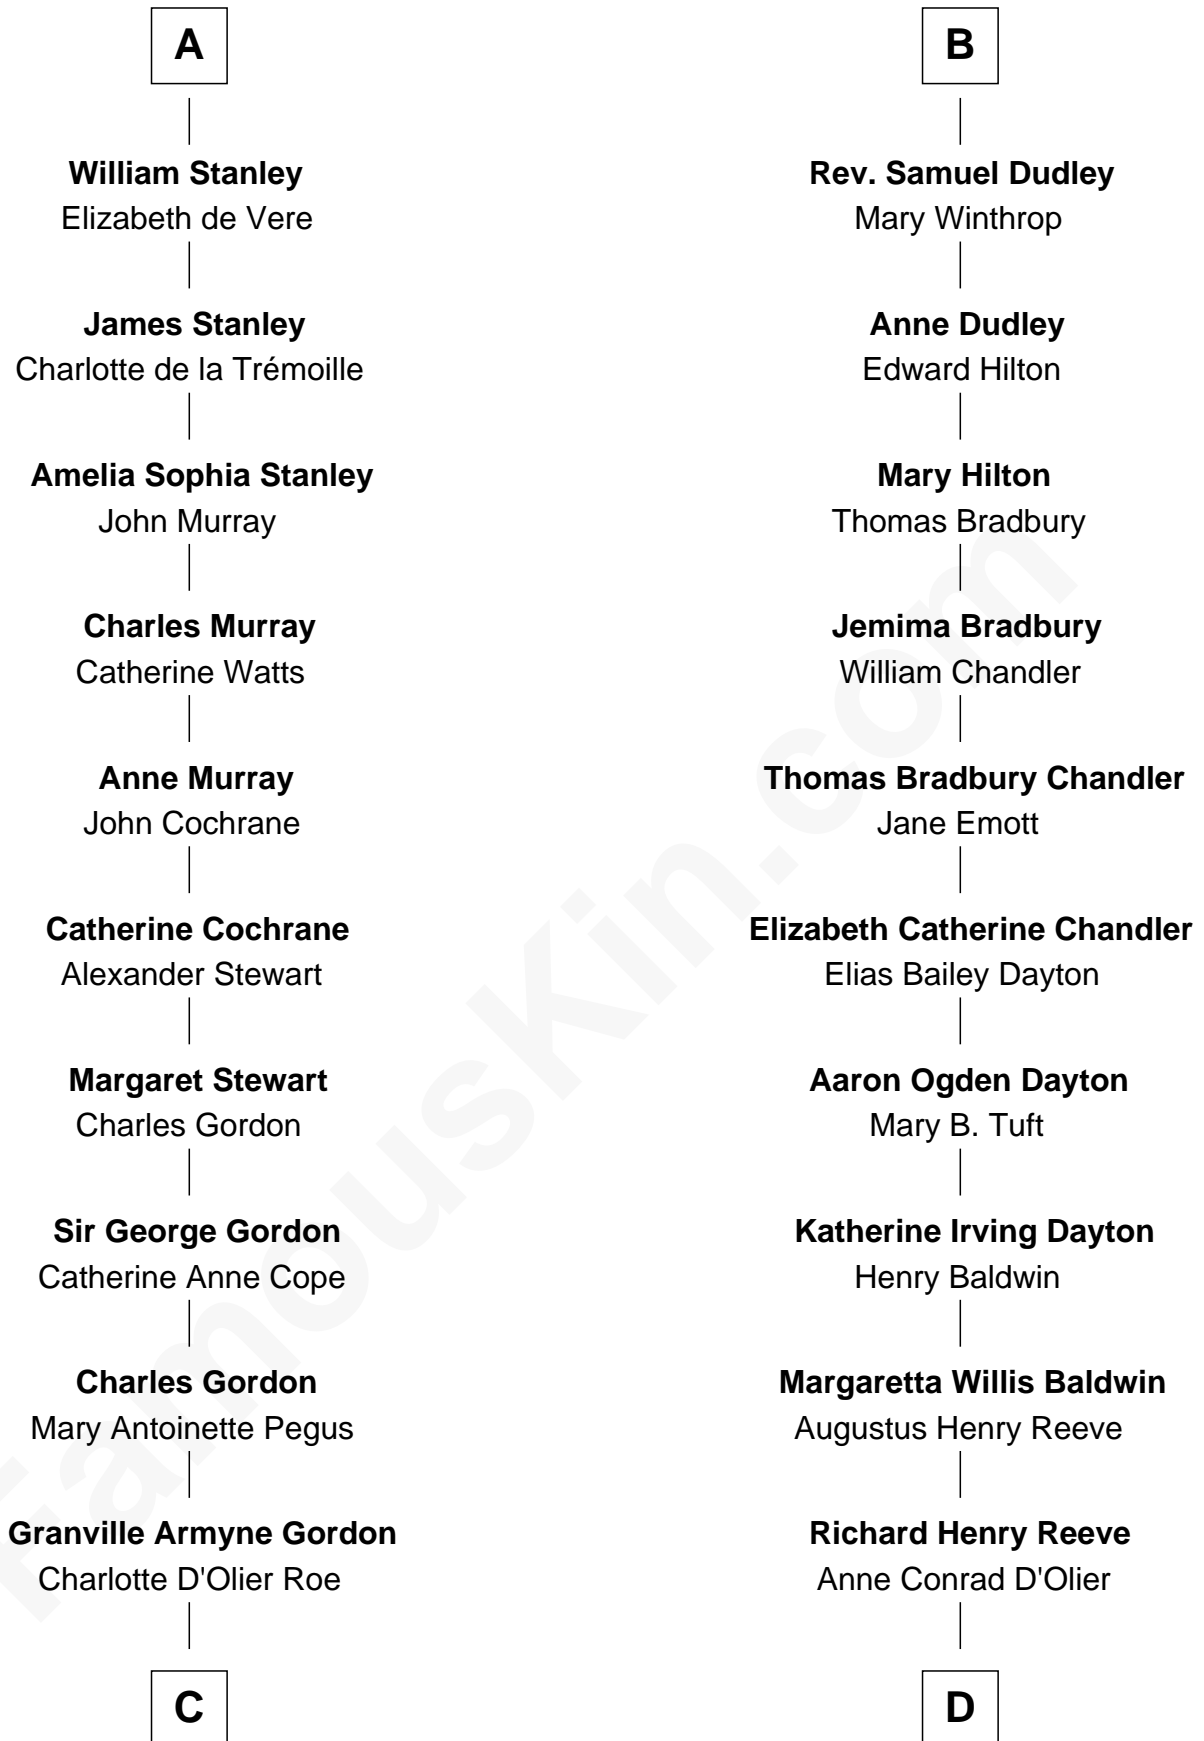

FamousKin.com

Relationship Chart of

Cara Delevingne

Fashion Model and Movie Actress

18th cousin 3 times removed of

Christopher Reeve
Movie Actor

C

Armyne Evelyne Gordon
Sir Lionel Lawson Faudel-Phillips

Anne Margaret Faudel-Phillips
John Vincent Sheffield

Jane Armyne Sheffield
Sir Jocelyn Edward Greville Stevens

Pandora Anne Stevens
Charles Hamar Delevingne

Cara Delevingne
Model and Actress

D

Franklin D'Olier Reeve
Barbara Pitney Lamb