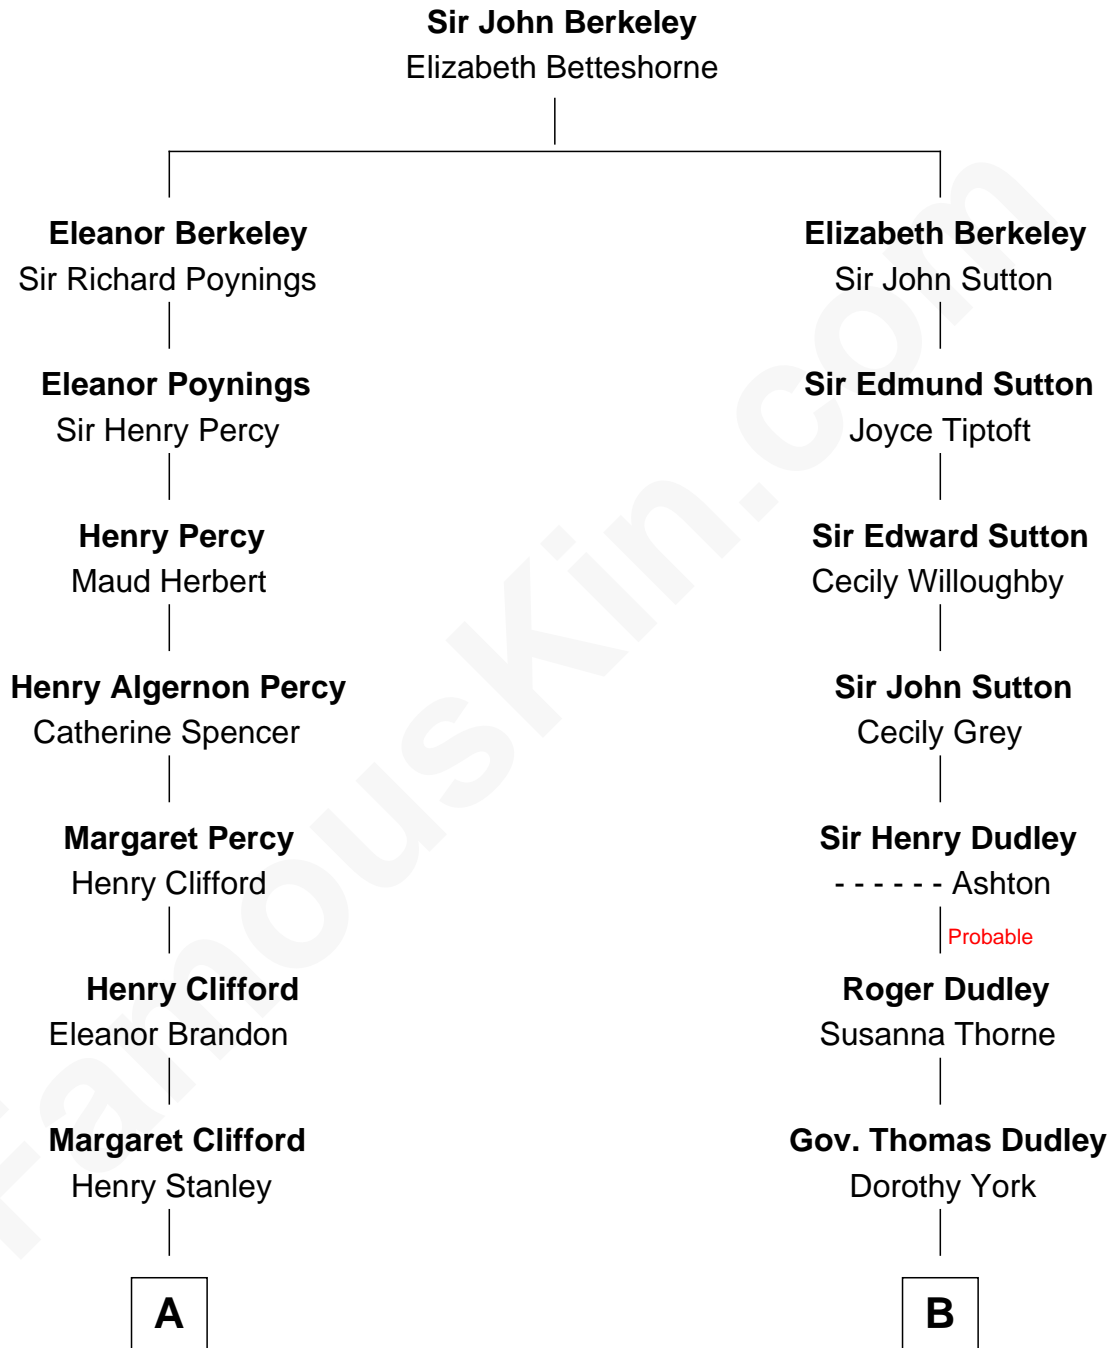

FamousKin.com

Relationship Chart of

Cara Delevingne

Fashion Model and Movie Actress

18th cousin 3 times removed of

Christopher Reeve
Movie Actor

C

Armyne Evelyne Gordon
Sir Lionel Lawson Faudel-Phillips

Anne Margaret Faudel-Phillips
John Vincent Sheffield

Jane Armyne Sheffield
Sir Jocelyn Edward Greville Stevens

Pandora Anne Stevens
Charles Hamar Delevingne

Cara Delevingne
Model and Actress

D

Franklin D'Olier Reeve
Barbara Pitney Lamb