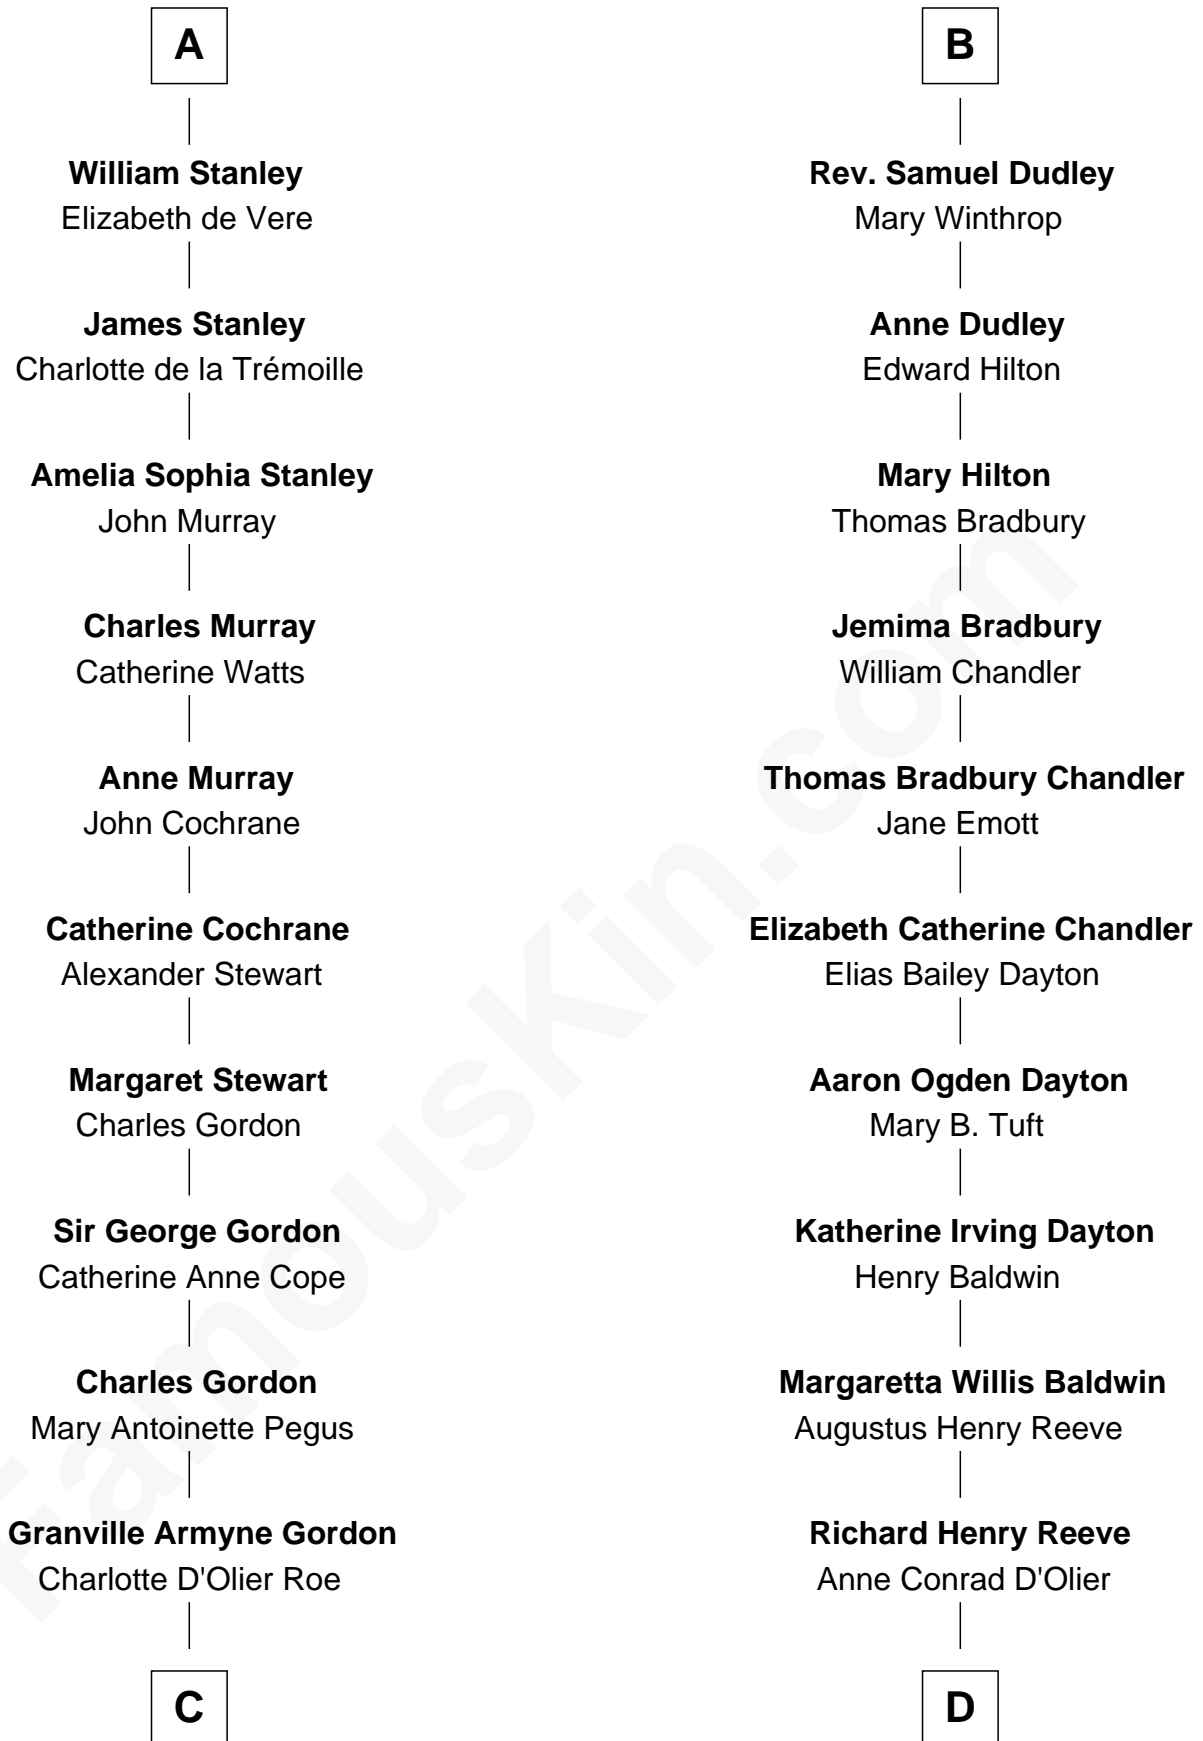

FamousKin.com Relationship Chart of

Cara Delevingne

Fashion Model and Movie Actress

18th cousin 3 times removed of

Christopher Reeve

Movie Actor

C

Armyne Evelyne Gordon
Sir Lionel Lawson Faudel-Phillips

Anne Margaret Faudel-Phillips
John Vincent Sheffield

Jane Armyne Sheffield
Sir Jocelyn Edward Greville Stevens

Pandora Anne Stevens
Charles Hamar Delevingne

Cara Delevingne
Model and Actress

D

Franklin D'Olier Reeve
Barbara Pitney Lamb