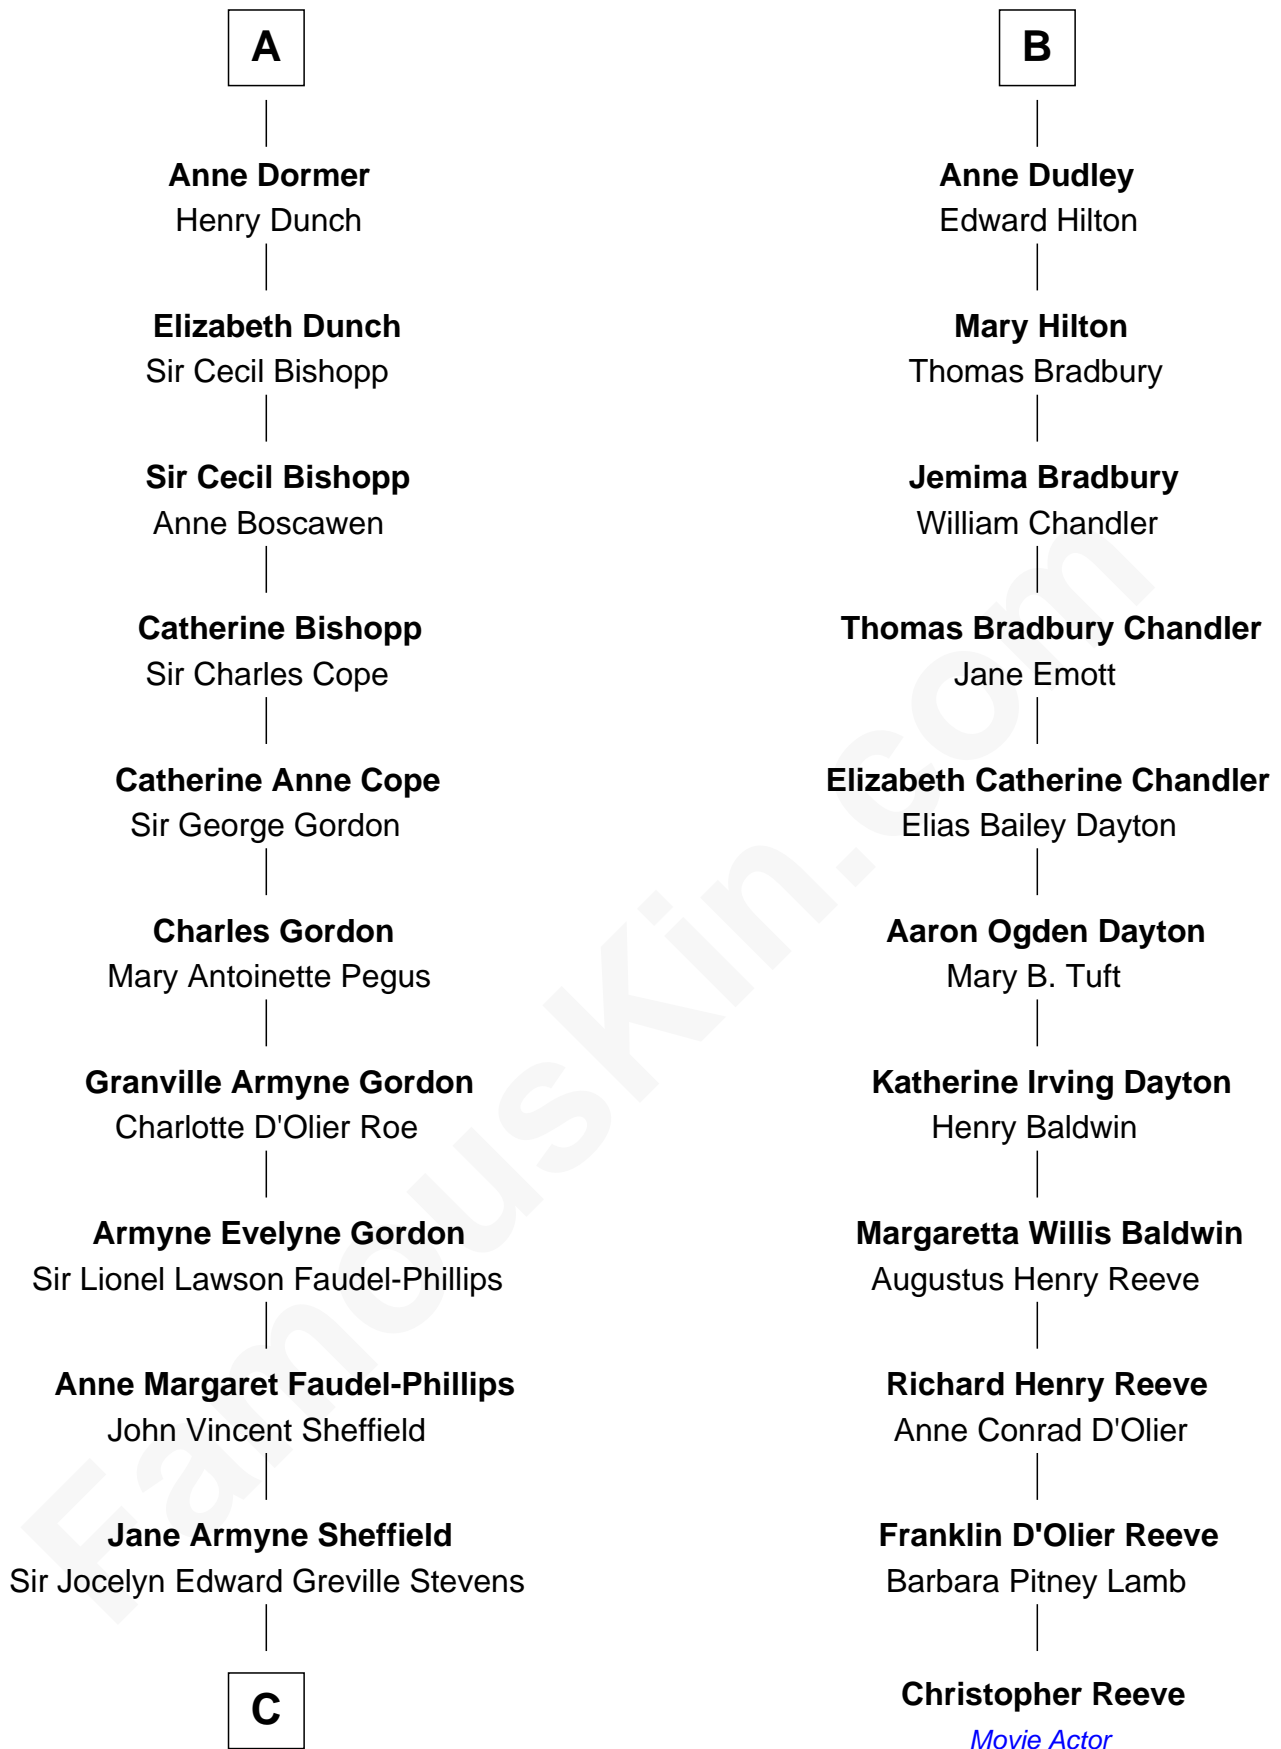

# FamousKin.com Relationship Chart of

**Cara Delevingne**

*Fashion Model and Movie Actress*

17th cousin 1 time removed of

**Christopher Reeve**

*Movie Actor*

**John Brome**  
Beatrice Shirley

**C**

**Pandora Anne Stevens**  
Charles Hamar Delevingne

**Cara Delevingne**  
*Model and Actress*

FamousKin.com