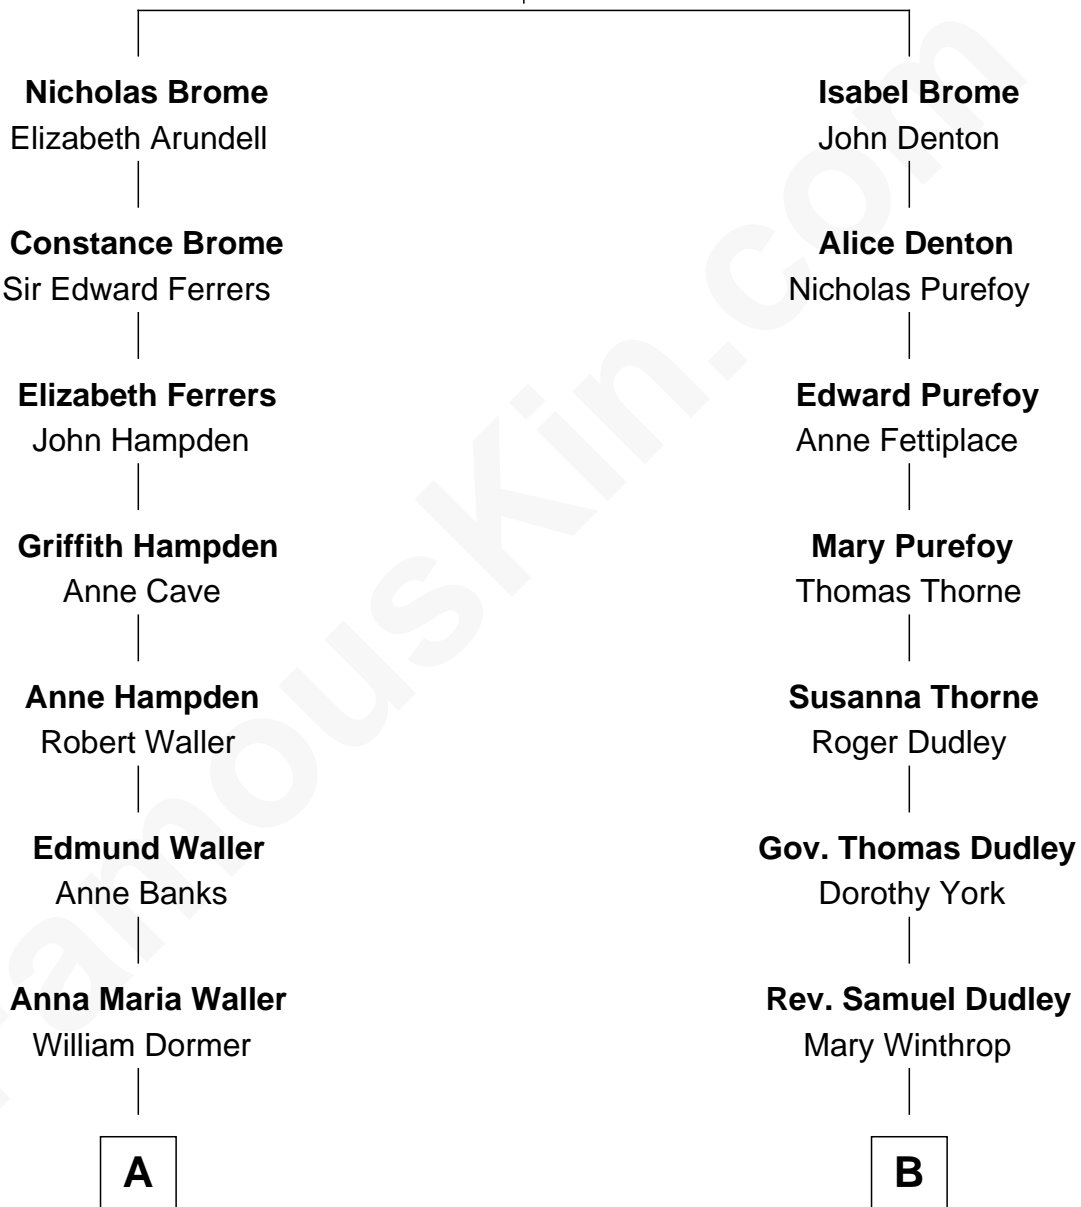

# FamousKin.com Relationship Chart of

**Cara Delevingne**

*Fashion Model and Movie Actress*

17th cousin 1 time removed of

**Christopher Reeve**

*Movie Actor*

**John Brome**  
Beatrice Shirley

**C**

**Pandora Anne Stevens**  
Charles Hamar Delevingne

**Cara Delevingne**  
*Model and Actress*

FamousKin.com