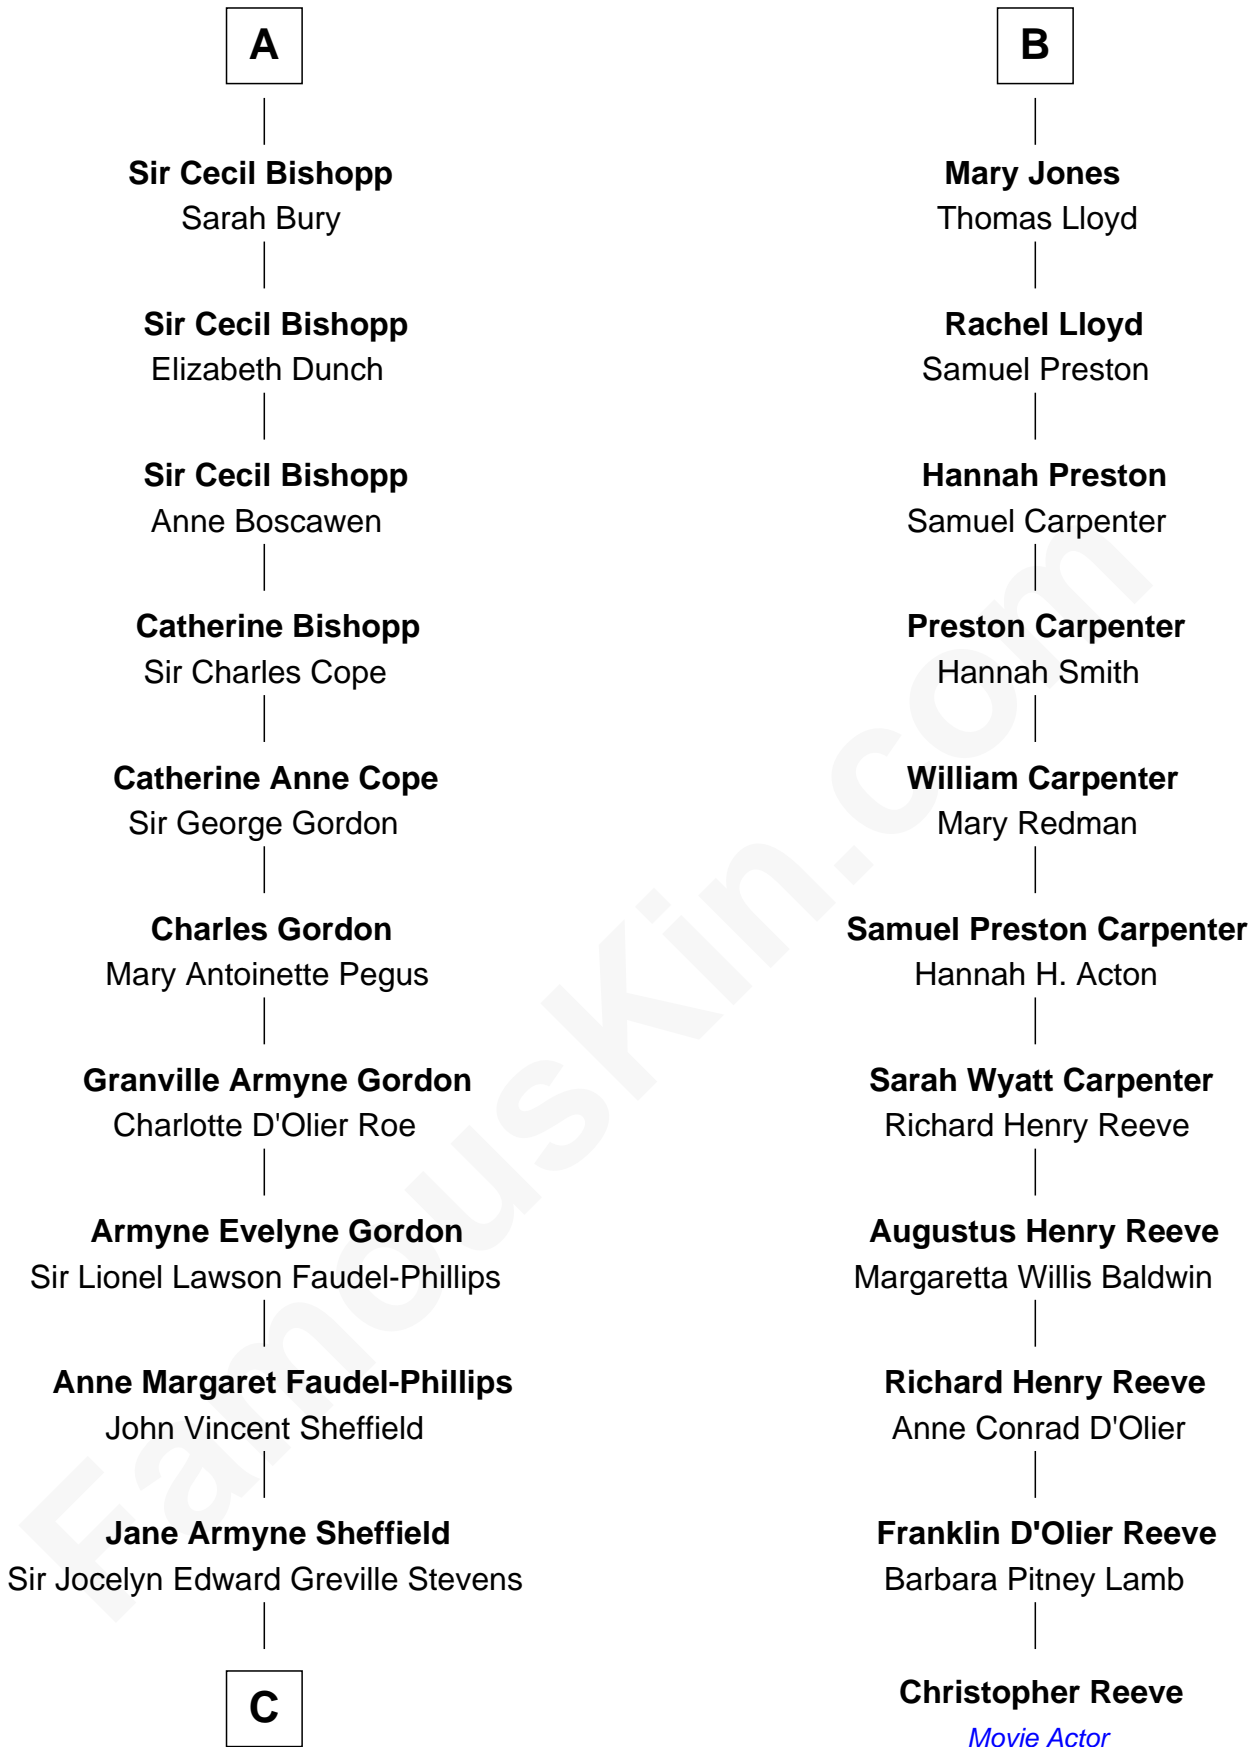

FamousKin.com

Relationship Chart of

Cara Delevingne

Fashion Model and Movie Actress

17th cousin 1 time removed of

Christopher Reeve
Movie Actor

Pandora Anne Stevens
Charles Hamar Delevingne

Cara Delevingne
Model and Actress

FamousKin.com