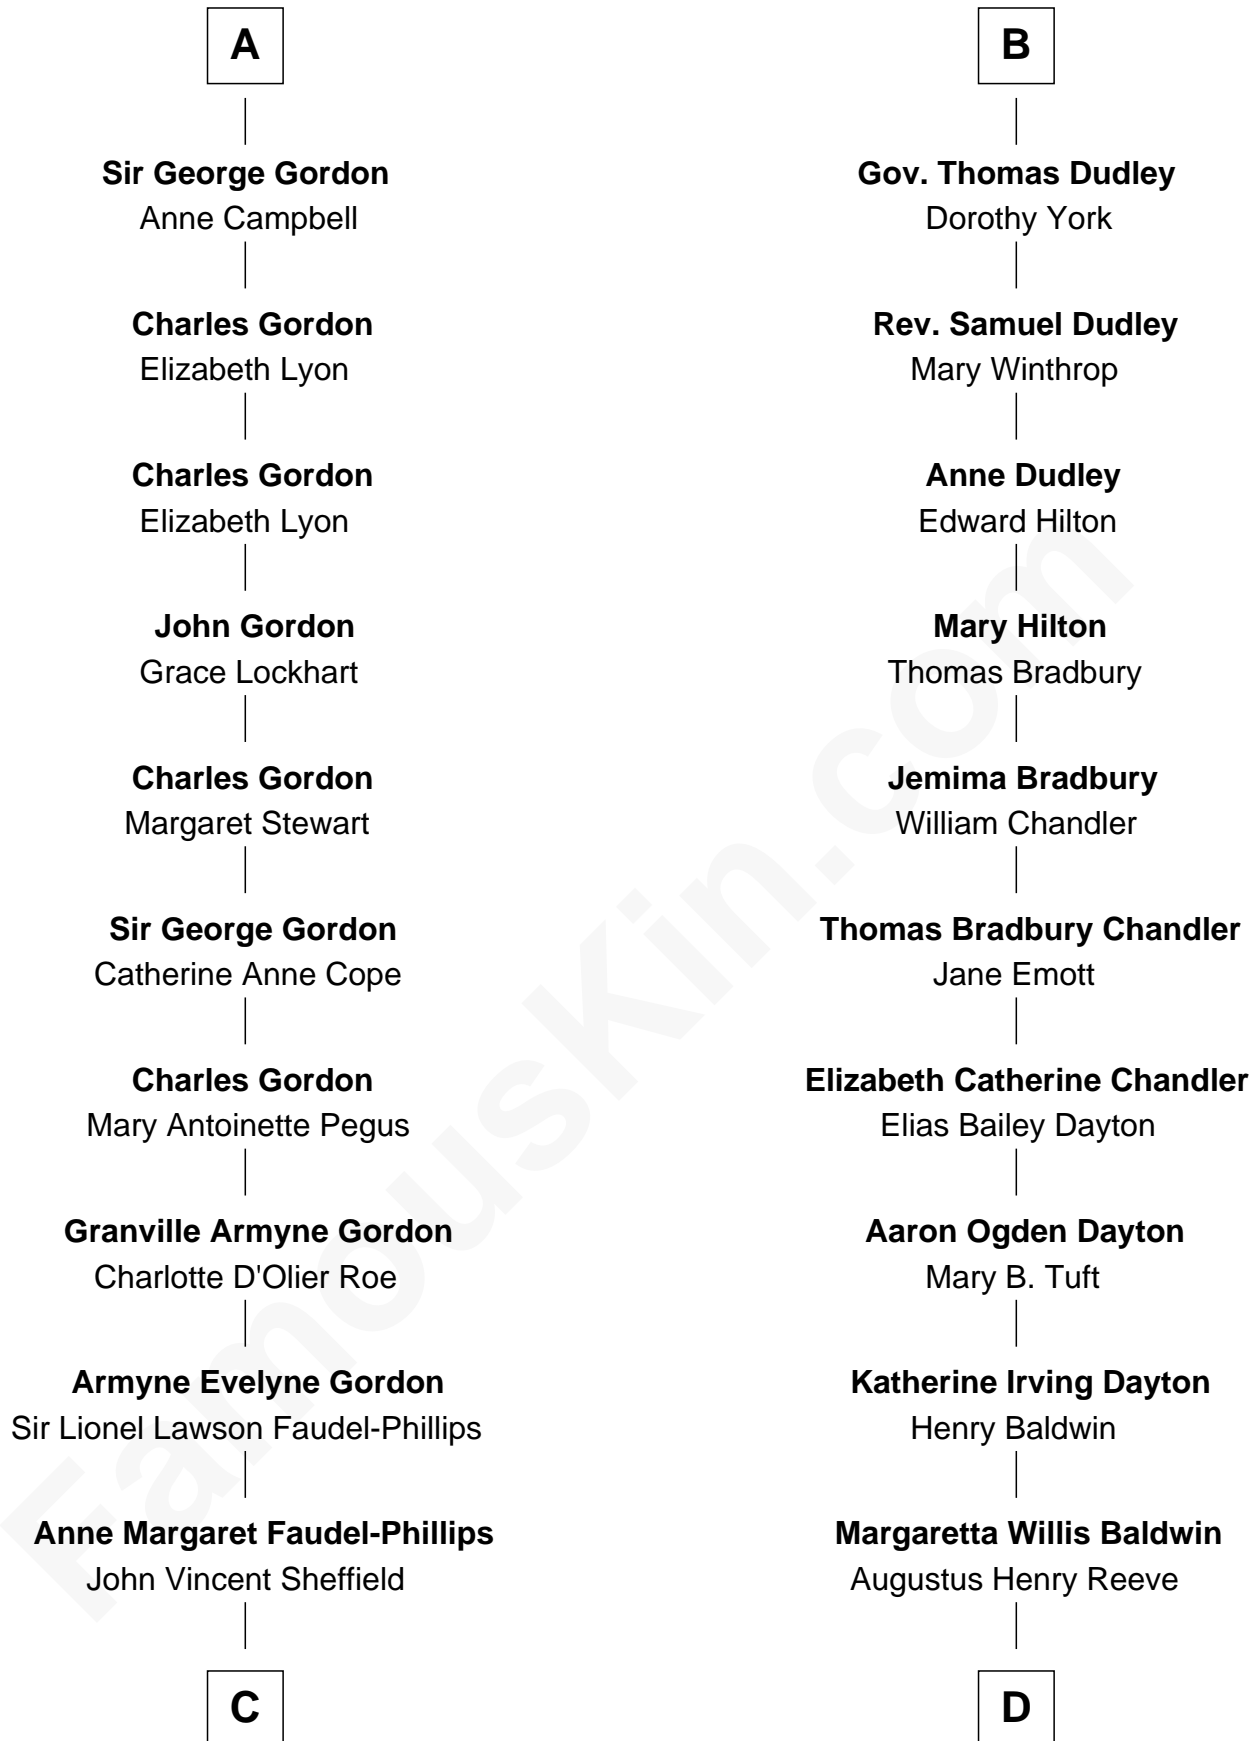

FamousKin.com Relationship Chart of

Cara Delevingne

Fashion Model and Movie Actress

19th cousin of

Christopher Reeve

Movie Actor

Sir Thomas de Holand

Alice Fitzalan

C

Jane Armyne Sheffield
Sir Jocelyn Edward Greville Stevens

Pandora Anne Stevens
Charles Hamar Delevingne

Cara Delevingne
Model and Actress

D

Richard Henry Reeve
Anne Conrad D'Olier

Franklin D'Olier Reeve
Barbara Pitney Lamb