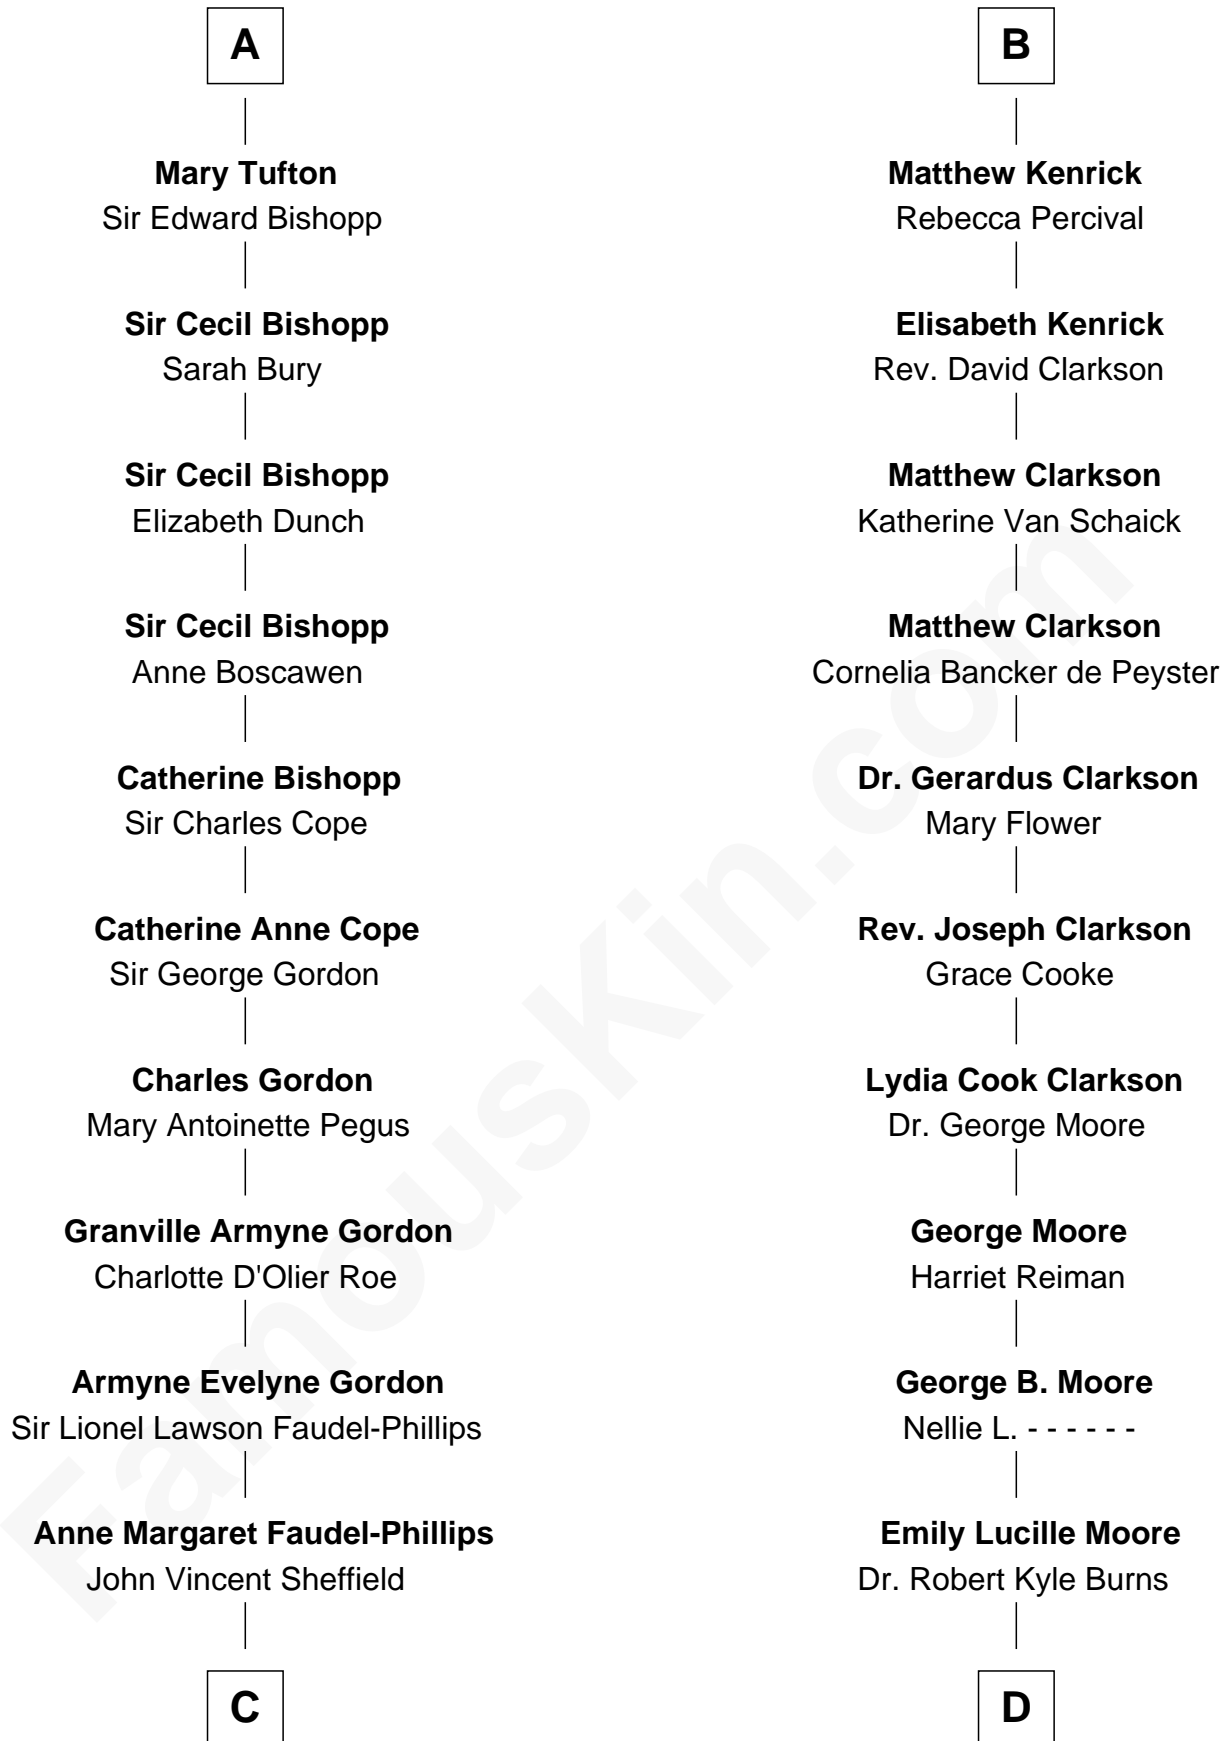

FamousKin.com Relationship Chart of

Cara Delevingne

Fashion Model and Movie Actress

18th cousin 1 time removed of

Ken Burns

Documentary Filmmaker

C

Jane Armyne Sheffield
Sir Jocelyn Edward Greville Stevens

Pandora Anne Stevens
Charles Hamar Delevingne

Cara Delevingne
Model and Actress

D

Robert Kyle Burns
Lyla Smith Tupper

Ken Burns
Documentary Filmmaker

FamousKin.com